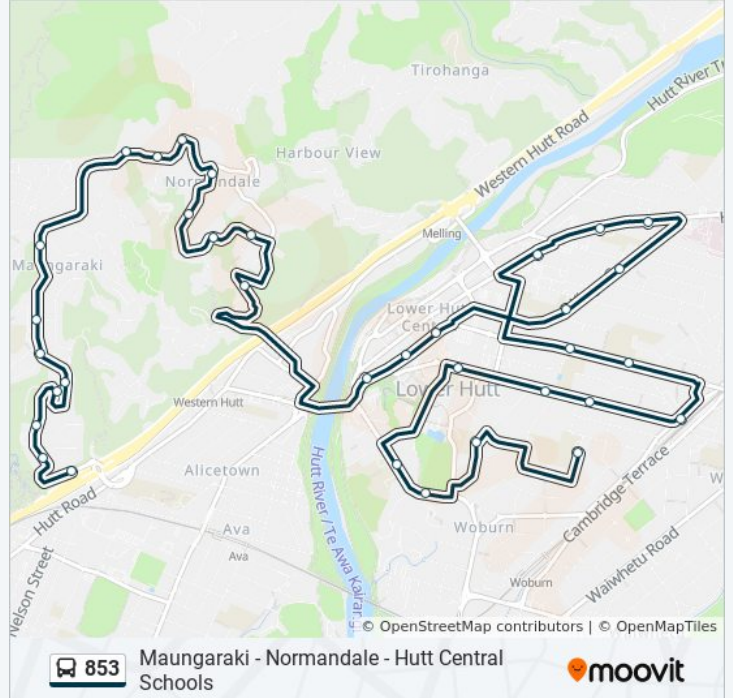

853 bus Info

Direction: Bottom Of Dowse Drive→Hutt Intermediate School

Stops: 34

Trip Duration: 45 min

Line Summary:

Kings Crescent at Pretoria Street (Near 85)
 Kings Crescent at Brunswick Street (Near 111)
 High Street at Knox Presbyterian Church
 St Oran's College (School Stop)
 High Street at Downer Street
 Waterloo Road Opposite Chilton St James School
 Waterloo Road at St Bernard's College
 Waterloo Station - Oxford Terrace (Stop B)
 Knights Road at Mahoe Street (Near 146)
 Knights Road Opposite Chilton St James School
 Knights Road at SS Peter And Paul School
 Hutt Valley High School (Opposite)
 Woburn Road at Hutt Recreation Ground
 Sacred Heart College - Hautana Street (School Stop)
 Hutt Intermediate School

Direction: Knights Road at SS Peter And Paul School → Dowse Drive at Magnolia Grove (Near 24)

21 stops

[VIEW LINE SCHEDULE](#)

Knights Road at SS Peter And Paul School
 Hutt Intermediate School
 Knights Road Opposite Chilton St James School
 Queens Drive at Riddiford Gardens
 Marsden Street at Bridge Street
 Normandale Road Near Miromiro Road
 Jubilee Park (Opposite)
 Pekanga Road at Christina Grove (Near 9)
 Pekanga Road at Pokohiwi Road
 Pokohiwi Road (Near 42)
 Poto Road at Pokohiwi Road
 Poto Road at Wilson Grove

853 bus Info

Direction: Knights Road at SS Peter And Paul School → Dowse Drive at Magnolia Grove (Near 24)

Stops: 21

Trip Duration: 30 min

Line Summary:

Poto Road at Martin Grove

Dowse Drive at Miromiro Road