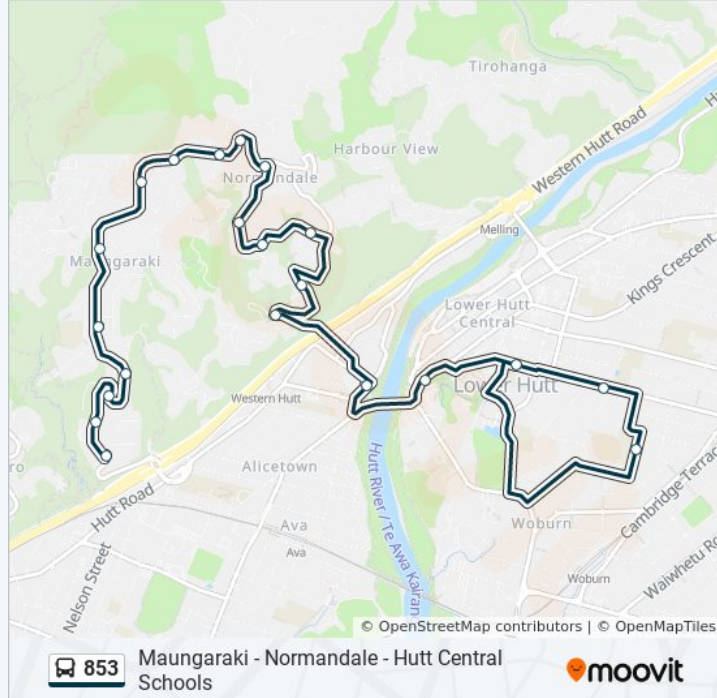

Direction: Knights Road at SS Peter And Paul School → Dowse Drive at Magnolia Grove (Near 24)

21 stops

[VIEW LINE SCHEDULE](#)

Knights Road at SS Peter And Paul School
 Hutt Intermediate School
 Knights Road Opposite Chilton St James School
 Queens Drive at Riddiford Gardens
 Marsden Street at Bridge Street
 Normandale Road Near Miromiro Road
 Jubilee Park (Opposite)
 Pekanga Road at Christina Grove (Near 9)
 Pekanga Road at Pokohiwi Road
 Pokohiwi Road (Near 42)
 Poto Road at Pokohiwi Road
 Poto Road at Wilson Grove

853 bus Info

Direction: Knights Road at SS Peter And Paul School → Dowse Drive at Magnolia Grove (Near 24)

Stops: 21

Trip Duration: 30 min

Line Summary:

Poto Road at Martin Grove

Dowse Drive at Miromiro Road

Dowse Drive at Oakleigh Street

Dowse Drive at Acacia Avenue (Near 208)

Maungaraki Shops (Opposite)

Dowse Drive at Mulberry Street

Dowse Drive (Near 82)

Dowse Drive (Near 56)

Dowse Drive at Magnolia Grove (Near 24)

Direction: St Oran's College (School Stop)→Dowse Drive at Magnolia Grove (Near 24)

27 stops

[VIEW LINE SCHEDULE](#)

St Oran's College (School Stop)

High Street at Downer Street

Waterloo Road Opposite Chilton St James School