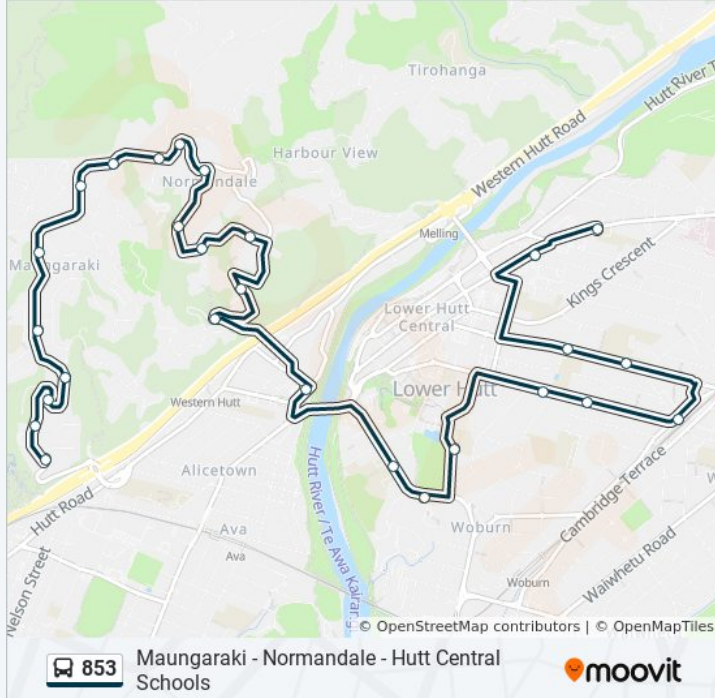

Use the Moovit App to find the closest 853 bus station near you and find out when is the next 853 bus arriving.

Direction: Bottom Of Dowse Drive→Hutt Intermediate School

34 stops

[VIEW LINE SCHEDULE](#)

- Bottom Of Dowse Drive
- Dowse Drive at Magnolia Grove (Near 23)
- Dowse Drive (Opposite 56)
- Dowse Drive at Bushey Way
- Dowse Drive (Near 111)
- Dowse Drive at Barberry Grove
- Maungaraki Shops - Dowse Drive
- Dowse Drive at Acacia Avenue (Near 215)
- Miromiro Road (Near 303)
- Miromiro Road at Stratton Street
- Poto Road at Wilson Grove (Near 54)
- Pokohiwi Road at Poto Road
- Pokohiwi Road (Near 29)
- Pekanga Road at Taka Grove
- Pekanga Road at Christina Grove (Near 10)
- Normandale Road Near Jubilee Park
- Queens Drive Opposite Riddiford Gardens
- Lower Hutt - Centre City Plaza
- Lower Hutt - Queensgate - Stop A

Direction: Knights Road at SS Peter And Paul School → Dowse Drive at Magnolia Grove (Near 24)

21 stops

[VIEW LINE SCHEDULE](#)

Knights Road at SS Peter And Paul School
 Hutt Intermediate School
 Knights Road Opposite Chilton St James School
 Queens Drive at Riddiford Gardens
 Marsden Street at Bridge Street
 Normandale Road Near Miromiro Road
 Jubilee Park (Opposite)
 Pekanga Road at Christina Grove (Near 9)
 Pekanga Road at Pokohiwi Road
 Pokohiwi Road (Near 42)
 Poto Road at Pokohiwi Road
 Poto Road at Wilson Grove

853 bus Info

Direction: St Oran's College (School Stop)→Dowse Drive at Magnolia Grove (Near 24)

Stops: 27

Trip Duration: 35 min

Line Summary:

Poto Road at Pokohiwi Road

Poto Road at Wilson Grove

Poto Road at Martin Grove

Dowse Drive at Miromiro Road

Dowse Drive at Oakleigh Street

Dowse Drive at Acacia Avenue (Near 208)

Maungaraki Shops (Opposite)

Dowse Drive at Mulberry Street

Dowse Drive (Near 82)

Dowse Drive (Near 56)

Dowse Drive at Magnolia Grove (Near 24)