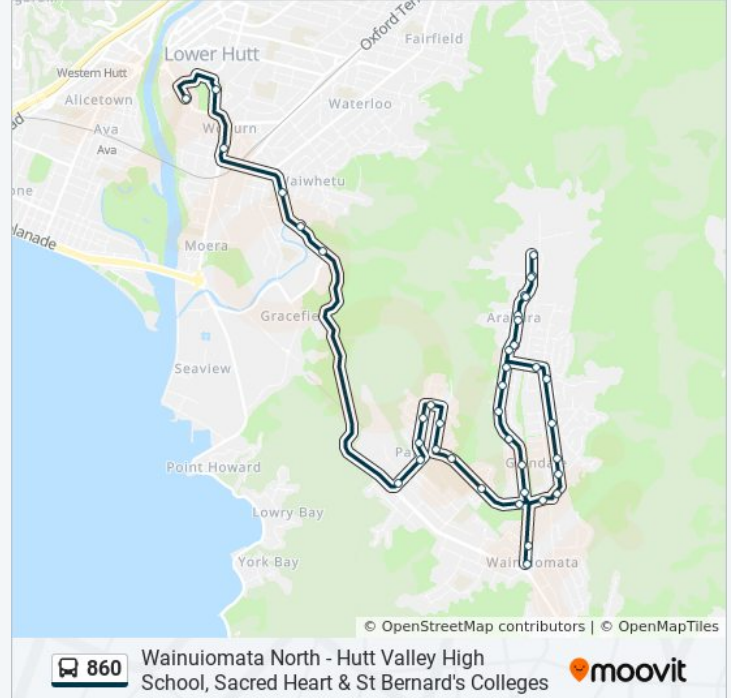

860 bus Info

Direction: Hutt Valley High School (School Stop)→Fitzherbert Road at Shopping Centre

Stops: 40

Trip Duration: 40 min

Line Summary:

Wellington Road at Dublin Street

Wellington Road at Kent Street (Near 171)

Wise Street at Russell Road

Wise Street at Derwent Street (Near 30)

Wise Street at Thirlmere Street

Nelson Crescent at Wise Street (Near 26)

Nelson Crescent at Heath Street

Fitzherbert Road at Gospel Chapel

Fitzherbert Road at Shopping Centre

Direction: Wainuiomata Shopping Centre - Fitzherbert Road → Waterloo Road at St Bernard's College

40 stops

[VIEW LINE SCHEDULE](#)

Wainuiomata Shopping Centre - Fitzherbert Road

Fitzherbert Road (Near 5)

Nelson Crescent at Miles Crescent

Nelson Crescent at Wise Street (Near 17)

Wise Street at Thirlmere Street (Near 21)

Wise Street at Derwent Street (Near 39)

Wise Street (Near 89)

860 bus Time Schedule