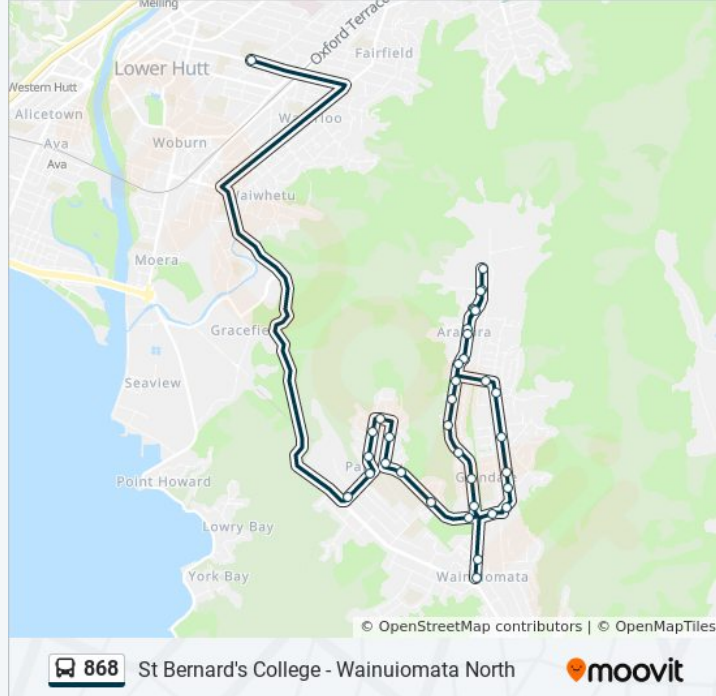

Use the Moovit App to find the closest 868 bus station near you and find out when is the next 868 bus arriving.

Direction: Waterloo Road at St Bernard's College→Fitzherbert Road at Shopping Centre

35 stops

868 bus Info

Direction: Waterloo Road at St Bernard's College→Fitzherbert Road at Shopping Centre

Stops: 35

Trip Duration: 35 min

Line Summary:

Wellington Road at Stockdale Street (Near 325)

Wainuiomata North - Ipswich Grove

Wise Street at Russell Road

Wise Street at Derwent Street (Near 30)

Wise Street at Thirlmere Street

Nelson Crescent at Wise Street (Near 26)

Nelson Crescent at Heath Street

Fitzherbert Road at Gospel Chapel

Fitzherbert Road at Shopping Centre

868 bus time schedules and route maps are available in an offline PDF at moovitapp.com. Use the [Moovit App](#) to see live bus times, train schedule or subway schedule, and step-by-step directions for all public transit in Wellington.