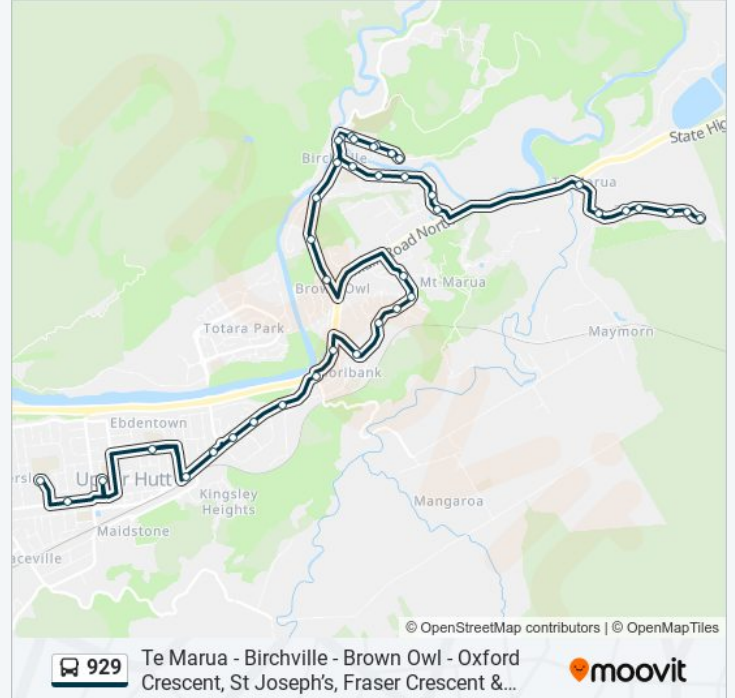

Direction: Maidstone Intermediate School (School Stop)→Te Marua - Plateau Road

41 stops

[VIEW LINE SCHEDULE](#)

- Maidstone Intermediate School (School Stop)
- Fergusson Drive at Fraser Crescent
- Royal Street - St Joseph's School
- Oxford Crescent School (School Stop)
- Fergusson Drive at Ebdentown Street
- Fergusson Drive at Kashmir Avenue (Near 1025)
- Fergusson Drive (Near 1055)
- Fergusson Drive (Near 1087)
- Fergusson Drive at Cruickshank Road (Near 1125)
- Fergusson Drive Opposite Mangaroa Hill Road
- Fergusson Drive (Near 1238)
- Moeraki Road (Near 51)
- Norana Road at Aniseed Grove (Near 51)
- Norana Road Opposite Timberlea Park
- Norana Road Opposite Gentian Street
- Timberlea - Norana Road
- Akatarawa Road at Brown Owl Shops
- Akatarawa Road at Pokaka Street
- Akatarawa Road - Akatarawa Store

Gillespies Road (Near 44) (School Stop)

Gillespies Road (Near 18) (School Stop)

Akatarawa Road (Near 212) (School Stop)

Birchville School Opposite Gemstone Drive

Gemstone Drive Opposite Crystal Grove

Gemstone Drive Opposite Jasper Grove

Emerald Hill - Gemstone Drive

Topaz Street Opposite Pearl Grove

Plateau Road Opposite Te Marua Stores

Plateau Road (Near 51)

Plateau Road (Near 91)

Plateau Road (Near 111)

Plateau Road (Near 165)

Plateau Road (Near 205)

Te Marua - Plateau Road

Direction: Plateau Road (Near 232)→Maidstone Intermediate School (School Stop)

38 stops

[VIEW LINE SCHEDULE](#)

Plateau Road (Near 232)

Plateau Road (Near 172)

Plateau Road (Near 122)