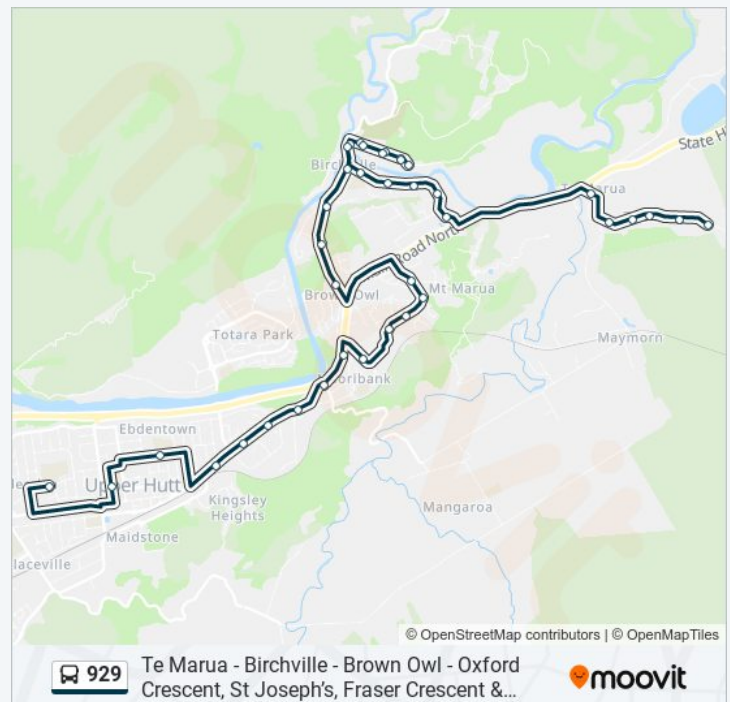

Direction: Maidstone Intermediate School (School Stop)→Te Marua - Plateau Road

41 stops

[VIEW LINE SCHEDULE](#)

- Maidstone Intermediate School (School Stop)
- Fergusson Drive at Fraser Crescent
- Royal Street - St Joseph's School
- Oxford Crescent School (School Stop)
- Fergusson Drive at Ebdentown Street
- Fergusson Drive at Kashmir Avenue (Near 1025)
- Fergusson Drive (Near 1055)
- Fergusson Drive (Near 1087)
- Fergusson Drive at Cruickshank Road (Near 1125)
- Fergusson Drive Opposite Mangaroa Hill Road
- Fergusson Drive (Near 1238)
- Moeraki Road (Near 51)
- Norana Road at Aniseed Grove (Near 51)
- Norana Road Opposite Timberlea Park
- Norana Road Opposite Gentian Street
- Timberlea - Norana Road
- Akatarawa Road at Brown Owl Shops
- Akatarawa Road at Pokaka Street
- Akatarawa Road - Akatarawa Store

Moeraki Road (Near 32)

Fergusson Drive (Near 1242)

Mangaroa Hill Road (Near 4)

Fergusson Drive at Cruickshank Road (Near 1150)

Fergusson Drive (Opposite 1093)

Fergusson Drive (Opposite 1055)

Fergusson Drive at Kashmir Avenue (Near 1016)

Oxford Crescent School - Kowhai Avenue (School Stop)

929 bus Info

Direction: Plateau Road (Near 232)→Maidstone Intermediate School (School Stop)

Stops: 38

Trip Duration: 40 min

Line Summary:

Royal Street - St Joseph's School