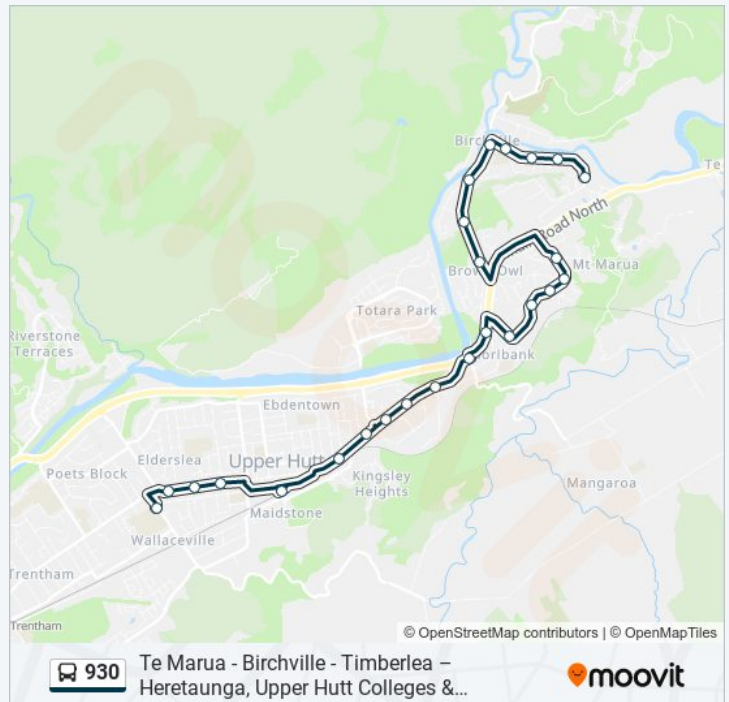

Norana Road Opposite Timberlea Park

Norana Road Opposite Gentian Street

Timberlea - Norana Road

Akatarawa Road at Brown Owl Shops

Akatarawa Road at Pokaka Street

Akatarawa Road - Akatarawa Store

Akatarawa Road - Birchville Picnic Area

Birchville School Opposite Gemstone Drive

Gemstone Drive Opposite Crystal Grove

Gemstone Drive Opposite Jasper Grove

Emerald Hill - Gemstone Drive

930 bus Info

Direction: Ward Street Near Heretaunga College (School Stop)→Emerald Hill - Gemstone Drive

Stops: 25

Trip Duration: 30 min

Line Summary:

Direction: Ward Street Near Heretaunga College (School Stop)→Te Marua - Plateau Road

42 stops

[VIEW LINE SCHEDULE](#)

Ward Street Near Heretaunga College (School Stop)