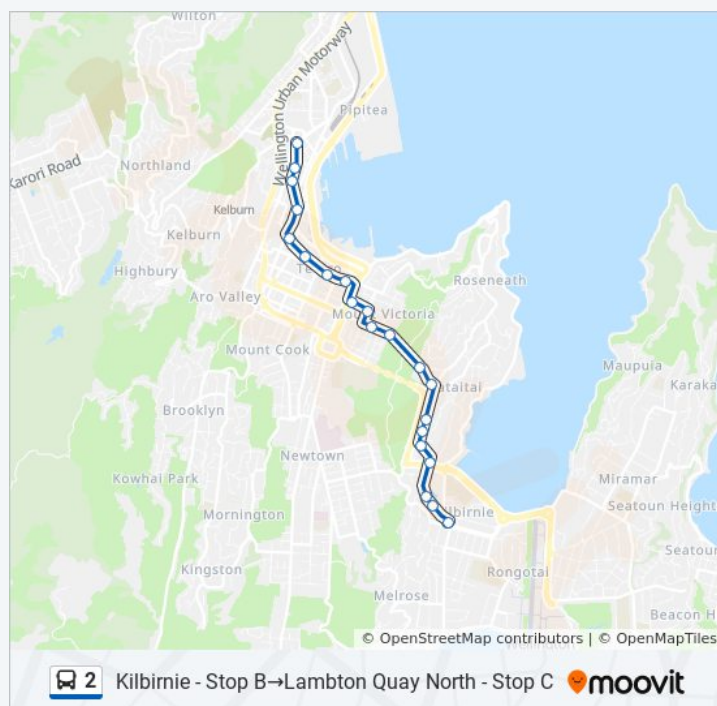

**2 bus Info**

**Direction:** Kilbirnie - Stop B→Lambton Quay North - Stop C

**Stops:** 21

**Trip Duration:** 26 min

**Line Summary:**

**2 bus Time Schedule**

Miramar - Darlington Road (Near 124)→Karori -

Karori Road Route Timetable: