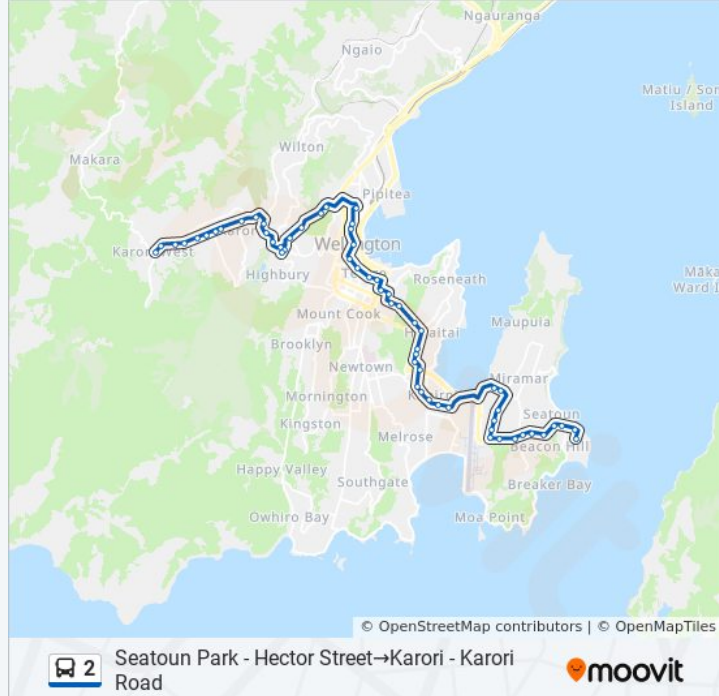

Hobart Street at Caledonia Street

Hobart Street at Wexford Road

Miramar Shops - Stop A

Miramar Avenue at Portsmouth Road

Rongotai Road at Salek Street

Rongotai Road at Ross Street

Kilbirnie - Stop B

Kilbirnie Crescent at Childers Terrace

Wellington Regional Aquatic Centre (Opposite)

Hamilton Road at Wellington Road (Near 124)

Kupe Street at Moxham Avenue

Moxham Avenue Near Goa Street

Moxham Avenue at Raupo Street (Near 88)

Hataitai - Stop A

Waitoa Road at Bus Tunnel (Near 73)

Pirie Street (Near 106)

Pirie Street at Porritt Avenue (Near 66)

Brougham Street at Elizabeth Street

Elizabeth Street at Kent Terrace

Courtenay Place - Stop A

Courtenay Place at St James Theatre

Manners Street at Cuba Street - Stop A

Manners Street at Willis Street

Willis Street at Grand Arcade

Lambton Quay at Cable Car Lane

Lambton Central - Stop A

Lambton Quay North - Stop A

Tinakori Road Opposite St Mary Street

Glenmore Street at Botanic Garden

Glenmore Street (Opposite 100)

Glenmore Street (Near 147)

Glenmore Street (Near 177)

Glenmore Street (Near 205)