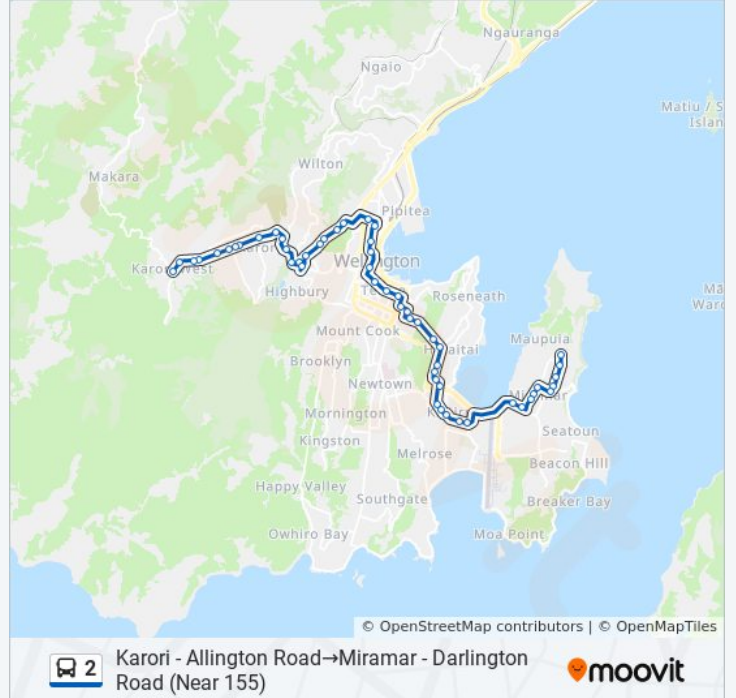

Kupe Street at Hamilton Road

Hamilton Road at Wellington Road (Near 115)

Wellington Regional Aquatic Centre

Kilbirnie Library - Kilbirnie Crescent

Kilbirnie - Stop A

Rongotai Road (Near 119)

Rongotai Road at Troy Street

Miramar Avenue at Tauhinu Road

Miramar Shops - Stop B

Park Road at Byron Street (Near 45)

Park Road at Brussels Street (Near 63)

Park Road at Rotherham Terrace (Near 91)

Rotherham Terrace at Darlington Road

Darlington Road at Puriri Street (Near 33)

Darlington Road (Near 65)

Darlington Road at Camperdown Road

**Direction: Karori - Allington Road→Seatoun Park - Hector Street**

59 stops

[VIEW LINE SCHEDULE](#)

- Karori - Allington Road
- Karori Park Pavilion - Karori Road
- Karori Road at Tringham Street
- Karori Road Opposite Richmond Avenue
- Karori Road Opposite St Teresa's School
- Karori Mall - Karori Road
- Karori Road at Reading Street
- Karori Normal School - Karori Road (Opposite)
- Marsden Village - Karori Road
- Karori Road at Standen Street
- Chaytor Street Opposite Joll Street
- Chaytor Street at Curtis Street
- Zealandia - Chaytor Street (At Tunnel)
- Karori Tunnel - Stop A
- Glenmore Street at Kelburn Viaduct
- Glenmore Street at the Rigi
- Glenmore Street at Orangi Kaupapa Road
- Glenmore Street at Garden Road
- Botanic Garden - Glenmore Street (Opposite)
- Tinakori Road at St Mary Street
- Bowen Street (Near 38)
- Lambton Quay North - Stop D
- Lambton Central - Stop B
- Lambton Quay at Hunter Street
- Willis Street at Willbank Court
- Manners Street at Cuba Street - Stop B
- Courtenay Place at Courtenay Central

**2 bus Info**

**Direction:** Karori - Allington Road→Seatoun Park - Hector Street

**Stops:** 59

**Trip Duration:** 58 min

**Line Summary:**

Courtenay Place - Stop C

Elizabeth Street (Near 7)

Brougham Street (Near 51)