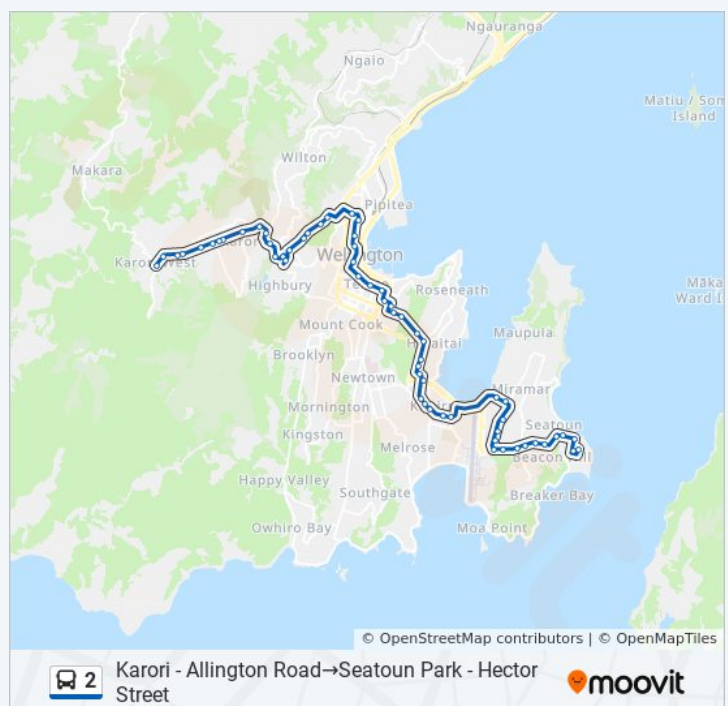

Darlington Road at Puriri Street (Near 33)

Darlington Road (Near 65)

Darlington Road at Camperdown Road

**Direction: Karori - Allington Road→Seatoun Park - Hector Street**

59 stops

[VIEW LINE SCHEDULE](#)

- Karori - Allington Road
- Karori Park Pavilion - Karori Road
- Karori Road at Tringham Street
- Karori Road Opposite Richmond Avenue
- Karori Road Opposite St Teresa's School
- Karori Mall - Karori Road
- Karori Road at Reading Street
- Karori Normal School - Karori Road (Opposite)
- Marsden Village - Karori Road
- Karori Road at Standen Street
- Chaytor Street Opposite Joll Street
- Chaytor Street at Curtis Street
- Zealandia - Chaytor Street (At Tunnel)
- Karori Tunnel - Stop A
- Glenmore Street at Kelburn Viaduct
- Glenmore Street at the Rigi
- Glenmore Street at Orangi Kaupapa Road
- Glenmore Street at Garden Road
- Botanic Garden - Glenmore Street (Opposite)
- Tinakori Road at St Mary Street
- Bowen Street (Near 38)
- Lambton Quay North - Stop D
- Lambton Central - Stop B
- Lambton Quay at Hunter Street
- Willis Street at Willbank Court
- Manners Street at Cuba Street - Stop B
- Courtenay Place at Courtenay Central

**2 bus Info**

**Direction:** Karori - Allington Road→Seatoun Park - Hector Street

**Stops:** 59

**Trip Duration:** 58 min

**Line Summary:**

Courtenay Place - Stop C

Elizabeth Street (Near 7)

Brougham Street (Near 51)

Pirie Street at Porritt Avenue (Near 77)

Pirie Street at Bus Tunnel

Waitoa Road at Bus Tunnel

Hataitai - Stop B

Moxham Avenue at Raupo Street (Near 87)

Kilbirnie School - Moxham Avenue

Kupe Street at Hamilton Road

Hamilton Road at Wellington Road (Near 115)

Wellington Regional Aquatic Centre

Kilbirnie Library - Kilbirnie Crescent

Kilbirnie - Stop A

Rongotai Road (Near 119)

Rongotai Road at Troy Street

Miramar Avenue at Tauhinu Road