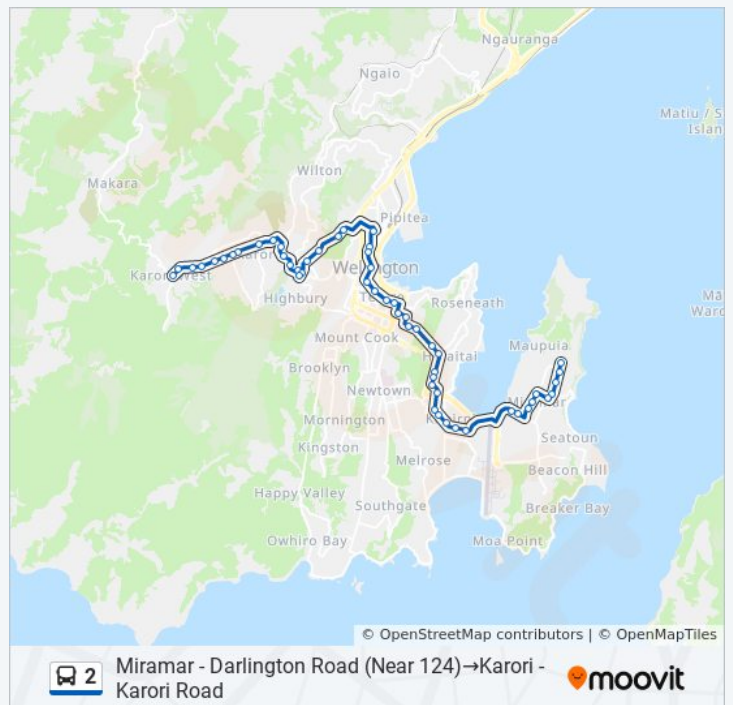

Waitoa Road at Bus Tunnel (Near 73)

Pirie Street (Near 106)

Pirie Street at Porritt Avenue (Near 66)

Brougham Street at Elizabeth Street

Elizabeth Street at Kent Terrace

Courtenay Place - Stop A

Courtenay Place at St James Theatre

Glenmore Street at Botanic Garden

Glenmore Street (Opposite 100)

Thursday	5:24 AM - 11:14 PM
Friday	5:24 AM - 11:14 PM
Saturday	Not Operational

## 2 bus Info

**Direction:** Miramar - Darlington Road (Near 124)→Karori - Karori Road

**Stops:** 53

**Trip Duration:** 52 min

**Line Summary:**

Glenmore Street (Near 147)

Glenmore Street (Near 177)

Glenmore Street (Near 205)

**2 bus Info**

**Direction:** Seatoun Park - Hector Street→Karori -  
Karori Road

**Stops:** 58

**Trip Duration:** 58 min

**Line Summary:**

Hobart Street at Caledonia Street

Hobart Street at Wexford Road

Miramar Shops - Stop A