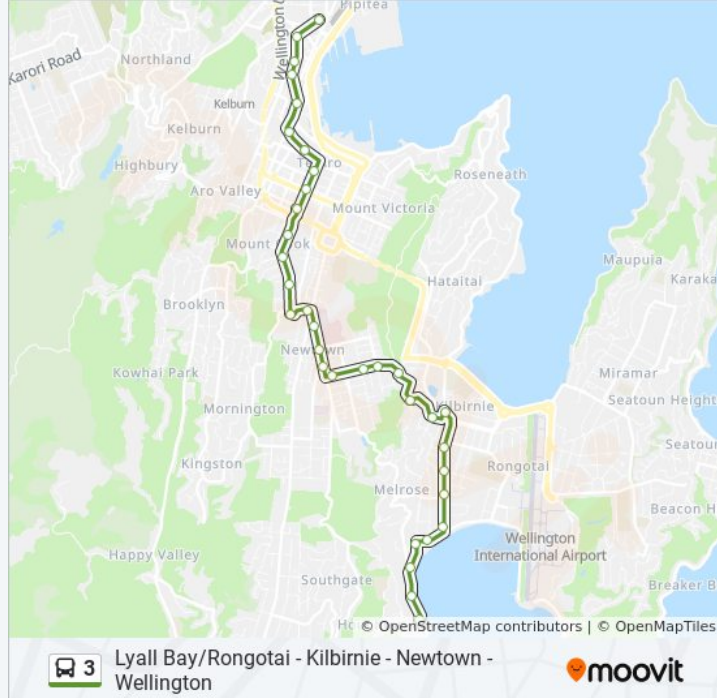

Massey University - Wallace Street (Opposite)

Taranaki Street (Near 274)

Taranaki Street at Abel Smith Street

Taranaki Street at Vivian Street

Taranaki Street at Courtenay Place (Near 72)

Manners Street at Cuba Street - Stop A

Manners Street at Willis Street

Willis Street at Grand Arcade

Lambton Quay at Cable Car Lane

Lambton Central - Stop A

Lambton Quay North - Stop C

Wellington Station - Stop E

Direction: Rongotai - Tirangi Road (Near 95)→Wellington Station - Stop E

31 stops

[VIEW LINE SCHEDULE](#)

Rongotai - Tirangi Road (Near 95)

Airport Retail Park

Onepu Road at Lyall Parade (Near 222)

Onepu Road at Lyall Bay Shops

Onepu Road at Endeavour Street (Near 96)

Onepu Road at Cruickshank Street

Kilbirnie - Stop C

Rongotai Road at Childers Terrace

Crawford Road at Kilbirnie Tennis Club

Crawford Road Opposite Wellington Road

Constable Street at Coromandel Street

3 bus Time Schedule

Rongotai - Tirangi Road (Near 95)→Wellington Station - Stop E Route Timetable: