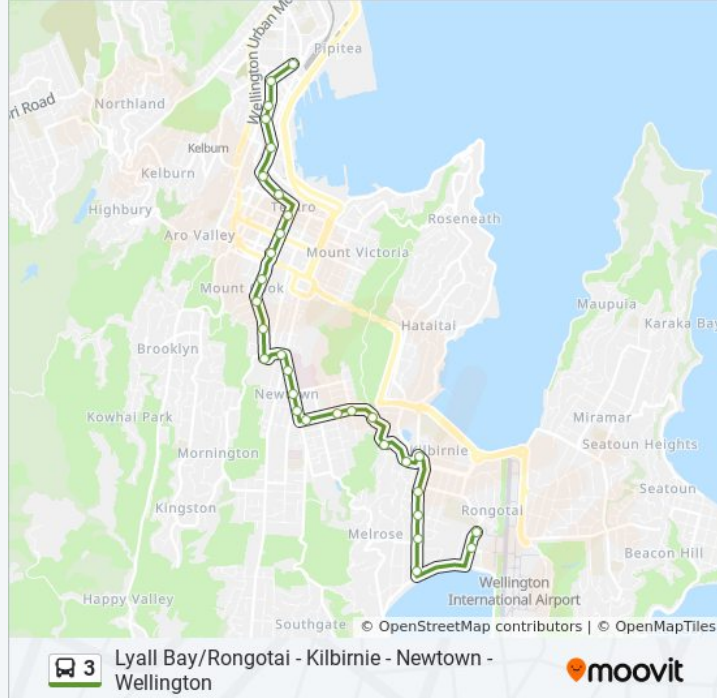

John Street at Adelaide Road (Near 11)

Hutchison Road - Stop A

Wallace Street (Near 82)

Massey University - Wallace Street (Opposite)

Taranaki Street (Near 274)

Taranaki Street at Abel Smith Street

Taranaki Street at Vivian Street

Wellington Station - Stop E

Lyall Bay/Rongotai - Kilbirnie - Newtown - Wellington

Direction: Wellington Station - Stop A→Lyall Bay - Hungerford Road (Near 2)

34 stops

[VIEW LINE SCHEDULE](#)

Wellington Station - Stop A

3 bus Time Schedule

Wellington Station - Stop A→Lyall Bay - Hungerford Road (Near 2) Route Timetable:

Sunday	8:20 AM - 11:25 PM
Monday	6:35 AM - 11:55 PM
Tuesday	6:35 AM - 11:55 PM
Wednesday	6:35 AM - 11:55 PM
Thursday	6:35 AM - 11:55 PM
Friday	6:35 AM - 11:55 PM
Saturday	Not Operational

3 bus Info

Taranaki Street (Near 217)

Massey University - Wallace Street

Wallace Street at Howard Street

Hutchison Road - Stop B

John Street at Adelaide Road

Wellington Hospital - Stop A

Riddiford Street at Newtown Shops (Near 157)