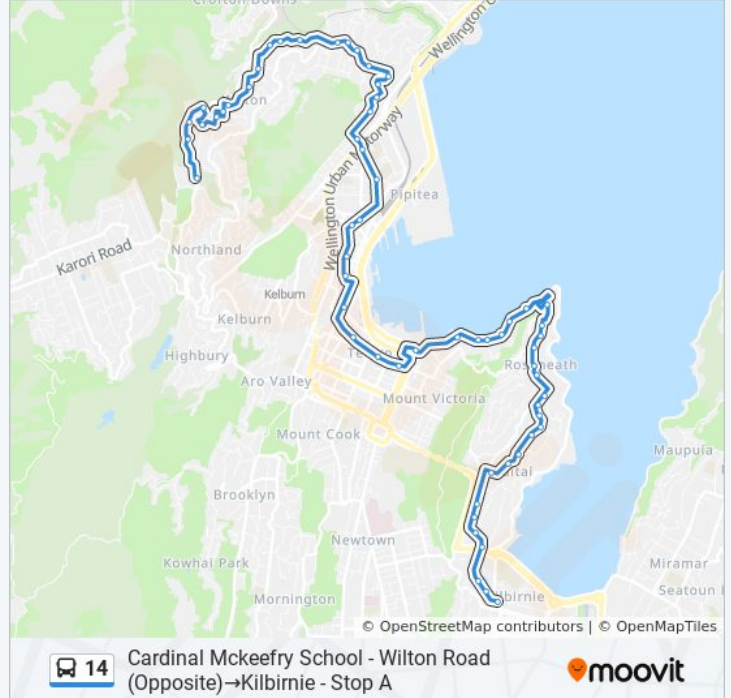

Barnard Street at Lennel Road

Grosvenor Terrace (Near 22)

Grosvenor Terrace Opposite Orchard Street

Grant Road (Opposite 24)

Park Street at Burnell Avenue

Murphy Street - Motorway

Murphy Street - Wellington Girls' College

Wellington Station - Stop A

Lambton Quay North - Stop D

Lambton Central - Stop B

Lambton Quay at Hunter Street

Willis Street at Willbank Court

Manners Street at Cuba Street - Stop B

Courtenay Place at Courtenay Central

Courtenay Place - Stop C

Cable Street at Waitangi Park

Oriental Parade at Freyberg Pool

Oriental Parade Opposite Oriental Terrace

Oriental Parade at Oriental Bay Rotunda

Oriental Parade at Grass Street

Oriental Parade (Opposite 324)

Oriental Parade Opposite Carlton Gore Road

Roseneath Shops

Grafton Road (Near 21)

Grafton Road at the Crescent

Grafton Road (Near 97)

Grafton Road (Near 123)

Grafton Road (Near 171)

Hataitai Road at Arawa Road

Hataitai School - Arawa Road

Arawa Road at Waipapa Road

Waipapa Road at Peranga Terrace (Near 31)

Waipapa Road at Kainui Road