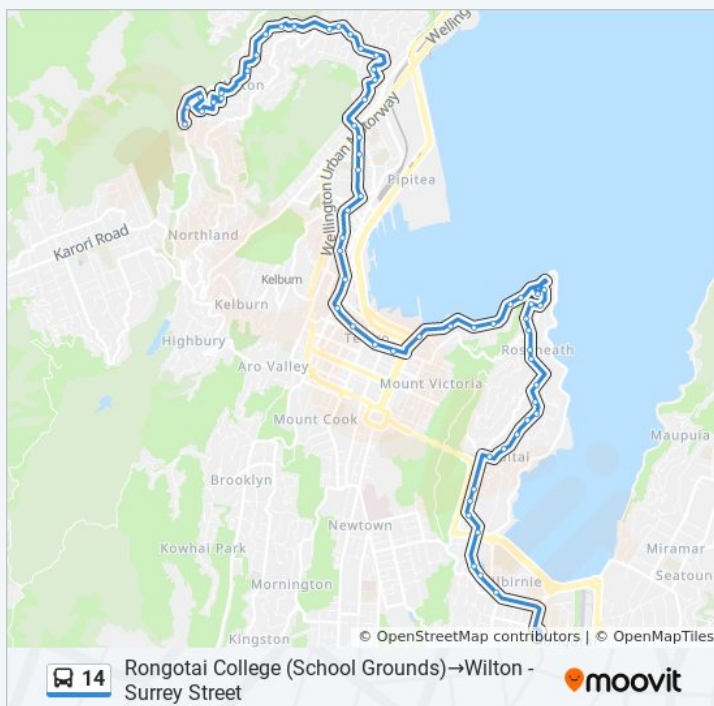

**Line Summary:**

Hamilton Road at Wellington Road (Near 124)

Kupe Street at Moxham Avenue

Moxham Avenue Near Goa Street

Moxham Avenue at Raupo Street (Near 88)

Hataitai - Stop D

Waipapa Road (Near 96)

Waipapa Road at Huia Road