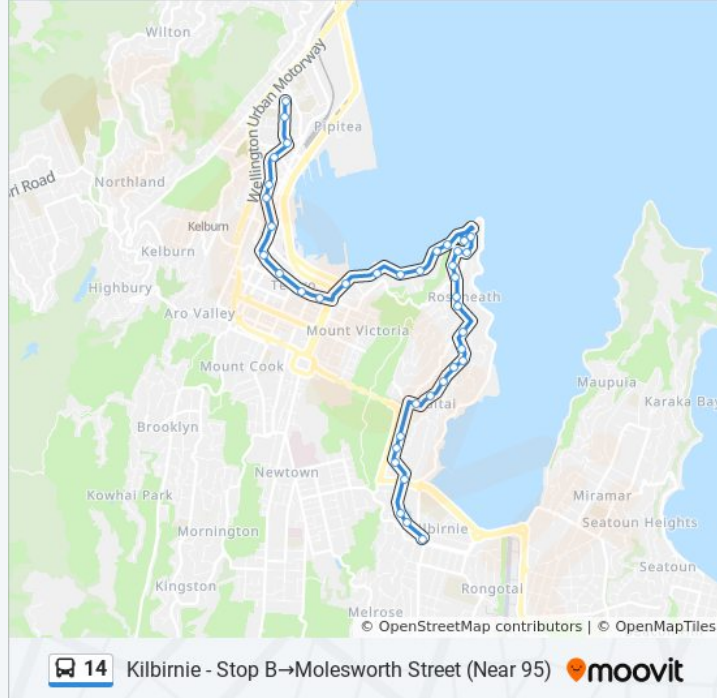

Molesworth Street (Near 95)

14 Kilbirnie - Stop B → Molesworth Street (Near 95) moovit

**Direction: Kilbirnie - Stop B → Wilton - Surrey Street**

60 stops

[VIEW LINE SCHEDULE](#)

Kilbirnie - Stop B

Kilbirnie Crescent at Childers Terrace