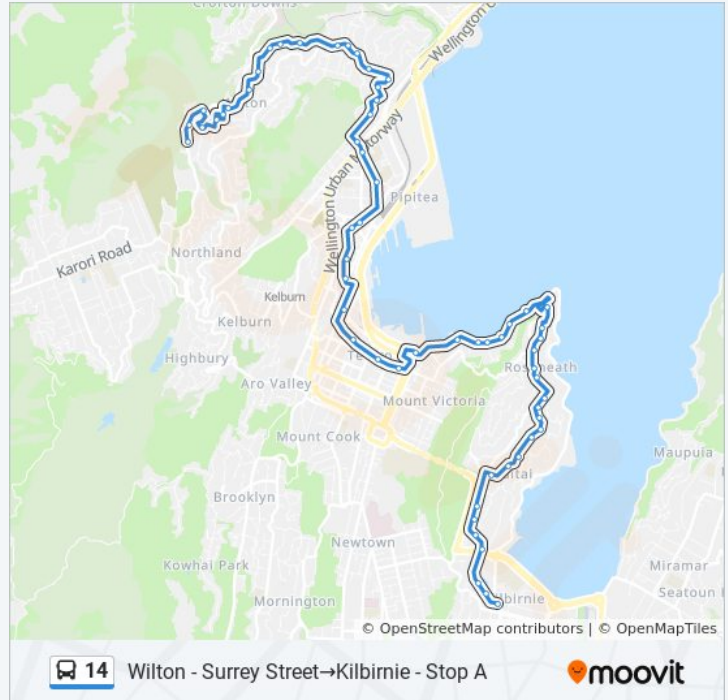

### 14 bus Info

**Direction:** Wilton - Surrey Street→Kilbirnie - Stop A

**Stops:** 58

**Trip Duration:** 55 min

**Line Summary:**

Oriental Parade Opposite Carlton Gore Road

Roseneath Shops

Grafton Road (Near 21)