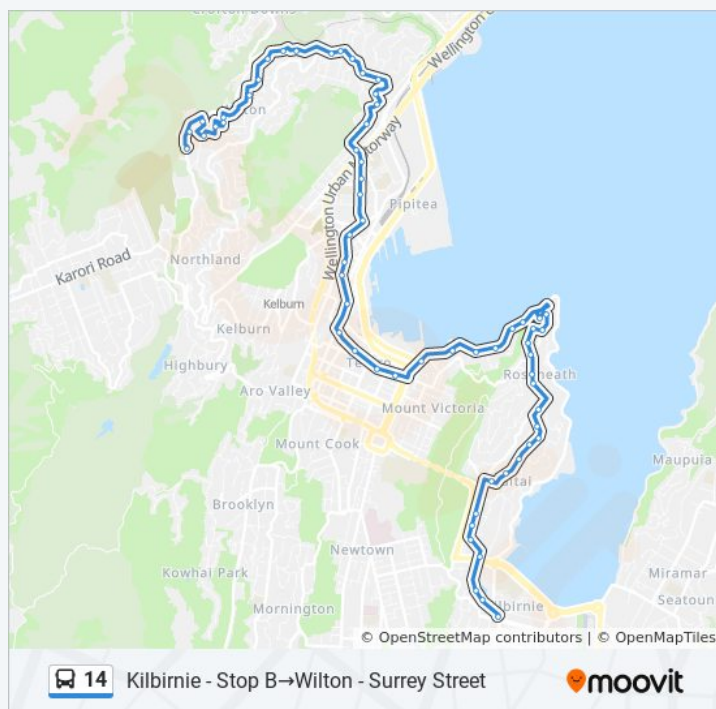

### 14 bus Info

**Direction:** Kilbirnie - Stop B→Wilton - Surrey Street

**Stops:** 60

**Trip Duration:** 48 min

**Line Summary:**

Molesworth Street - Cathedral

Molesworth Street (Near 95)

Molesworth Street - Motorway