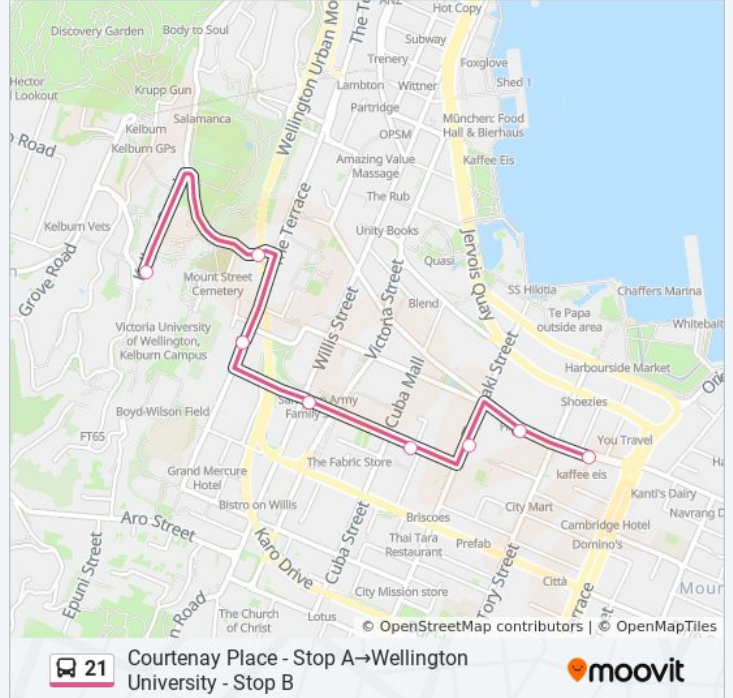

21 bus Info

Direction: Courtenay Place - Stop A→Karori Mall - Karori Road (Opposite)

Stops: 28

Trip Duration: 27 min

Line Summary:

Duthie Street at Hurman Street (Near 71)
 Croydon Street at Versailles Street
 Croydon Street (Near 49)
 Campbell Street (Near 136)
 Campbell Street (Near 106)
 Verviers Street at Kano Street (Near 39)
 Beauchamp Street (Near 76)
 Beauchamp Street (Near 60)
 Beauchamp Street at Dasent Street
 Karori Mall - Karori Road (Opposite)

Direction: Courtenay Place - Stop A → Victoria University - Stop B

8 stops

[VIEW LINE SCHEDULE](#)

Courtenay Place - Stop A
 Courtenay Place at St James Theatre
 Taranaki Street at Courtenay Place
 Ghuznee Street at Cuba Street
 Ghuznee Street at Willis Street
 The Terrace Opposite Macdonald Crescent
 Salamanca Road at the Terrace
 Victoria University - Stop B

21 bus Info

Direction: Courtenay Place - Stop A → Victoria University - Stop B

Stops: 8

Trip Duration: 11 min

Line Summary:

Direction: Karori Mall - Beauchamp Street (Recreation Centre)→Broadway at Monorgan Road

43 stops

[VIEW LINE SCHEDULE](#)

Karori Mall - Beauchamp Street (Recreation Centre)

Beauchamp Street Opposite Dasent Street

Beauchamp Street at Henderson Street

Beauchamp Street at Verviers Street

Verviers Street at Kano Street