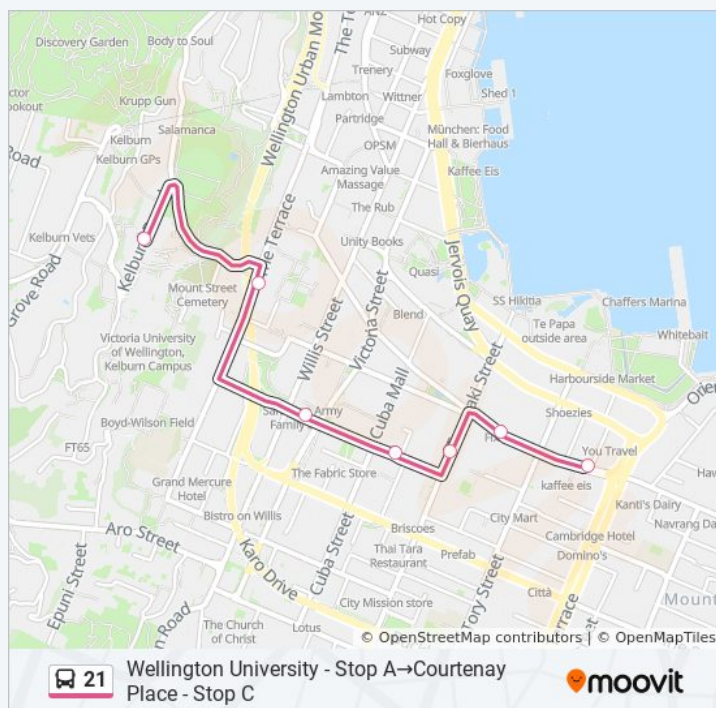

Ghuznee Street at Victoria Street

Ghuznee Street at Cuba Street (Opposite)

Taranaki Street at Courtenay Place (Near 72)

Courtenay Place at Courtenay Central

Courtenay Place - Stop C

Thursday

9:49 AM - 4:20 PM

Friday

9:49 AM - 4:20 PM

Saturday

Not Operational

21 bus Info

Direction: Victoria University - Stop A→Courtenay Place - Stop C

Stops: 7

Trip Duration: 10 min

Line Summary:

21 bus time schedules and route maps are available in an offline PDF at moovitapp.com. Use the [Moovit App](#) to see live bus times, train schedule or subway schedule, and step-by-step directions for all public transit in Wellington.

[About Moovit](#) · [MaaS Solutions](#) · [Supported Countries](#) · [Mooviter Community](#)

© 2023 Moovit - All Rights Reserved

Check Live Arrival Times