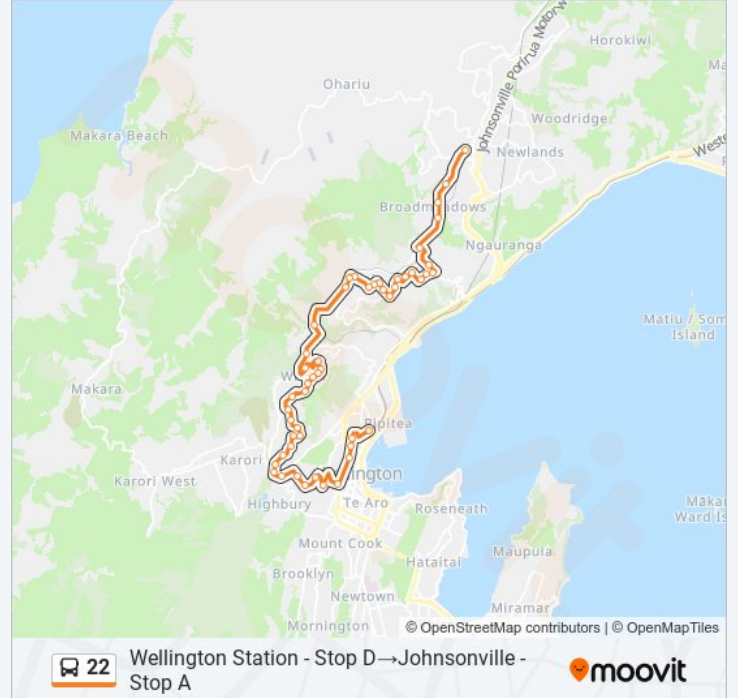

Churchill Drive Near Crofton Downs Shops

Churchill Drive Near Bowen Hospital

Wilton Road (Near 74)

Mairangi - Norwich Street

Norwich Street at Mairangi Road

Mairangi Road at Rutland Way (Near 107)

Mairangi Road Opposite Warwick Street

Clutha Avenue (Near 40)

Clutha Avenue at Nicholson Road (Near 6)

Khandallah Village - Stop B

Everest Street at Ganges Road

Everest Street at Izard Road

Ranui Crescent at Cashmere Avenue

Cashmere Avenue (Near 68)

Station Road (Near 8)

Burma Road at John Sims Drive

Burma Road Opposite Malvina Major

Burma Road Near Haumia Street

Johnsonville - Stop A

**Direction: Wellington Station - Stop D→Te Herenga Waka – Victoria University Of Wellington Kelburn - Stop B**

6 stops

[VIEW LINE SCHEDULE](#)

Wellington Station - Stop D

The Terrace at Bolton Street (Near 25)

The Terrace at Aurora Terrace (Near 85)

The Terrace at Dalmuir Lane

Salamanca Road at the Terrace

Te Herenga Waka – Victoria University Of Wellington Kelburn - Stop B