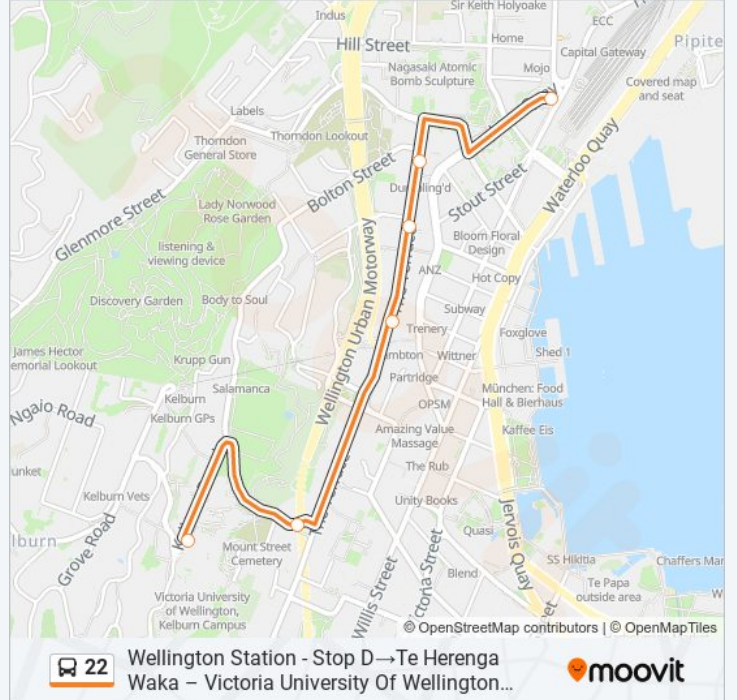

Churchill Drive Near Crofton Downs Shops

Churchill Drive Near Bowen Hospital

Wilton Road (Near 74)

Mairangi - Norwich Street

Norwich Street at Mairangi Road

Mairangi Road at Rutland Way (Near 107)

Mairangi Road Opposite Warwick Street

Station Road (Near 8)

Burma Road at John Sims Drive

Burma Road Opposite Malvina Major

Burma Road Near Haumia Street

Johnsonville - Stop A

**Direction: Wellington Station - Stop D→Te Herenga Waka – Victoria University Of Wellington Kelburn - Stop B**

6 stops

[VIEW LINE SCHEDULE](#)

Wellington Station - Stop D

The Terrace at Bolton Street (Near 25)

The Terrace at Aurora Terrace (Near 85)

The Terrace at Dalmuir Lane

Salamanca Road at the Terrace

Te Herenga Waka – Victoria University Of Wellington Kelburn - Stop B

### 22 bus Info

**Direction:** Wellington Station - Stop D→Te Herenga Waka – Victoria University Of Wellington Kelburn - Stop B

**Stops:** 6

**Trip Duration:** 10 min

**Line Summary:**

22 bus time schedules and route maps are available in an offline PDF at [moovitapp.com](https://moovitapp.com). Use the [Moovit App](#) to see live bus times, train schedule or subway schedule, and step-by-step directions for all public transit in Wellington.