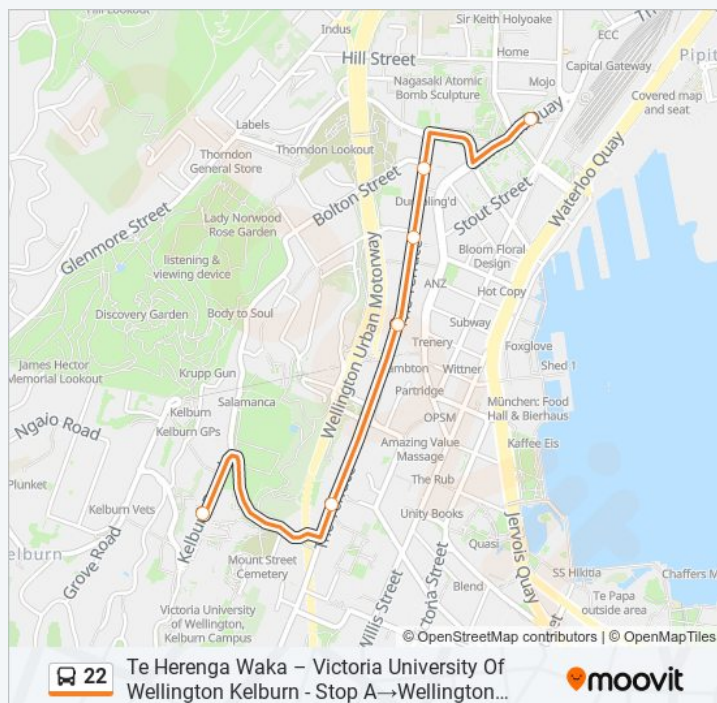

**22 bus Info**

**Direction:** Onslow College (School Grounds)→Wellington Station - Stop E

**Stops:** 50

**Trip Duration:** 50 min

**Line Summary:**

Mairangi Road (Near 159)

Mairangi Road at Monmouth Way

Pembroke Road Opposite Hereford Street

Sunday	Not Operational
Monday	09:03 - 17:25
Tuesday	09:03 - 17:25
Wednesday	09:03 - 17:25
Thursday	09:03 - 17:25
Friday	09:03 - 17:25
Saturday	Not Operational

**22 bus Info**

**Direction:** Te Herenga Waka – Victoria University Of Wellington Kelburn - Stop A→Wellington Station - Stop E

**Stops:** 6

**Trip Duration:** 8 min

**Line Summary:**

**Direction: Wellington Station - Stop D→Johnsonville - Stop A**

50 stops

[VIEW LINE SCHEDULE](#)

Wellington Station - Stop D

The Terrace at Bolton Street (Near 25)

### 22 bus Info

**Direction:** Wellington Station - Stop D→Te Herenga Waka – Victoria University Of Wellington Kelburn - Stop B

**Stops:** 6

**Trip Duration:** 10 min

**Line Summary:**

22 bus time schedules and route maps are available in an offline PDF at [moovitapp.com](https://moovitapp.com). Use the [Moovit App](#) to see live bus times, train schedule or subway schedule, and step-by-step directions for all public transit in Wellington.