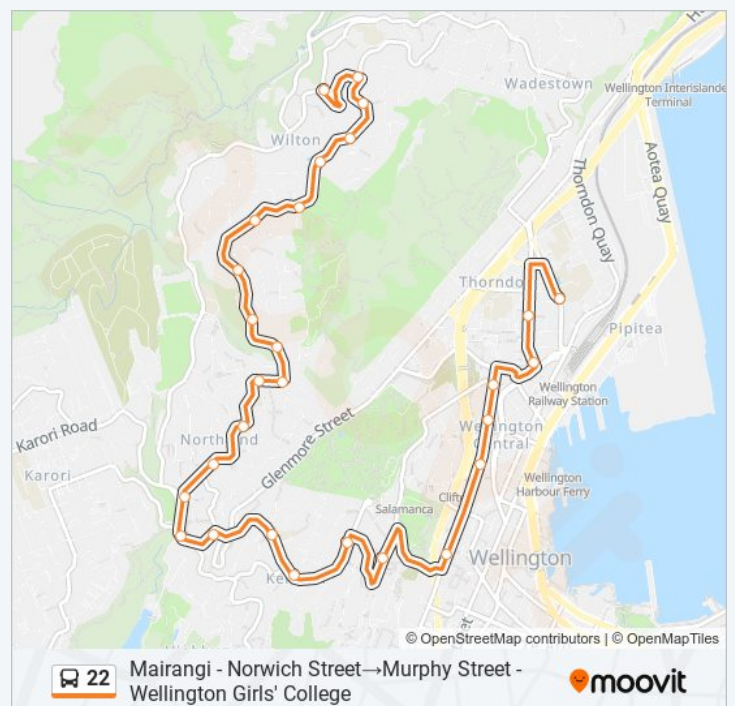

**22 bus Info**

**Direction:** Mairangi - Norwich Street→Murphy Street - Wellington Girls' College

**Stops:** 28

**Trip Duration:** 38 min

**Line Summary:**

**Direction: Onslow College (School Grounds)→Wellington Station - Stop E**

50 stops

[VIEW LINE SCHEDULE](#)

- Onslow College (School Grounds)
- Burma Road Near Haumia Street (Raroa Intermediate)
- Malvina Major Retirement Village
- Burma Road at Fraser Avenue
- Station Road (Near 7)
- Cashmere Avenue (Near 57)
- Ranui Crescent (Near 73)
- Ranui Crescent at Iazard Road
- Everest Street Opposite Ganges Road
- Khandallah Village - Stop A
- Clutha Avenue at Nicholson Road (Near 3)
- Clutha Avenue at Cockayne Road
- Cockayne Road at Lucknow Terrace
- Mysore Street (Opposite 138)
- Mysore Street (Near 14)
- Bombay Street (Near 7)
- Bombay Street Opposite Tarikaka Street
- Colway Street (Near 62)
- Ngaio School - Colway Street
- Ottawa Road (Near 54)
- Ngaio Town Hall - Ottawa Road (Opposite)
- Churchill Drive Near Crofton Downs Shops
- Churchill Drive Near Bowen Hospital
- Wilton Road (Near 74)
- Mairangi - Norwich Street
- Norwich Street at Mairangi Road
- Mairangi Road at Rutland Way (Near 107)
- Mairangi Road Opposite Warwick Street