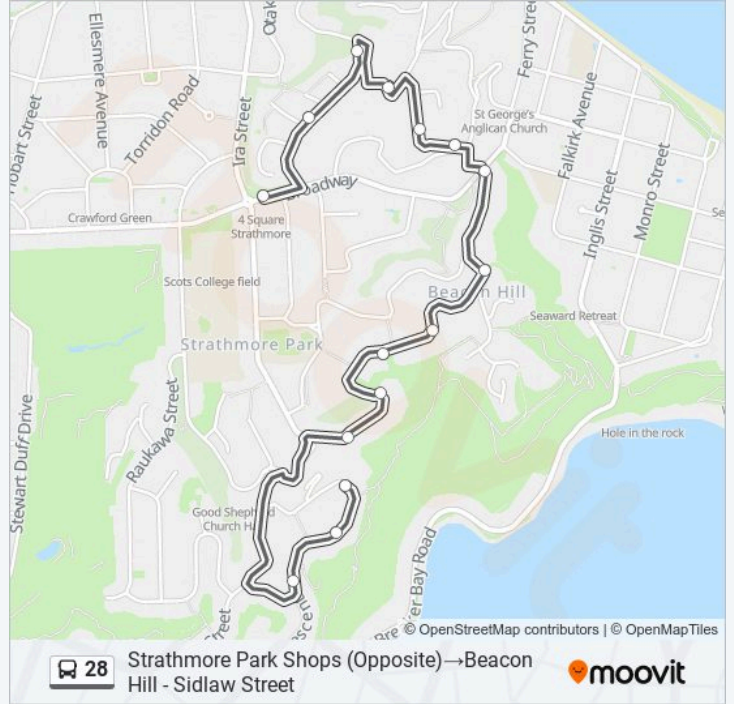

**Direction: Sidlaw Street at Bowes Crescent→Strathmore Park Shops - Broadway**

17 stops

[VIEW LINE SCHEDULE](#)

- Sidlaw Street at Bowes Crescent
- Sidlaw Street (Near 69)
- Beacon Hill - Sidlaw Street
- Sidlaw Street at Monorgan Road
- Strathmore Community Hall - Strathmore Avenue
- Tannadyce Street (Near 27)
- Tannadyce Street (Near 63)
- Tannadyce Street (Near 87)
- Tannadyce Street (Near 105)
- Beacon Hill Road at Kinghorne Street
- Beacon Hill Road (Near 14)
- Seatoun Heights Road (Near 1)
- Seatoun Heights Road (Near 21)
- Townsend Road (Near 188)
- Wilberforce Street at Townsend Road
- Wilberforce Street Opposite Madison Place
- Strathmore Park Shops - Broadway

**28 bus Info**

**Direction:** Sidlaw Street at Bowes Crescent→Strathmore Park Shops - Broadway

**Stops:** 17

**Trip Duration:** 10 min

**Line Summary:**

**Direction: Strathmore Park Shops (Opposite)→Beacon Hill - Sidlaw Street**

15 stops

[VIEW LINE SCHEDULE](#)

- Strathmore Park Shops (Opposite)
- Wilberforce Street at Madison Place
- Wilberforce St at Townsend Rd (Play Area)
- Townsend Road (Near 203)
- Seatoun Heights Road (Near 16)
- Seatoun Heights Road at Tio Tio Road
- Beacon Hill Road (Near 11)
- Beacon Hill Road Opposite Tannadyce Street
- Tannadyce Street (Near 86)
- Tannadyce Street (Near 62)
- Tannadyce Street (Near 40)
- Tannadyce Street (Near 20)
- Sidlaw Street at Bowes Crescent
- Sidlaw Street (Near 69)
- Beacon Hill - Sidlaw Street

**28 bus Info**

**Direction:** Strathmore Park Shops (Opposite)→Beacon Hill - Sidlaw Street

**Stops:** 15

**Trip Duration:** 10 min

**Line Summary:**

28 bus time schedules and route maps are available in an offline PDF at [moovitapp.com](https://moovitapp.com). Use the Moovit App to see live bus times, train schedule or subway schedule, and step-by-step directions for all public transit in Wellington.