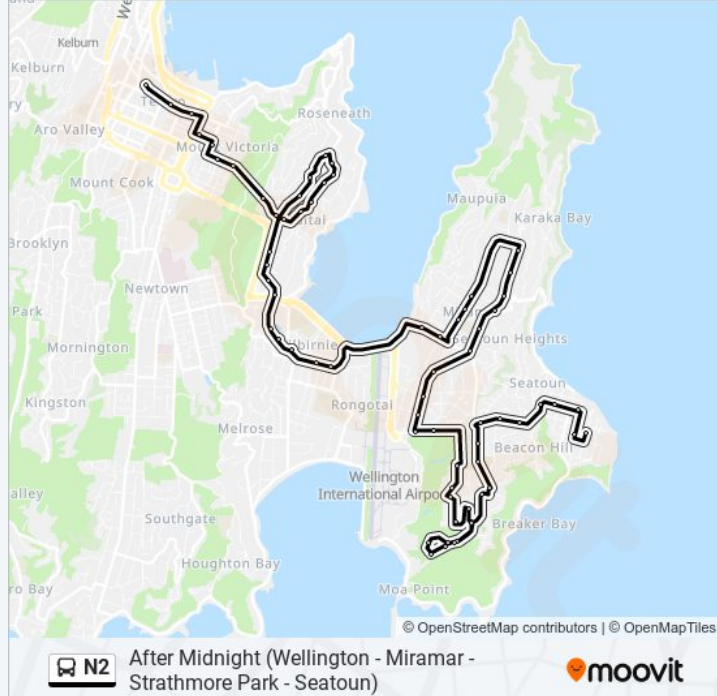

Kupe Street at Hamilton Road

Hamilton Road at Wellington Road (Near 115)

Wellington Regional Aquatic Centre

Kilbirnie Library - Kilbirnie Crescent

Kilbirnie - Stop A

Rongotai Road (Near 119)

Rongotai Road at Troy Street

Miramar Avenue at Tauhinu Road

Miramar Shops - Stop B

Park Road at Byron Street (Near 45)

Park Road at Brussels Street (Near 63)

Park Road at Rotherham Terrace (Near 91)

Darlington Road (Near 104)

Darlington Road (Near 64)

Darlington Road Opposite Puriri Street

Para Street at Awa Road

Para Street Opposite Miramar Central School

Para Street at Holy Cross School

Hobart Street at Chelsea Street

Hobart Street at Devonshire Road

Hobart Street Opposite Kedah Street

Broadway at Hobart Street

Broadway at Crawford Green

Raukawa Street at Monorgan Road (Opposite 4d)

Raukawa Street at Nuku Street

Taiaroa Street at Raukawa Street

Taiaroa Street at Tukanae Street (Near 27)

Tukanae Street (Near 12)

Tukanae Street at Ahuriri Street

Ahuriri Street (Near 41)

Ahuriri Street (Near 55)

Ahuriri Street at Kekerenga Street

Strathmore Park - Kekerenga Street