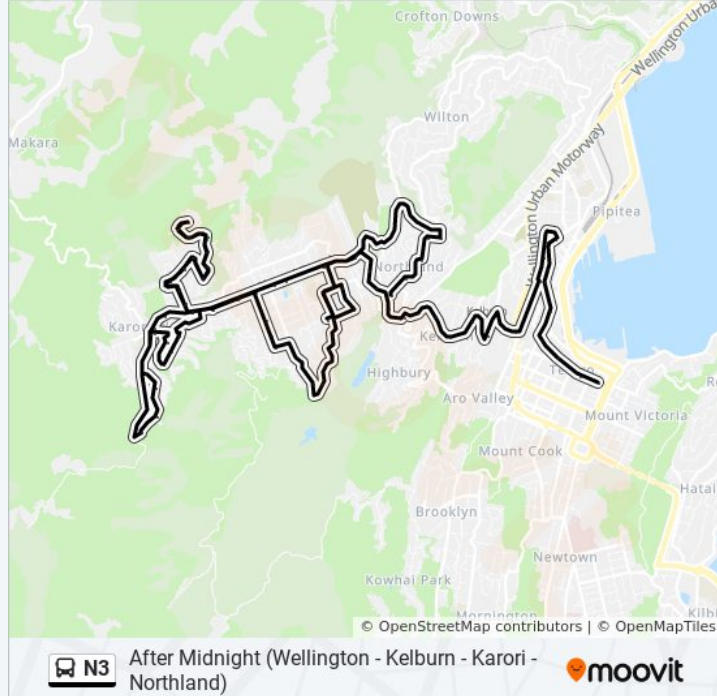

Parklands Drive (Near 18)

Parklands Drive at Collier Avenue

Collier Avenue (Near 20)

Karori Road Opposite Tringham Street

Marshall Street Opposite Ranelagh Street

Marshall Street at Hildreth Street

Sunshine Avenue at Percy Dyett Drive

Sunshine Avenue at Victory Avenue

Victory Avenue at Tobruk Street

Victory Avenue at Montgomery Avenue

Montgomery Avenue (Near 13)

Montgomery Avenue (Near 35)

Montgomery Ave Opposite Alanbrooke Pl

Montgomery Avenue at Caldwell Street

Montgomery Avenue at Skyline Reserve

Karori West - Montgomery Avenue

Montgomery Avenue Opposite Caldwell Street

Montgomery Avenue at Alanbrooke Place

Montgomery Avenue (Near 50)

Montgomery Avenue (Near 24)

Victory Avenue Opposite Montgomery Avenue

Victory Avenue at Tobruk Street (Near 14)

Sunshine Avenue at Victory Avenue (Near 46)

Sunshine Avenue Opposite Percy Dyett Drive

Marshall Street at Hildreth Street (Near 26)