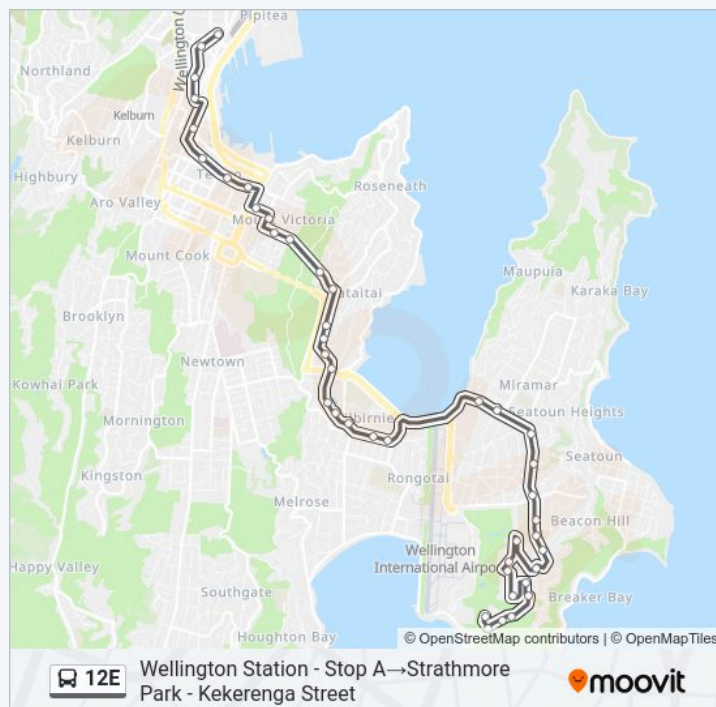

Wellington Regional Aquatic Centre (Opposite)

Hamilton Road at Wellington Road (Near 124)

Kupe Street at Moxham Avenue

Moxham Avenue Near Goa Street

Moxham Avenue at Raupo Street (Near 88)

Hataitai - Stop A

Pirie Street at Bus Tunnel

Waitoa Road at Bus Tunnel

Hataitai - Stop B

Moxham Avenue at Raupo Street (Near 87)

Kilbirnie School - Moxham Avenue

Kupe Street at Hamilton Road

Hamilton Road at Wellington Road (Near 115)

Raukawa Street at Nuku Street

Taiaroa Street at Raukawa Street

Taiaroa Street at Tukana Street (Near 27)

Tukana Street (Near 12)

12E bus Info

Direction: Wellington Station - Stop A → Strathmore Park - Kekerenga Street

Stops: 42

Trip Duration: 46 min

Line Summary:

Tukanae Street at Ahuriri Street

Ahuriri Street (Near 41)

Ahuriri Street (Near 55)

Ahuriri Street at Kekerenga Street

Strathmore Park - Kekerenga Street