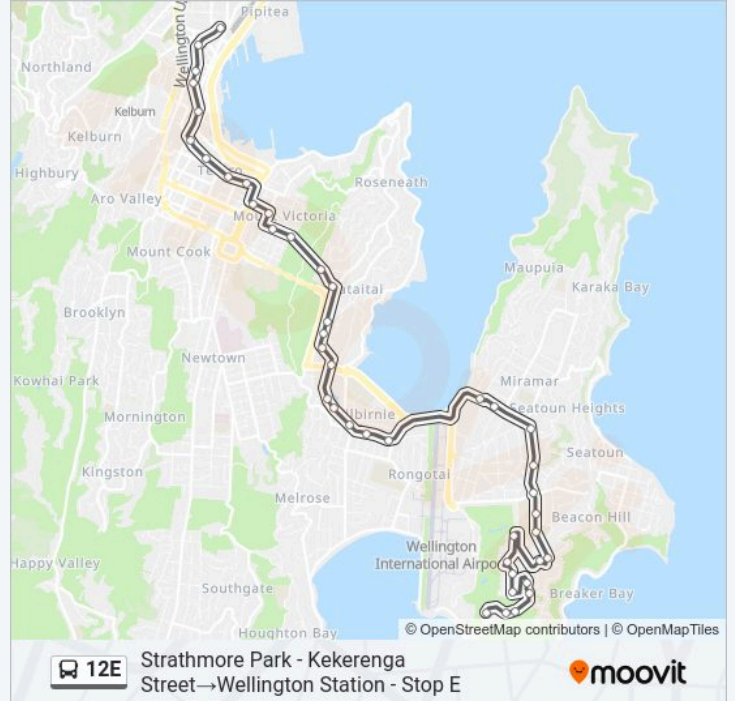

Wellington Regional Aquatic Centre (Opposite)

Hamilton Road at Wellington Road (Near 124)

Kupe Street at Moxham Avenue

Moxham Avenue Near Goa Street

Moxham Avenue at Raupo Street (Near 88)

Hataitai - Stop A

Manners Street at Cuba Street - Stop A

Manners Street at Willis Street

Willis Street at Grand Arcade

Lambton Quay at Cable Car Lane

Lambton Central - Stop A

Lambton Quay North - Stop C

Wellington Station - Stop E

Direction: Wellington Station - Stop A→Strathmore Park - Kekerenga Street

42 stops

[VIEW LINE SCHEDULE](#)

Wellington Station - Stop A

Lambton Quay North - Stop D

Lambton Central - Stop B

Lambton Quay at Hunter Street

Stops: 42

Trip Duration: 46 min

Line Summary:

Tukanae Street at Ahuriri Street

Ahuriri Street (Near 41)

Ahuriri Street (Near 55)

Ahuriri Street at Kekerenga Street

Strathmore Park - Kekerenga Street