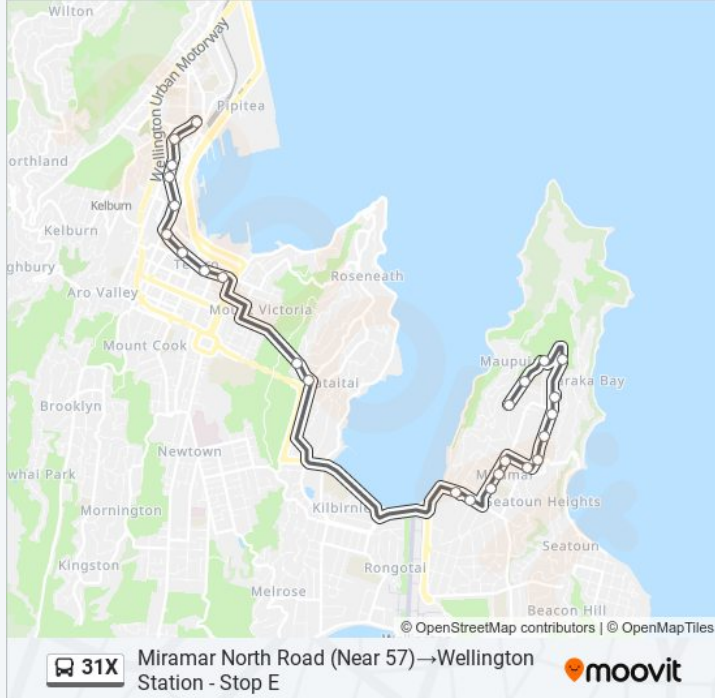

Direction: Miramar North Road (Near 57)→Wellington Station - Stop E

25 stops

[VIEW LINE SCHEDULE](#)

- Miramar North Road (Near 57)
- Miramar North Road (Near 103)
- Miramar Nth Rd Opposite David Farrington Pk
- Darlington Road (Near 188)
- Miramar - Darlington Road (Near 124)
- Darlington Road (Near 104)
- Darlington Road (Near 64)
- Darlington Road Opposite Puriri Street
- Rotherham Terrace (Near 80)
- Park Road at Rotherham Terrace (Near 86)
- Park Road at Brussels Street
- Park Road at Byron Street (Near 34)
- Miramar Shops - Stop A
- Miramar Avenue at Portsmouth Road
- Hataitai - Stop A
- Waitoa Road at Bus Tunnel (Near 73)
- Courtenay Place - Stop A
- Courtenay Place at St James Theatre
- Manners Street at Cuba Street - Stop A
- Manners Street at Willis Street

31X bus Info

Direction: Miramar North Road (Near 57)→Wellington Station - Stop E

Stops: 25

Trip Duration: 49 min

Line Summary:

Willis Street at Grand Arcade

Lambton Quay at Cable Car Lane

Lambton Central - Stop A

Lambton Quay North - Stop C

Wellington Station - Stop E

Direction: Wellington Station - Stop A→Miramar North Road (Near 56)

25 stops

[VIEW LINE SCHEDULE](#)

Wellington Station - Stop A

Lambton Quay North - Stop D

31X bus Info

Direction: Wellington Station - Stop A→Miramar North Road (Near 56)

Stops: 25

Trip Duration: 38 min

Line Summary:

Darlington Road at Camperdown Road

Miramar - Darlington Road (Near 155)

Darlington Road (Near 215)