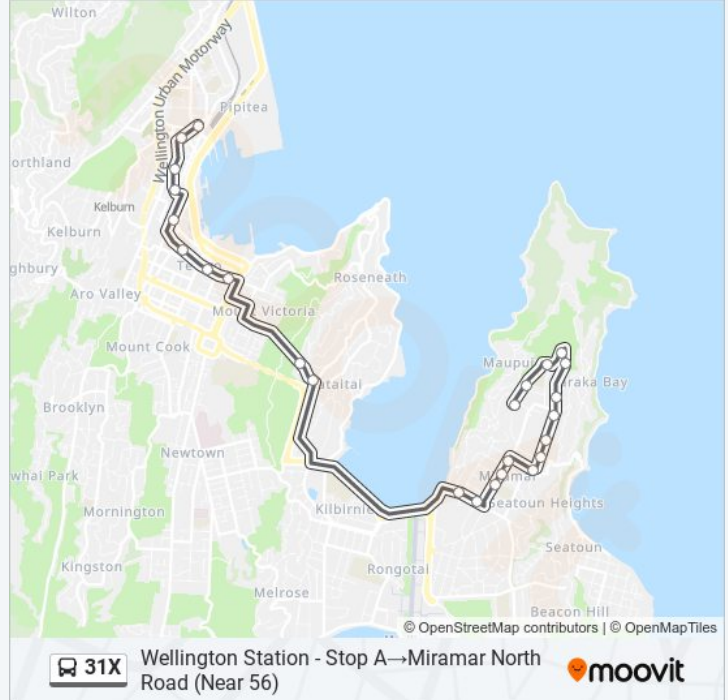

Direction: Miramar North Road (Near 57)→Wellington Station - Stop E

25 stops

[VIEW LINE SCHEDULE](#)

- Miramar North Road (Near 57)
- Miramar North Road (Near 103)
- Miramar Nth Rd Opposite David Farrington Pk
- Darlington Road (Near 188)
- Miramar - Darlington Road (Near 124)
- Darlington Road (Near 104)
- Darlington Road (Near 64)
- Darlington Road Opposite Puriri Street
- Rotherham Terrace (Near 80)
- Park Road at Rotherham Terrace (Near 86)
- Park Road at Brussels Street
- Park Road at Byron Street (Near 34)
- Miramar Shops - Stop A
- Miramar Avenue at Portsmouth Road
- Hataitai - Stop A
- Waitoa Road at Bus Tunnel (Near 73)
- Courtenay Place - Stop A
- Courtenay Place at St James Theatre
- Manners Street at Cuba Street - Stop A
- Manners Street at Willis Street

Lambton Central - Stop B

Lambton Quay at Hunter Street

Willis Street at Willbank Court

Manners Street at Cuba Street - Stop B

Courtenay Place at Courtenay Central

Courtenay Place - Stop C

Waitoa Road at Bus Tunnel

31X bus Info

Direction: Wellington Station - Stop A→Miramar North Road (Near 56)

Stops: 25

Trip Duration: 38 min

Line Summary:

Darlington Road at Camperdown Road

Miramar - Darlington Road (Near 155)

Darlington Road (Near 215)

Darlington Road Opposite Maupuia Park

Miramar North Road at David Farrington Park

Miramar North Road (Near 98)

Miramar North Road (Near 56)

31X bus time schedules and route maps are available in an offline PDF at moovitapp.com. Use the [Moovit App](#) to see live bus times, train schedule or subway schedule, and step-by-step directions for all public transit in Wellington.