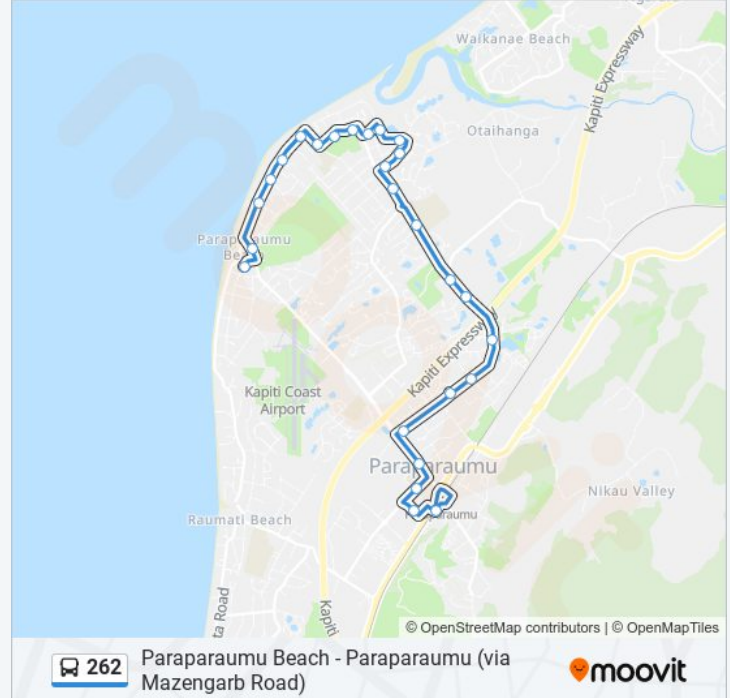

**Direction: Paraparaumu Beach Shops - Stop A→Paraparaumu Station Stop C**

25 stops

[VIEW LINE SCHEDULE](#)

- Paraparaumu Beach Shops - Stop A
- Kapiti Road at Golf Road (Near 391)
- Manly Street at Arthur Street (Near 49)
- Manly Street at Nathan Avenue
- Manly Street Opposite Bahama Crescent
- Manly Street at Mahana Road (Near 153)
- Ngapotiki Street (Near 19)
- Te Kupe Road at Watson Drive
- Te Kupe Road (Near 37)
- Hadfield Place (Near 3)
- Kotuku Park - Manly Street
- Manly Street (Near 299)
- Michael Road (Near 84)
- Michael Road (Near 58)
- Mazengarb Road at the Avenue
- Paraparaumu College
- Mazengarb Road at Ratanui Road (Near 209)
- Mazengarb Road at Realm Drive
- Mazengarb Road at Makarini Street
- Arawhata Road at Marere Avenue

**262 bus Info**

**Direction:** Paraparaumu Station Stop B → Paraparaumu Beach Shops - Stop A

**Stops:** 26

**Trip Duration:** 20 min

**Line Summary:**

Te Kupe Road Opposite Watson Drive

Ngapotiki Street (Near 18)

Manly Street at Mahana Road (Near 152)

Manly Street (Near 108)

Manly Street (Near 82)

Manly Street at Arthur Street

Kapiti Road at Golf Road

Paraparaumu Beach Shops - Stop A

262 bus time schedules and route maps are available in an offline PDF at [moovitapp.com](https://moovitapp.com). Use the Moovit App to see live bus times, train schedule or subway schedule, and step-by-step directions for all public transit in Wellington.

© 2024 Moovit - All Rights Reserved