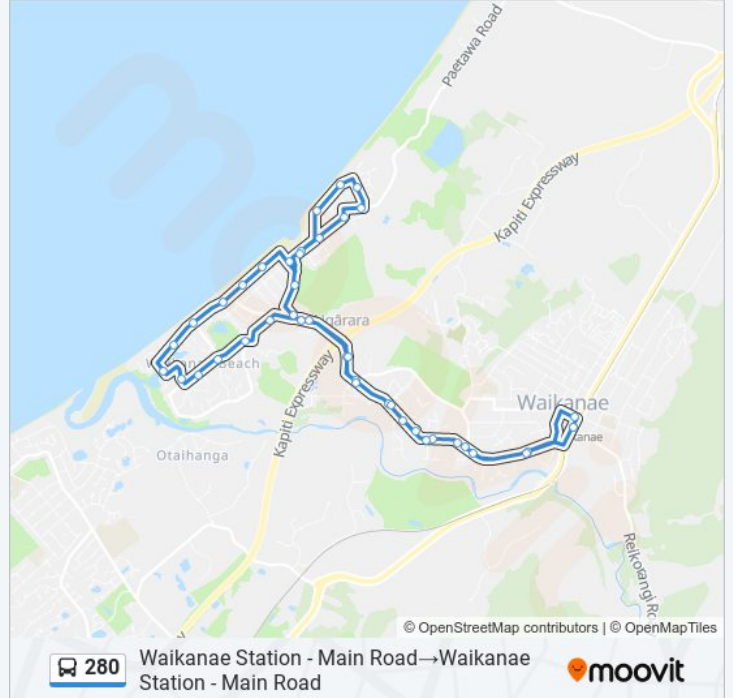

Heperi Street (Near 21)

Field Way at Konini Crescent (Near 21)

Field Way at Hughes Street

Field Way at William Street

Reeves Street (Near 7)

Rutherford Street at Freyberg Crescent

William Street at Rutherford Drive

William Street at Toru Street

Field Way at Konini Crescent (Near 14)

Huiawa Street at Hona Street

Waikanae Beach - Rauparaha Street

Te Moana Road Opposite Fairway Oaks Drive

Te Moana Road (Near 167)

Te Moana Road at Park Avenue

Te Moana Road at Walton Avenue

Te Moana Road (Near 311)

Te Moana Road at Windsor Avenue

Te Moana Road at Leybourne Avenue

Te Moana Road (Near 463a)

Waikanae - Ngaio Road at Main Road (Near 1)

Waikanae Station - Main Road

280 bus time schedules and route maps are available in an offline PDF at moovitapp.com. Use the Moovit App to see live bus times, train schedule or subway schedule, and step-by-step directions for all public transit in Wellington.

© 2024 Moovit - All Rights Reserved