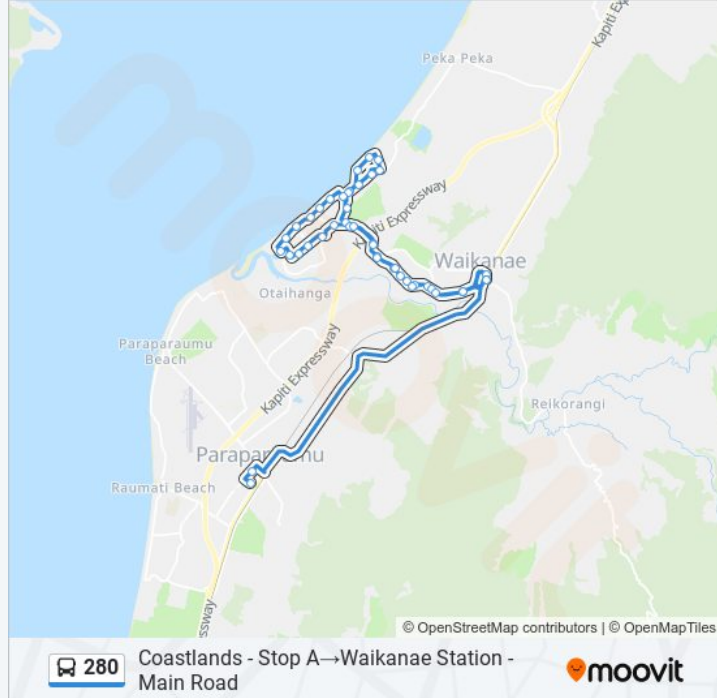

William Street at Toru Street

Field Way at Konini Crescent (Near 14)

Huiawa Street at Hona Street

Waikanae Beach - Rauparaha Street

Te Moana Road Opposite Fairway Oaks Drive

Te Moana Road (Near 167)

Te Moana Road at Park Avenue

Te Moana Road at Walton Avenue

Te Moana Road (Near 311)

Te Moana Road at Windsor Avenue

Te Moana Road at Leybourne Avenue

Te Moana Road (Near 463a)

Waikanae - Ngaio Road at Main Road (Near 1)

Waikanae Station - Main Road

Direction: Waikanae Station - Main Road → Coastlands - Stop A

44 stops

[VIEW LINE SCHEDULE](#)

Waikanae Station - Main Road

Te Moana Road (Near 460)

Te Moana Road at Maple Lane

Te Moana Road at Leybourne Avenue (Near 382)

Te Moana Road (Near 463a)

Waikanae - Ngaio Road at Main Road (Near 1)

Waikanae Station - Main Road

280 bus time schedules and route maps are available in an offline PDF at moovitapp.com. Use the Moovit App to see live bus times, train schedule or subway schedule, and step-by-step directions for all public transit in Wellington.