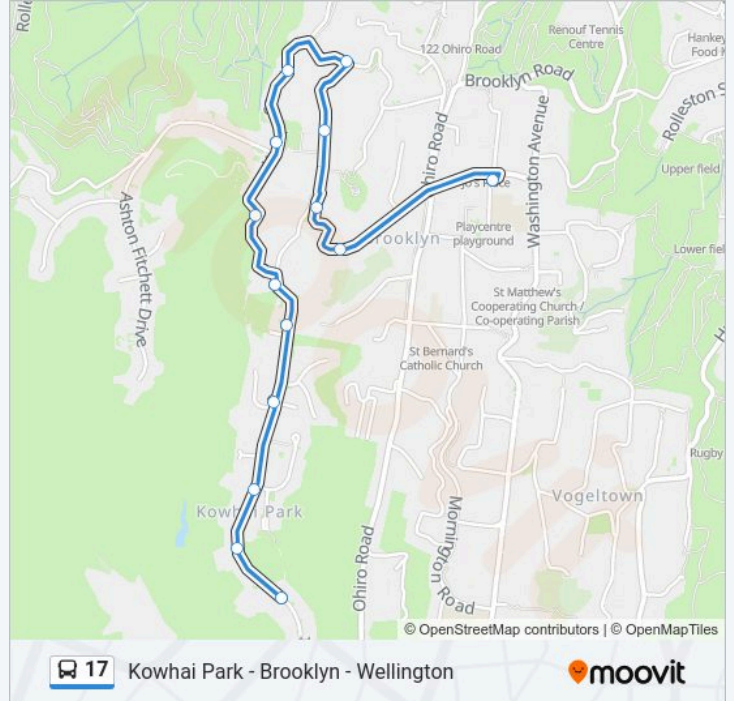

**17 bus Info**

**Direction:** Kowhai Park - Mitchell Street→Brooklyn - Stop B

**Stops:** 14

**Trip Duration:** 7 min

**Line Summary:**

**Direction: Wellington Station - Stop C → Kowhai Park - Mitchell Street**

31 stops

[VIEW LINE SCHEDULE](#)

- Wellington Station - Stop C
- Lambton Quay North - Stop D
- Lambton Central - Stop B
- Lambton Quay at Hunter Street
- Willis Street at Willbank Court
- Victoria Street at Dixon Street
- Victoria Street at Ghuznee Street
- Victoria Street at Abel Smith Street
- Brooklyn Road at Webb Street
- Brooklyn Road Opposite Central Park
- Brooklyn Road at Nairn Street
- Brooklyn Road at Bidwill Street
- Brooklyn Road at Washington Avenue
- Ohiro Road at Bretby Crescent
- Ohiro Road at Cleveland Street
- Brooklyn - Stop B
- Brooklyn Village - Cleveland Street
- Todman Street (Near 63)

**17 bus Info**

**Direction:** Wellington Station - Stop C → Kowhai Park - Mitchell Street

**Stops:** 31

**Trip Duration:** 28 min

**Line Summary:**

Todman Street at Mitchell Street (Near 97)

Mitchell Street (Near 38)

**17 bus Info**

**Direction:** Kowhai Park - Mitchell Street → Wellington Station - Stop E

**Stops:** 29

**Trip Duration:** 27 min

**Line Summary:**

Ohio Road at Tanera Crescent  
Brooklyn Road Opposite Washington Avenue  
Brooklyn Road Opposite Bidwill Street  
Brooklyn Road Opposite Nairn Street  
Brooklyn Road at Central Park  
Brooklyn Road Opposite Nairn Street  
Willis Street - Abel Smith Street  
Willis Street (Near 190)  
Willis Street at Flagstaff Lane  
Willis Street at Grand Arcade  
Lambton Quay at Cable Car Lane  
Lambton Central - Stop A  
Lambton Quay North - Stop C  
Wellington Station - Stop E