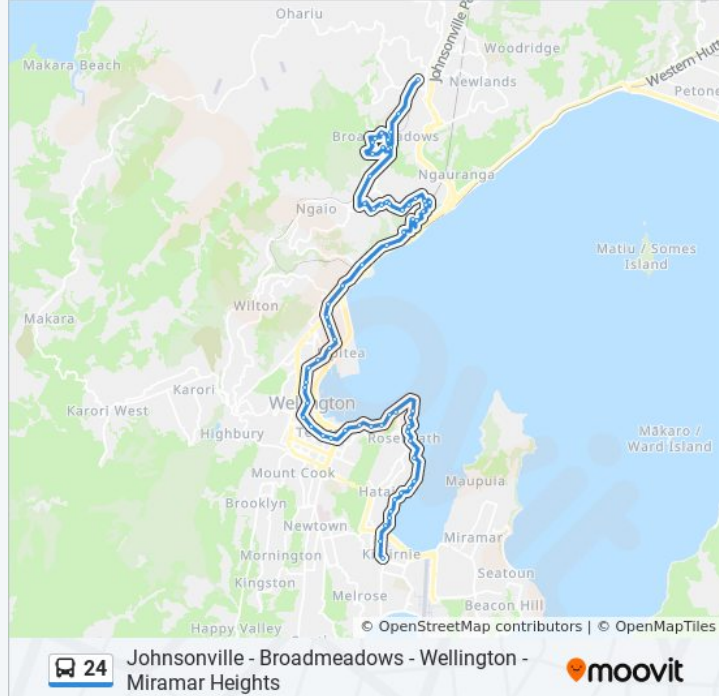

Evans Bay Parade Opposite Little Karaka Bay

Evans Bay Parade (Near 24)

Oriental Parade at Carlton Gore Road

Oriental Parade (Near 328)

Oriental Parade (Near 260)

Oriental Parade at Oriental Terrace

Oriental Parade Opposite Freyberg Pool

Oriental Parade at Cable Street

Courtenay Place - Stop A

Courtenay Place at St James Theatre

Manners Street at Cuba Street - Stop A

Manners Street at Willis Street

Willis Street at Grand Arcade

Lambton Quay at Cable Car Lane

Lambton Central - Stop A

Lambton Quay North - Stop B

Wellington Station - Stop E

Thorndon Quay - Capital Gateway (Opposite)

Thorndon Quay at Davis Street (Near 125)

Thorndon Quay (Near 199)

Thorndon Quay at Motorway (Near 243 - Northbound)

Hutt Road at Sar Street

Hutt Road at Aotea Quay

Kaiwharawhara - Fore Street

Hutt Road at Rangiora Avenue

Onslow Alms - Onslow Road

Onslow Road (Near 47)

Homebush Road (Near 1)

Homebush Road (Near 33)

Homebush Road (Near 59)

Homebush Road (Near 67)

Homebush Road at Benares Street