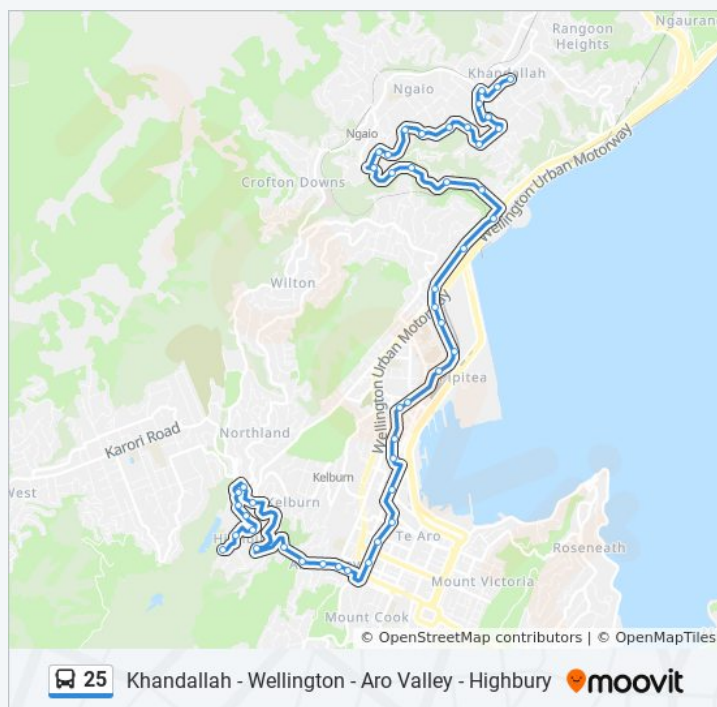

**Stops:** 46

**Trip Duration:** 45 min

**Line Summary:**

Victoria Street at Abel Smith Street

Aro Street at Ohiro Road

Aro Street at Epuni Street

Aro Street at Durham Street

Aro Street at Holloway Road

Raroa Road at Mt Pleasant Road

Raroa Road (Near 96)

Raroa Road at Cluny Avenue

Raroa Road (Near 4)

Moana Road (Near 15)

Moana Road (Near 47)

Moana Road Opposite Disley Street

Highbury Road Opposite Moana Road

Highbury Road at Disley Street (Near 25)

Highbury - Terminus

**Direction: Khandallah Village - Stop A→Victoria Street at Abel Smith Street**

32 stops

[VIEW LINE SCHEDULE](#)

Khandallah Village - Stop A

Clutha Avenue at Nicholson Road (Near 3)

**25 bus Info**

**Direction:** Willis Street (Near 190)→Khandallah Village - Stop A  
**Stops:** 33

**Trip Duration: 36 min**  
**Line Summary:**

Thorndon Quay at Motorway (Near 243 - Northbound)

Hutt Road at Sar Street