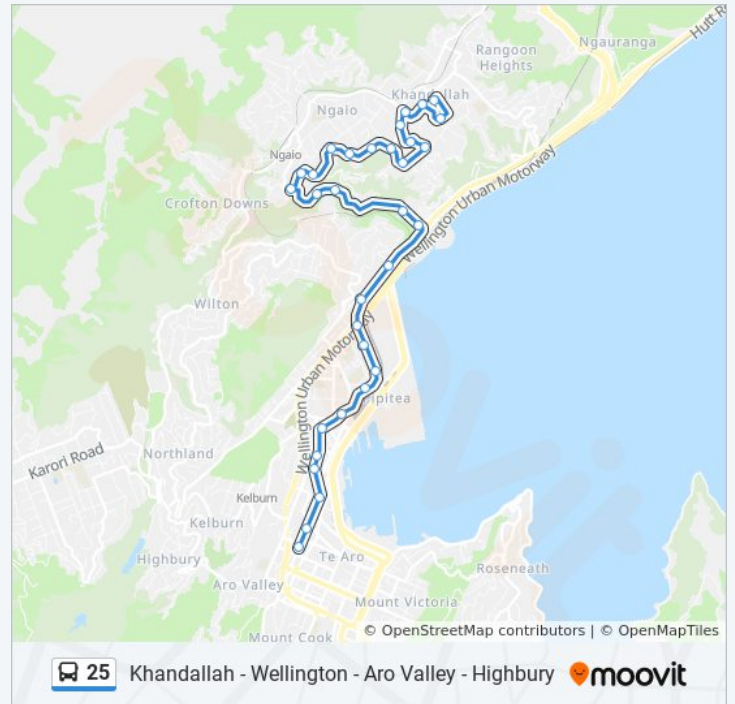

**Stops:** 46

**Trip Duration:** 45 min

**Line Summary:**

Victoria Street at Abel Smith Street

Aro Street at Ohiro Road

Aro Street at Epuni Street

Aro Street at Durham Street

Aro Street at Holloway Road

Cockayne Road at Setsan Way

Cockayne Road Opposite Quetta Street

Perth Street at Crofton Road (Near 1)

Perth Street at Orari Street Walkway (Near 15)

Ngaio Gorge Road (Near 17)

**25 bus Time Schedule**

Khandallah Village - Stop A→Victoria Street at Abel Smith Street Route Timetable:

**25 bus Info**

**Direction:** Willis Street (Near 190)→Khandallah Village - Stop A  
**Stops:** 33

**Trip Duration: 36 min**  
**Line Summary:**

Thorndon Quay at Motorway (Near 243 - Northbound)

Hutt Road at Sar Street

Waru Street at Calcutta Street

Calcutta Street (Near 30)

Cockayne Road at Nairnville Park

Clutha Avenue (Near 40)

Clutha Avenue at Nicholson Road (Near 6)

Everest Street at St Benedict's School

Khandallah Village - Stop A