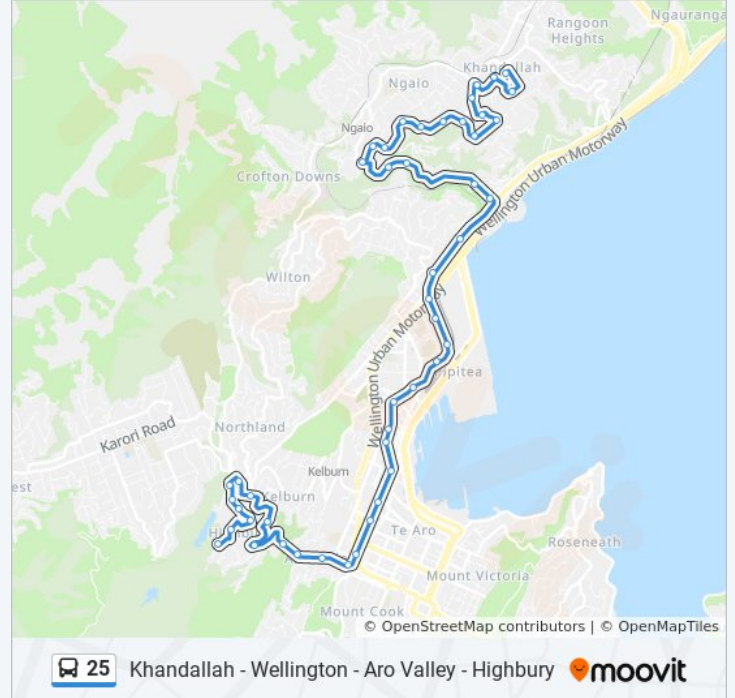

Lambton Central - Stop A

Lambton Quay North - Stop B

Wellington Station - Stop E

Thorndon Quay - Capital Gateway (Opposite)

Thorndon Quay (Near 145)

Thorndon Quay (Near 199)

Thorndon Quay at Motorway (Near 243 - Northbound)

Hutt Road at Sar Street

Hutt Road at Aotea Quay

Kaiwharawhara Road at Hutt Road (Near 7)

Kaiwharawhara Road (Near 33)

Kaiwharawhara Road (Near 65)

Ngaio Gorge Road (Opposite 105)

Ngaio Gorge Road (Opposite 65)

Perth Street at Ngaio Gorge Road

Perth Street at Orari Street Walkway

Perth Street at Crofton Road

Cockayne Road at Quetta Street

Cockayne Road (Near 196)

Cockayne Road at Bankot Crescent (Near 156)

Punjab Street at Cockayne Road

Punjab Street at Waru Street

Waru Street at Calcutta Street

Calcutta Street (Near 30)

Cockayne Road at Nairnville Park

Clutha Avenue (Near 40)

Clutha Avenue at Nicholson Road (Near 6)

Everest Street at St Benedict's School

Khandallah Village - Stop A

**Direction: Khandallah Village - Stop A
A→Highbury - Terminus**

46 stops

25 bus Time Schedule

Khandallah Village - Stop A→Highbury - Terminus
Route Timetable: