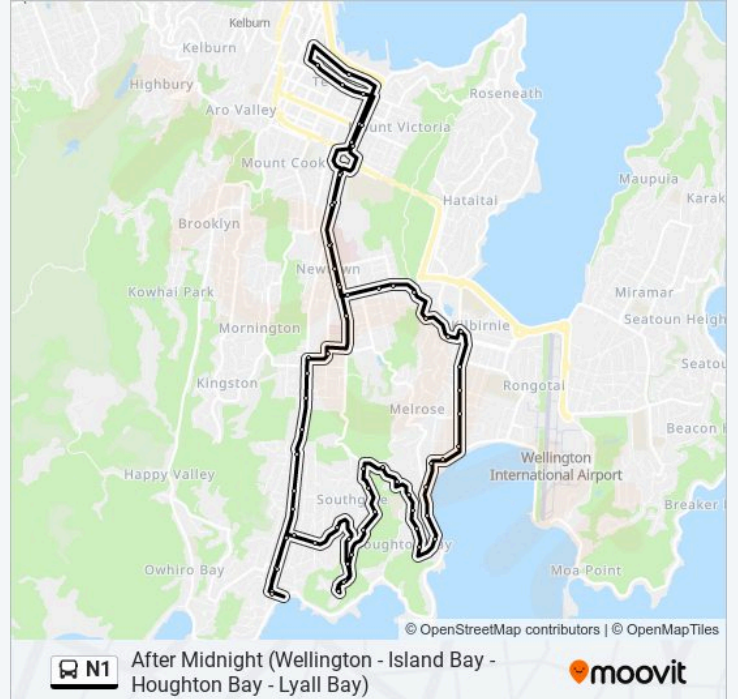

Island Bay - Reef Street Opposite Shorland Park

Island Bay - Reef Street at Shorland Park

The Parade at Humber Street (Near 300)

Mersey Street at Clyde Street

Melrose Road at Melbourne Road (Near 1)

Melrose Road (Near 41)

Melrose Road at Southgate Road

Buckley Road (Near 207)

Orchy Crescent at Buckley Road

Buckley Road at Bann Street

Buckley Road at Melrose Road

Buckley Road (Opposite 143)

Buckley Road (Near 108)

Buckley Road (Near 78)

Buckley Road (Near 44)

Buckley Road at Houghton Bay Road

Sinclair Park - Houghton Bay Road

Houghton Bay Road at Hornsey Road (Near 57)

View Road at Houghton Bay Road

View Road (Near 33)

View Road Opposite Twomey Grove

View Road at Hungerford Road (Near 97)

Lyll Bay - Hungerford Road (Near 2)

Queens Drive (Near 304)

Queens Drive at Sutherland Road

Queens Drive at Rua Street

Rua Street at Freyberg Street

Onepu Road at Lyall Parade (Near 222)

Onepu Road at Lyall Bay Shops

Onepu Road at Endeavour Street (Near 96)

Onepu Road at Cruickshank Street

Kilbirnie - Stop C