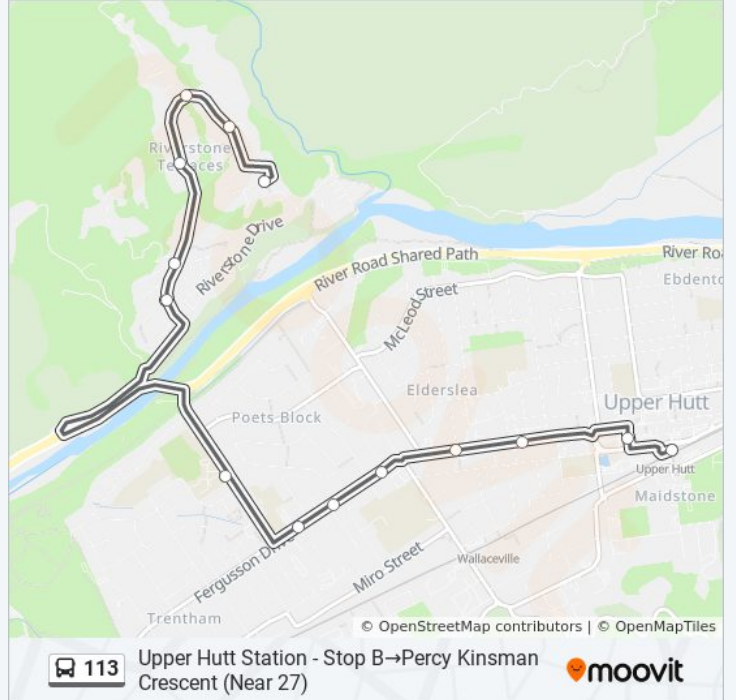

- Percy Kinsman Crescent (Near 27)
- Kirton Drive at Percy Kinsman Crescent
- Kirton Drive at Ronald Scott Grove
- Kirton Drive Opposite Grace Nicholls Grove
- Kirton Drive (Near 62)
- Kirton Drive at James Nairn Grove
- Kirton Drive at Riverstone Drive
- Shakespeare Avenue (Near 25)
- Shakespeare Avenue (Near 49)
- Shakespeare Avenue at Moonshine Road (Near 83)
- Upper Hutt College - Moonshine Road (Near 34)
- Fergusson Drive at Trentham School
- Fergusson Drive Opposite Refreshment Place
- Fergusson Rest Home (Near 657)
- Fergusson Drive at Golders Road (Near 699)
- Fergusson Drive at Broadway Shops
- Fergusson Drive at Fraser Crescent
- Wilson Street at Bradley Lane
- Upper Hutt Station - Stop B

113 bus Info
Direction: Percy Kinsman Crescent (Near 27)→Upper Hutt Station - Stop B
Stops: 19
Trip Duration: 15 min
Line Summary:

Direction: Upper Hutt Station - Stop B → Percy Kinsman Crescent (Near 27)

14 stops

[VIEW LINE SCHEDULE](#)

- Upper Hutt Station - Stop B
- Wilson Street at Criterion Lane
- Fergusson Drive at Richmond Street
- Fergusson Drive Opposite Golders Road
- Fergusson Drive at Fergusson Rest Home
- Fergusson Drive at Refreshment Place
- Trentham School - Fergusson Drive (Opposite)
- Upper Hutt College - Moonshine Road
- Kirton Drive at Betty Watt Grove
- Kirton Drive at Garrett Place
- Kirton Drive (Near 69)
- Kirton Drive at Grace Nicholls Grove
- Kirton Drive at Mcewen Crescent
- Percy Kinsman Crescent (Near 27)

113 bus Info

Direction: Upper Hutt Station - Stop B → Percy Kinsman Crescent (Near 27)

Stops: 14

Trip Duration: 18 min

Line Summary:

113 bus time schedules and route maps are available in an offline PDF at moovitapp.com. Use the [Moovit App](#) to see live bus times, train schedule or subway schedule, and step-by-step directions for all public transit in Wellington.