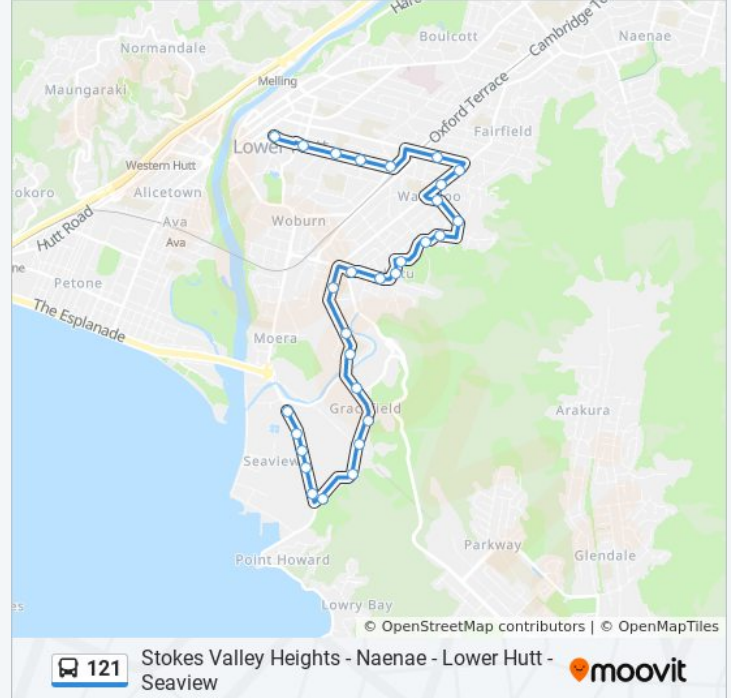

**121 bus Info**

**Direction:** Lower Hutt - Queensgate - Stop C→Seaview Road at Parkside Road

**Stops:** 29

**Trip Duration:** 24 min

**Line Summary:**

Bell Road at Gracefield School (Near 18)

Bell Road South at Gracefield Road

Gracefield Road (Near 116)

Gracefield Road at Tunnel Grove

Gracefield Road (Near 198)

Gracefield Road (Near 240)

Seaview Road Opposite Gracefield Road

Seaview Road at Barnes Street (Near 58)

Seaview Road at Barnes Street

Seaview Road (Opposite 47)

Seaview Road at Parkside Road

**Direction: Seaview - Seaview Road (Near 43)→Lower Hutt - Queensgate - Stop A**

28 stops

[VIEW LINE SCHEDULE](#)

Seaview - Seaview Road (Near 43)

Seaview Road (Near 47)

Riverside Drive at Malone Road (Near 215)