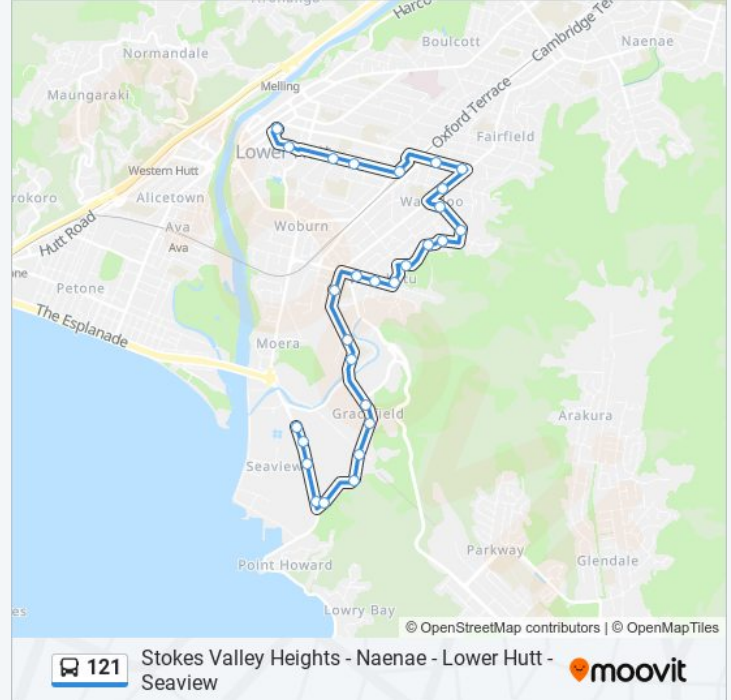

121 bus Info

Direction: Seaview - Seaview Road (Near 43)→Lower Hutt - Queensgate - Stop A

Stops: 28

Trip Duration: 20 min

Line Summary:

Riverside Drive at Freyburg Street (Near 221)

Riverside Drive at the Open Polytechnic

Birdwood Road (Near 20)

Waiwhetu Road at Hardy Street

Waterloo Road at Waiwhetu Road

Waterloo Road (Near 260)

Waterloo Station - Oxford Terrace (Stop B)

Knights Road at Mahoe Street (Near 146)

Knights Road Opposite Chilton St James School

Knights Road at SS Peter And Paul School

Lower Hutt - Queensgate - Stop A

Direction: Seaview - Seaview Road (Near 43)→Stokes Valley Heights - Robson Street

78 stops

[VIEW LINE SCHEDULE](#)

Seaview - Seaview Road (Near 43)