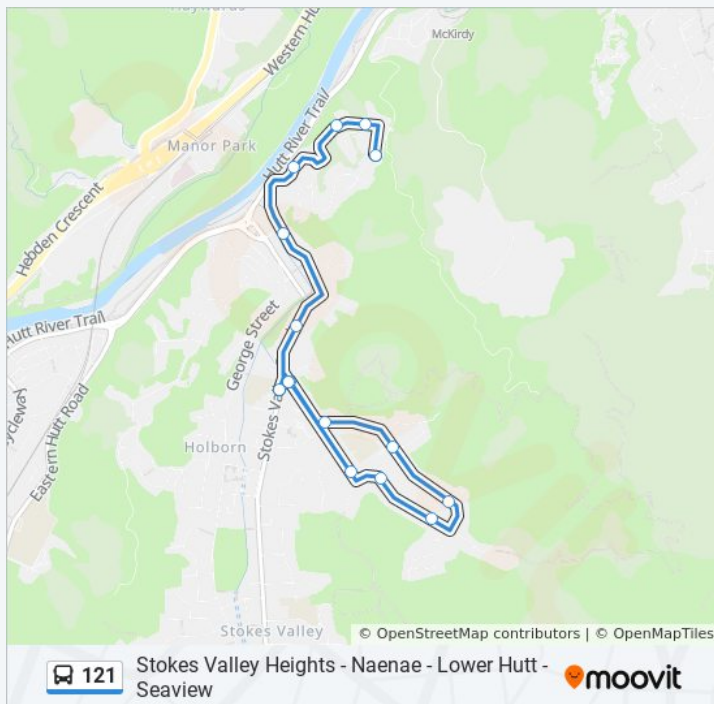

**121 bus Info**

Glen Road at Stokes Valley Road

Stokes Valley Road (Near 78)

Thomas Street at Wagon Road

Manor Drive (Near 13)

Kingsley Street (Near 26)

Kingsley Street (Near 61)

Stokes Valley Heights - Robson Street

**Direction:** Tui Glen School (Near 128)→Stokes Valley Heights - Robson Street

**Stops:** 15

**Trip Duration:** 12 min

**Line Summary:**

121 bus time schedules and route maps are available in an offline PDF at [moovitapp.com](https://moovitapp.com). Use the [Moovit App](#) to see live bus times, train schedule or subway schedule, and step-by-step directions for all public transit in Wellington.