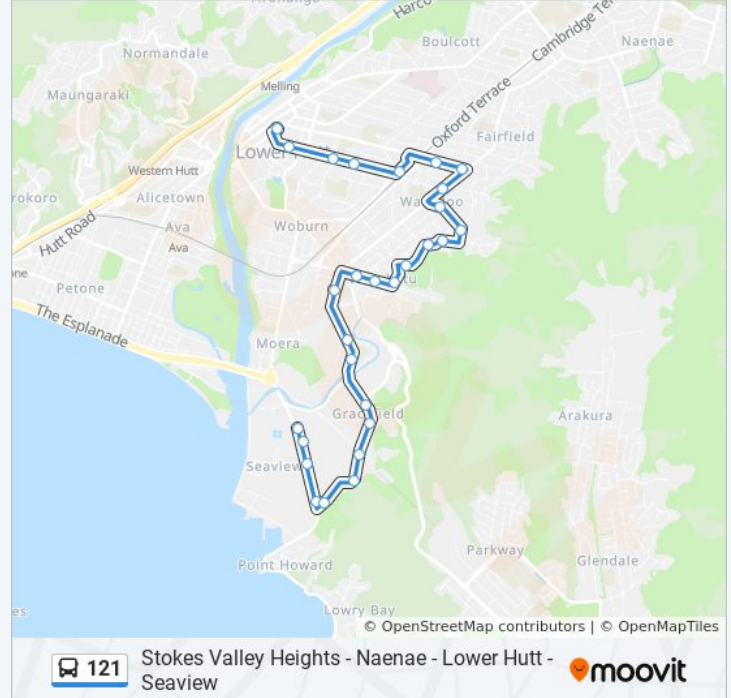

Riverside Drive at Malone Road (Near 215)

### 121 bus Info

**Direction:** Seaview - Seaview Road (Near 43)→Lower Hutt - Queensgate - Stop A

**Stops:** 28

**Trip Duration:** 20 min

**Line Summary:**

Riverside Drive at Freyburg Street (Near 221)

Riverside Drive at the Open Polytechnic

Birdwood Road (Near 20)

Waiwhetu Road at Hardy Street

Waterloo Road at Waiwhetu Road

Waterloo Road (Near 260)

Waterloo Station - Oxford Terrace (Stop B)

Knights Road at Mahoe Street (Near 146)

Knights Road Opposite Chilton St James School

Knights Road at SS Peter And Paul School

Lower Hutt - Queensgate - Stop A

**Direction: Seaview - Seaview Road (Near 43)→Stokes Valley Heights - Robson Street**

78 stops

[VIEW LINE SCHEDULE](#)

Seaview - Seaview Road (Near 43)