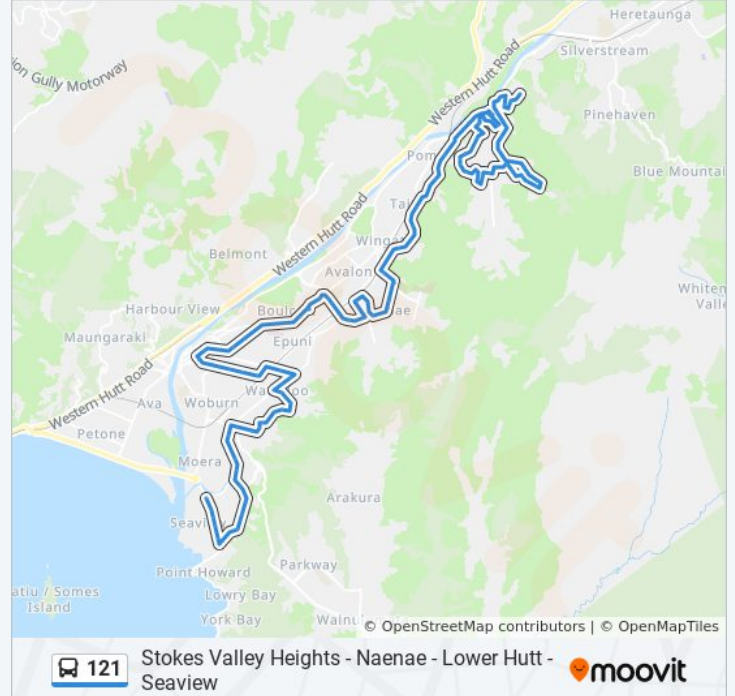

Hawthorn Crescent at Stokes Valley Road (Near 4)

Stokes Valley Shops - Bowers Street

Stokes Valley Shops - George Street

Logie Street (Near 39)

Logie Street at Fenchurch Grove Walkway

Logie Street at Shaftsbury Grove

Holborn Drive at Aldersgate Grove

Holborn Drive (Near 172)

Holborn Drive at Greenwich Grove (Near 136)

Holborn Drive (Near 106)

Holborn Drive (Near 74)

Holborn Drive Opposite Harold Grove

Holborn Drive (Near 12)

Holborn Drive at Stokes Valley Road

Stokes Valley Entrance - Stop B

Pomare Station- Eastern Hutt Road (Opposite)

Taita College - Eastern Hutt Road

Taita Station - Eastern Hutt Road - Stop E

Eastern Hutt Road at Peterkin Street North (Near 80)

Eastern Hutt Road (Near 38)

Eastern Hutt Road at Peterkin Street South (Near 17)

Naenae - Kowhai Street (Near 7)

Naenae Road at Kowhai Street (Near 294)

Naenae Road at Rata Street (Near 248)

Naenae Road at Bush Street

Naenae Road at Bertram Grove

Naenae Station (Bus Stop)

Naenae Road at Vogel Street (Near 154)

Naenae Road at Horlor Street (Near 116)

Naenae College - Daysh Street (Near 26)

High Street at Park Avenue