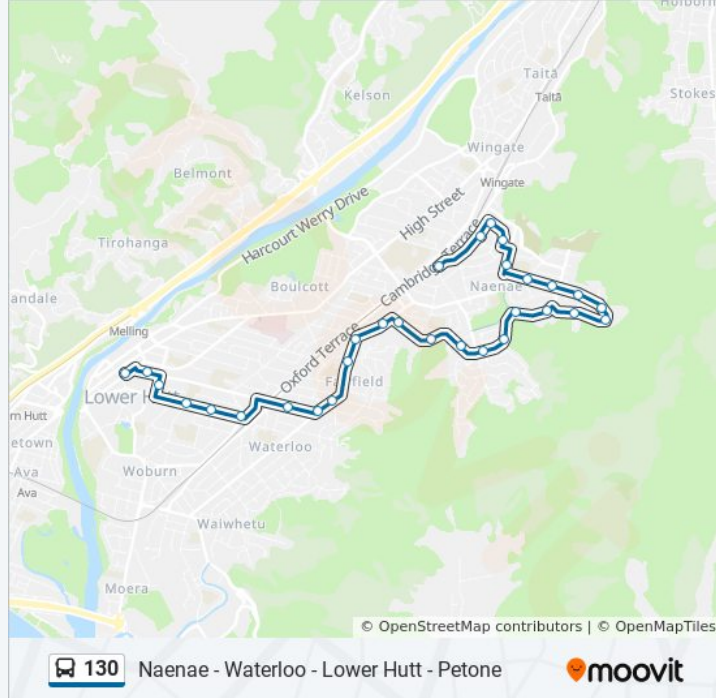

130 bus Info

Direction: Lower Hutt - Queensgate - Stop A→Naenae Station (Bus Stop)

Stops: 30

Trip Duration: 23 min

Line Summary:

Hay Street at Boyd Grove (Near 29)

Hay Street (Wesley Rata Village)

Rata Street (Near 204)

Rata Street (Near 158)

Rata Street at Waddington Drive

Rata Street School (Near 76)

Naenae Road at Rata Street (Near 251)

Hewer Crescent (Near 67)

Hewer Crescent at Sladden Street

Sladden Street (Near 42)

Naenae Station (Bus Stop)

Direction: Naenae Station (Bus Stop)→Petone Station - Stop B

48 stops

[VIEW LINE SCHEDULE](#)

Naenae Station (Bus Stop)

Sladden Street (Near 43)

Hewer Crescent at Sladden Street (Near 116)

Hewer Crescent (Near 70)

Naenae Road at Rata Street (Near 248)

Rata Street School (Near 75)

Rata Street at Rimu Street (Near 117)

Rata Street (Near 159)

Rata Street (Near 241)

Rata Street at Wesley Rata Village

Hay Street at Boyd Grove