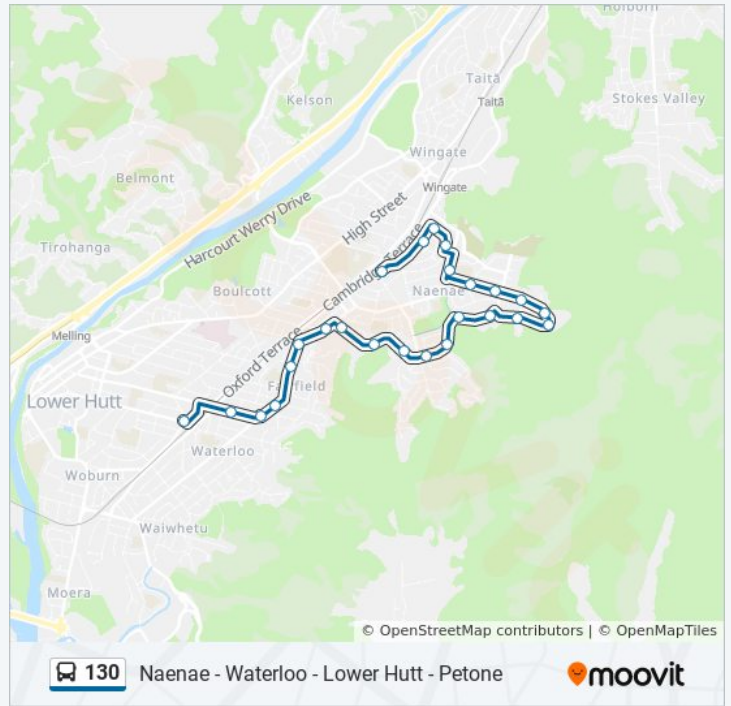

Hay Street at Boyd Grove (Near 29)

Hay Street (Wesley Rata Village)

Rata Street (Near 204)

Rata Street (Near 158)

Rata Street at Waddington Drive

Rata Street School (Near 76)

Naenae Road at Rata Street (Near 251)

Hewer Crescent (Near 67)

Hewer Crescent at Sladden Street

Sladden Street (Near 42)

Naenae Station (Bus Stop)

130 bus time schedules and route maps are available in an offline PDF at moovitapp.com. Use the [Moovit App](#) to see live bus times, train schedule or subway schedule, and step-by-step directions for all public transit in Wellington.