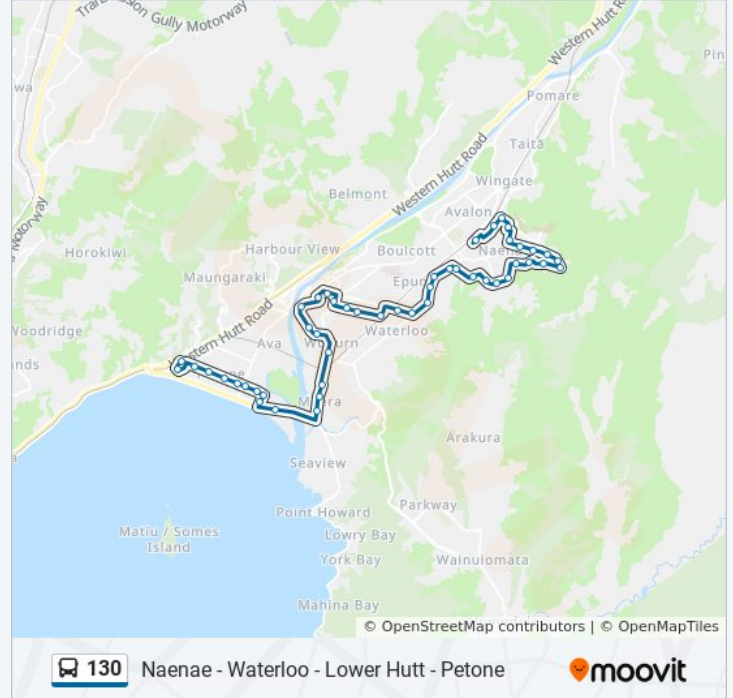

Jackson Street at Patrick Street

Jackson Street at Aurora Street

Jackson Street at Bolton Street

Jackson Street at Beach Street

Jackson Street at Sydney Street (Near 176)

Jackson Street Near Gear Street

Lochy Street at Nevis Street

Petone Station - Stop B

Station (Bus Stop)

49 stops

[VIEW LINE SCHEDULE](#)

Petone Station - Stop B

Jackson Street at Te Puni Street (Eastbound)

Jackson Street at Petone Avenue

Jackson Street at Sydney Street