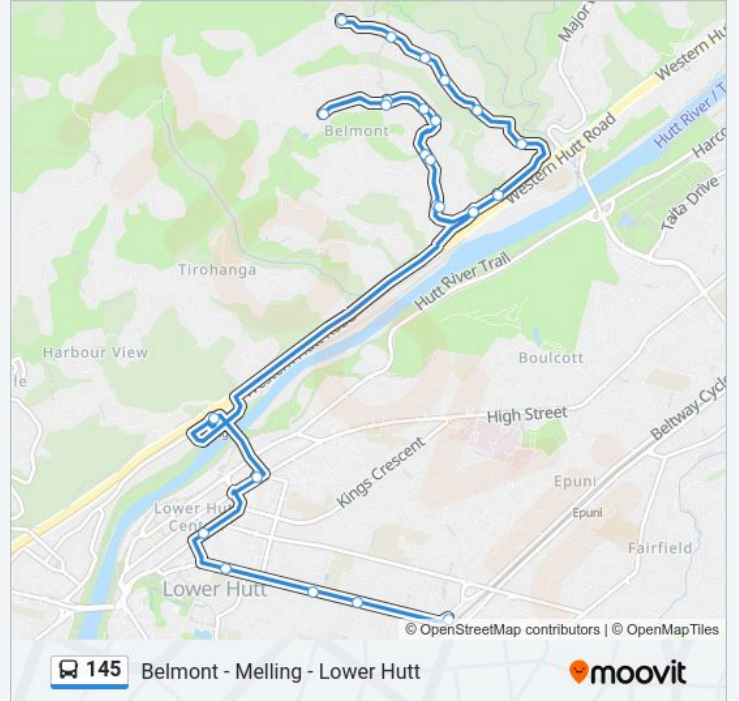

Hill Road at Belmont Terrace

Hill Road at Foster Crescent (Opposite 50)

Hill Road (Near 77)

Hill Road (Near 97)

Hill Road (Near 133)

Belmont - Hill Road

145 bus time schedules and route maps are available in an offline PDF at moovitapp.com. Use the Moovit App to see live bus times, train schedule or subway schedule, and step-by-step directions for all public transit in Wellington.

© 2025 Moovit - All Rights Reserved