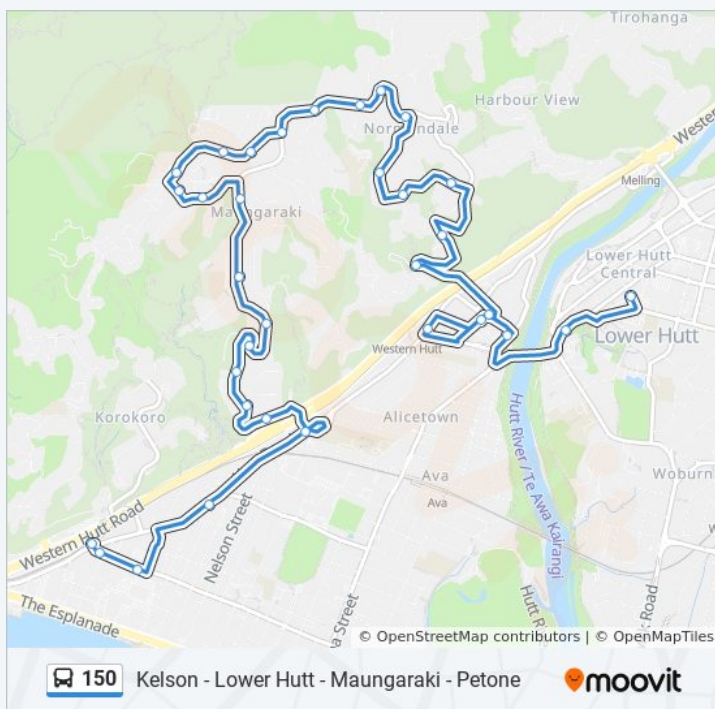

Dowse Drive (Near 4)

Hutt Road (Near 408)

Hutt Road (Near 142)

Jackson Street Near Gear Street

Jackson Street at Te Puni Street (Westbound)

Petone Station - Stop A

Direction: Lower Hutt - Queensgate - Stop B → Petone Station - Stop A

Acacia Avenue Opposite Camellia Terrace

Dowse Drive at Acacia Avenue (Near 208)

Maungaraki Shops (Opposite)

Dowse Drive at Mulberry Street

Dowse Drive (Near 82)

150 bus Time Schedule

Lower Hutt - Queensgate - Stop B → Petone Station - Stop A Route Timetable:

Sunday	08:00
Monday	06:00
Tuesday	06:00
Wednesday	06:00
Thursday	06:00
Friday	06:00
Saturday	Not Operational

150 bus Info

Direction: Lower Hutt - Queensgate - Stop B → Petone Station - Stop A

Stops: 33

Trip Duration: 24 min

Line Summary:

Dowse Drive (Near 56)

Dowse Drive at Magnolia Grove (Near 24)

Dowse Drive (Near 4)

Hutt Road (Near 408)

Hutt Road (Near 142)

Jackson Street Near Gear Street

Jackson Street at Te Puni Street (Westbound)