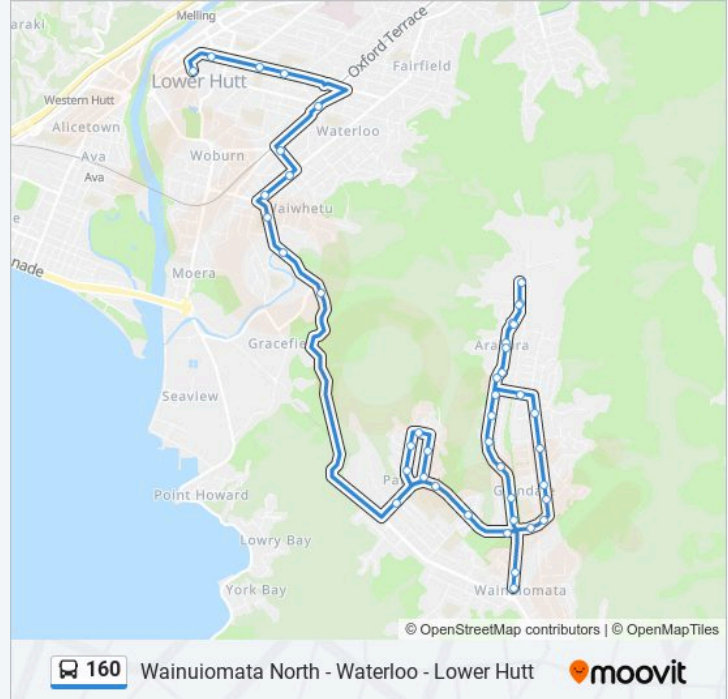

160 bus Info

Direction: Lower Hutt - Queensgate - Stop C→Fitzherbert Road at Shopping Centre

Stops: 47

Trip Duration: 32 min

Line Summary:

Meremere Street (Near 2)

Wainuiomata High School - Parkway (Opposite)

160 bus Info

Direction: Lower Hutt - Queensgate - Stop C → Wainuiomata - Main Road (Near 163)

Stops: 53

Trip Duration: 37 min

Line Summary:

Wellington Road at Stockdale Street (Near 325)

Wainuiomata North - Ipswich Grove

160 bus Time Schedule

Wainuiomata Shopping Centre - Fitzherbert Road → Lower Hutt - Queensgate - Stop C Route
Timetable:

Sunday	07:23 - 22:57
Monday	05:48 - 22:56
Tuesday	05:48 - 22:56
Wednesday	05:48 - 22:56
Thursday	05:48 - 22:56
Friday	05:48 - 22:56
Saturday	06:23 - 22:57

160 bus Info

Direction: Wainuiomata Shopping Centre - Fitzherbert Road → Lower Hutt - Queensgate - Stop C

Stops: 44

Trip Duration: 30 min

Line Summary:

Wellington Road at Whitehall Street
Wellington Road at Norfolk Street (Near 186)
Wellington Road at Kent Street (Near 164)
Wellington Road at Dublin Street (Near 128)
Wellington Road at Dover Road
Wellington Road at Devon Street (Near 52)
Wellington Road at Parkway (Near 13)
Frederick Wise Park - Parkway
Parkway at Grovedale Square
Wainuiomata High School - Parkway
Mohaka Street (Near 17)
Mohaka Street (Near 29)
Manutuke Street
Meremere Street (Near 38)
Meremere Street (Near 2)
Parkway Opposite Waiu Street
Wainuiomata Road at Gracefield Road
Waiwhetu - Wainui Road (Near 50)
Wainui Road at Our Lady Of the Rosary (Near 10)
Waiwhetu Road at Rodney Street
Waiwhetu Road at Guthrie Street
Guthrie Street at Trafalgar Street
Waterloo Station - Stop D
Waterloo Road Opposite St Bernard's College
Waterloo Road at Chilton St James
Waterloo Road at Queensgate
Lower Hutt - Queensgate - Stop C