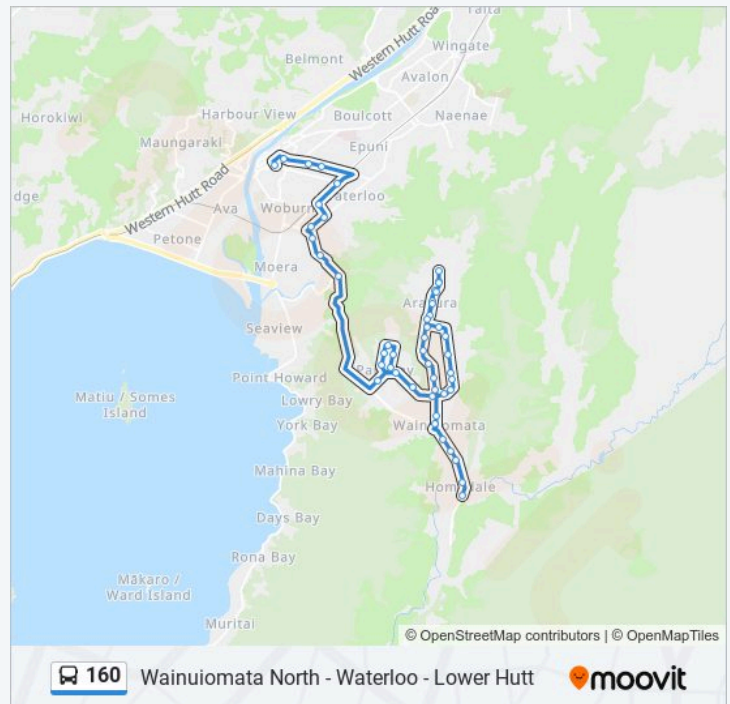

160 bus Info

Direction: Lower Hutt - Queensgate - Stop C → Wainuiomata - Main Road (Near 163)

Stops: 53

Trip Duration: 37 min

Line Summary:

Wellington Road at Stockdale Street (Near 325)

Wainuiomata North - Ipswich Grove

Mohaka Street (Near 29)

Manutuke Street

Meremere Street (Near 38)

Meremere Street (Near 2)

Parkway Opposite Waiu Street

Wainuiomata Road at Gracefield Road

160 bus Info

Direction: Wainuiomata - Main Road (Near 162)→Lower Hutt - Queensgate - Stop C

Stops: 49

Trip Duration: 41 min

Line Summary:

Waiwhetu - Wainui Road (Near 50)

Wainui Road at Our Lady Of the Rosary (Near 10)

Waiwhetu Road at Rodney Street

Waiwhetu Road at Guthrie Street

Guthrie Street at Trafalgar Street

Waterloo Station - Stop D

Waterloo Road Opposite St Bernard's College

Waterloo Road at Chilton St James

Waterloo Road at Queensgate

Lower Hutt - Queensgate - Stop C

Direction: Wainuiomata Shopping Centre - Fitzherbert Road → Lower Hutt - Queensgate - Stop C