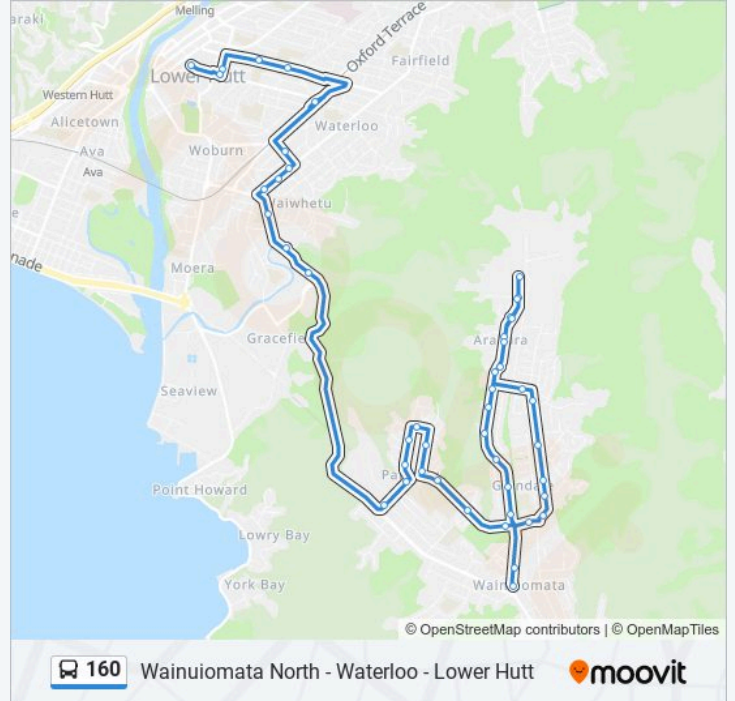

160 bus Info

Direction: Lower Hutt - Queensgate - Stop C→Fitzherbert Road at Shopping Centre

Stops: 47

Trip Duration: 32 min

Line Summary:

Meremere Street (Near 2)

Wainuiomata High School - Parkway (Opposite)

Wise Street at Pencarrow Crescent (Near 124)

Wise Street at Russell Road

Wise Street at Derwent Street (Near 30)

Wise Street at Thirlmere Street

Nelson Crescent at Wise Street (Near 26)

Nelson Crescent at Heath Street

Fitzherbert Road at Gospel Chapel

Fitzherbert Road at Shopping Centre

160 Wainuiomata North - Waterloo - Lower Hutt moovit

Direction: Lower Hutt - Queensgate - Stop C→Wainuiomata - Main Road (Near 163)

53 stops

Stops: 49

Trip Duration: 41 min

Line Summary:

Waiwhetu - Wainui Road (Near 50)

Wainui Road at Our Lady Of the Rosary (Near 10)

Waiwhetu Road at Rodney Street

Waiwhetu Road at Guthrie Street

Guthrie Street at Trafalgar Street