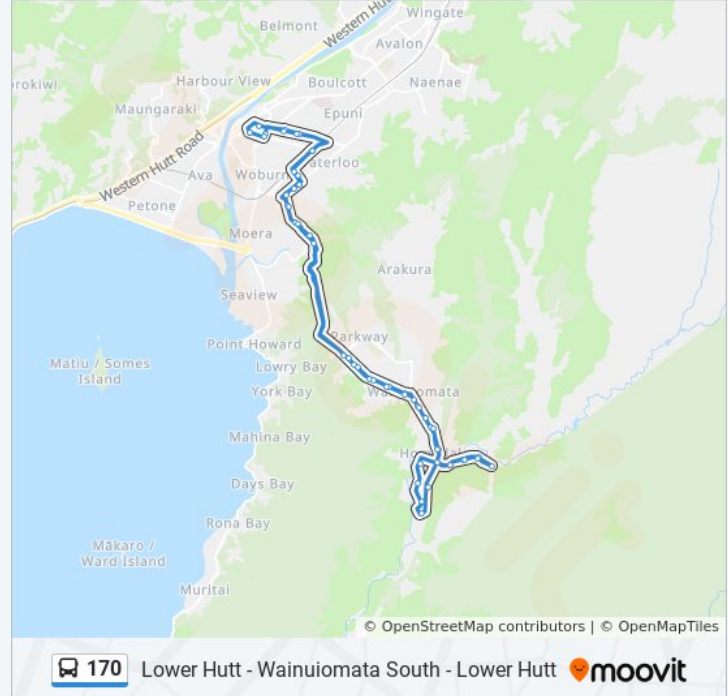

Wainuiomata Road at Davis Grove (Near 109)

Wainuiomata Road at Maire Street

Wainuiomata Road at Parkway (Near 189)

Wainuiomata Road at Gracefield Road

Waiwhetu - Wainui Road (Near 50)

Wainui Road at Our Lady Of the Rosary (Near 10)

Waiwhetu Road at Rodney Street

Waiwhetu Road at Guthrie Street

Guthrie Street at Trafalgar Street

Waterloo Station - Stop D

Waterloo Road Opposite St Bernard's College

Waterloo Road at Chilton St James

Waterloo Road at Queensgate

Lower Hutt - Queensgate - Stop C

**Direction: Lower Hutt - Queensgate - Stop C → Wainuiomata - Main Road (Near 162)**

37 stops

[VIEW LINE SCHEDULE](#)

Lower Hutt - Queensgate - Stop C

Knights Road at Cornwall Street