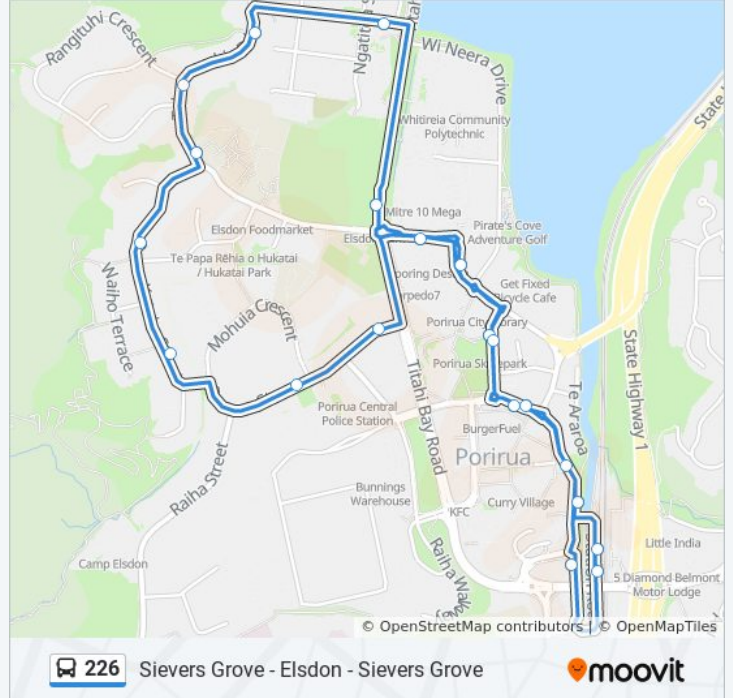

- Porirua Station - Stop A
- Lyttelton Avenue at Walton Leigh Avenue
- Lyttelton Avenue at Ferry Place
- Lyttelton Avenue at Kilkerran Place
- Norrie Street - Te Rauparaha Park
- Porirua - Semple Street
- Titahi Bay Road at Elsdon Park
- Whitireia Polytechnic - Te Hiko Street Medical Centre
- Takapuwahia Drive at Te Hiko Street (Near 55)
- Takapuwahia Drive at Rangituhi Crescent (Near 17)
- Takapuwahia Drive at Kotuku Street
- Kotuku Street (Near 50)
- Kotuku Street (Near 16)
- Prosser Street (Near 22)
- Prosser Street at Gluepot Lane
- Porirua - Parumoana Street
- Norrie Street Opposite Te Rauparaha Park
- Lyttelton Avenue - at Parumoana Street

226 bus Info

Direction: Porirua Station - Stop A→Porirua Station - Stop C

Stops: 20

Trip Duration: 20 min

Line Summary:

Lyttelton Avenue (Opposite New World)

Porirua Station - Stop C

Direction: Porirua Station - Stop A → Sievers Grove (Near 97)

39 stops

[VIEW LINE SCHEDULE](#)

Porirua Station - Stop A

Lyttelton Avenue at Walton Leigh Avenue

Lyttelton Avenue at Ferry Place

Lyttelton Avenue at Kilkerran Place

Norrie Street - Te Rauparaha Park

Porirua - Semple Street

Titahi Bay Road at Elsdon Park

Whitireia Polytechnic - Te Hiko Street Medical Centre

Takapuwahia Drive at Te Hiko Street (Near 55)

Takapuwahia Drive at Rangituhi Crescent (Near 17)

Takapuwahia Drive at Kotuku Street