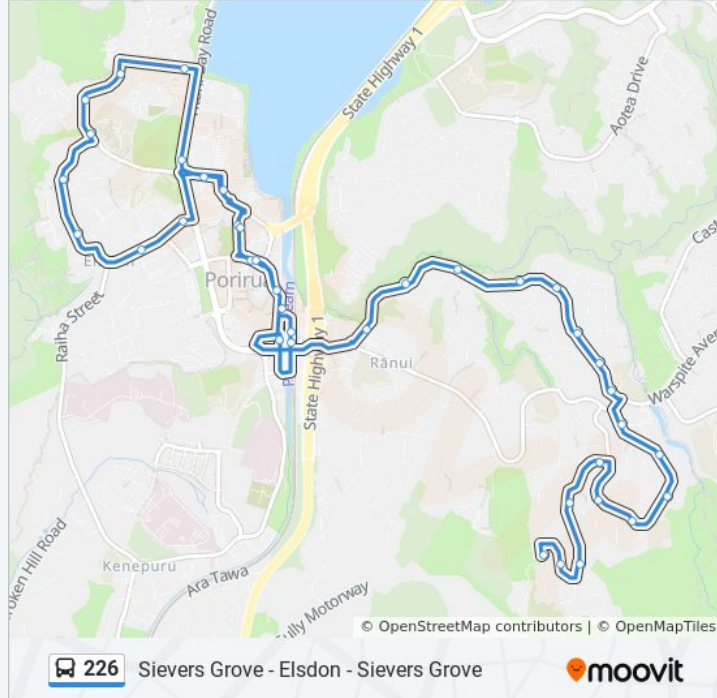

Stops: 39

Trip Duration: 39 min

Line Summary:

Lyttelton Avenue - at Parumoana Street

Lyttelton Avenue (Opposite New World)

Porirua Station - Stop C

Lyttelton Avenue at Walton Leigh Avenue

Champion Street at Mephram Place

Champion Street (Opposite 38)

Champion Street at Windley Street

Champion Street at Cornwall Crescent (Near 105)

Champion Street at Hereford Street (Near 129)

Champion Street (Near 157)

Champion Street at Gloucester Street (Near 179)

Champion Street (Near 205)

Cannons Creek Shops - Bedford Street

Bedford Street (Near 164)

Bedford Street (Near 122)

Bedford Street (Near 92)

Bedford Street at Durham Street (Near 70)

Hampshire Street at Bedford Street (Near 114)

Sievers Grove (Near 216)

Sievers Grove (Near 174)

Swansea Street (Near 16)

Sievers Grove (Near 97)

Direction: Sievers Grove (Near 97)→Porirua Station - Stop C

38 stops

[VIEW LINE SCHEDULE](#)

Sievers Grove (Near 97)