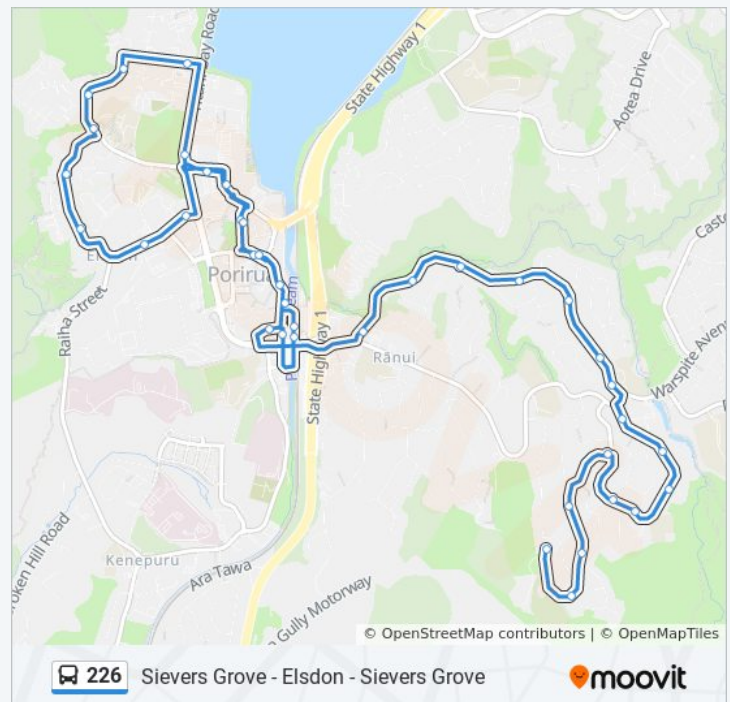

Lyttelton Avenue at Kilkerran Place

Norrie Street - Te Rauparaha Park

Porirua - Semple Street

Titahi Bay Road at Elsdon Park

Whitireia Polytechnic - Te Hiko Street Medical Centre

Takapuwahia Drive at Te Hiko Street (Near 55)

Norrie Street Opposite Te Rauparaha Park

Lyttelton Avenue - at Parumoana Street

Lyttelton Avenue (Opposite New World)

226 bus Info

Direction: Sievers Grove (Near 97)→Porirua Station - Stop C

Stops: 38

Trip Duration: 44 min

Line Summary:

Direction: Sievers Grove (Near 97)→Sievers Grove (Near 97)

57 stops

[VIEW LINE SCHEDULE](#)

- Sievers Grove (Near 97)
- Sievers Grove (Near 151)
- Sievers Grove (Near 177)
- Sievers Grove at Sievers Reserve
- Hampshire Street at Bedford Street
- Bedford Street at Durham Street (Near 73)
- Bedford Street (Near 103)
- Bedford Street at Leicester Street
- Bedford Street (Near 187)
- Cannons Creek Shops - Bedford Street (Near 225)
- Champion Street (Near 208)
- Champion Street at Gloucester Street (Near 178)
- Champion Street at Hereford Street (Near 138)
- Champion Street at Cornwall Crescent (Near 104)
- Champion Street at Windley Street (Near 70)
- Champion Street (Near 38)
- Champion Street (Near 2)
- North City Plaza - Walton Leigh Avenue
- Porirua Station - Stop A
- Lyttelton Avenue at Walton Leigh Avenue
- Lyttelton Avenue at Ferry Place
- Lyttelton Avenue at Kilkerran Place
- Norrie Street - Te Rauparaha Park
- Porirua - Semple Street
- Titahi Bay Road at Elsdon Park
- Whitireia Polytechnic - Te Hiko Street Medical Centre