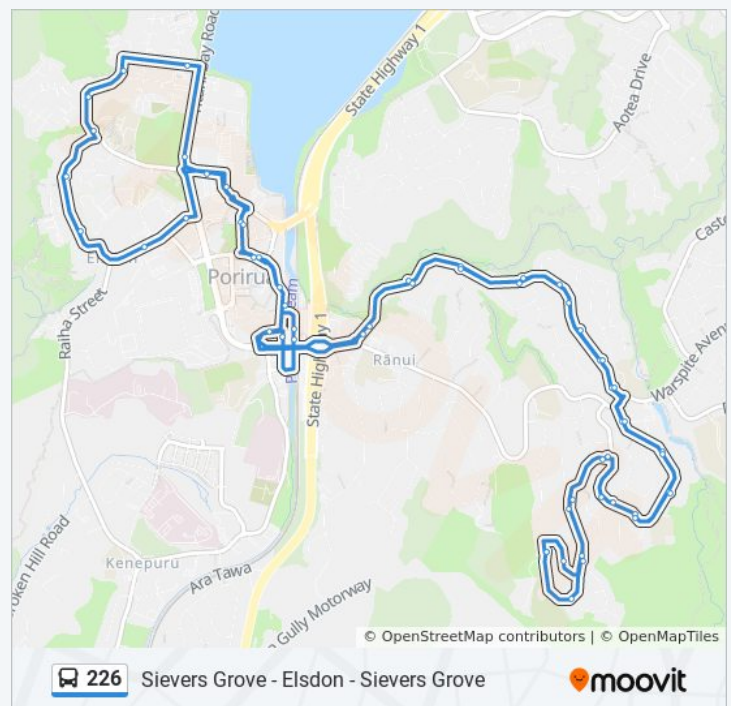

Norrie Street Opposite Te Rauparaha Park

Lyttelton Avenue - at Parumoana Street

Lyttelton Avenue (Opposite New World)

226 bus Info

Direction: Sievers Grove (Near 97)→Porirua Station - Stop C

Stops: 38

Trip Duration: 44 min

Line Summary:

Direction: Sievers Grove (Near 97)→Sievers Grove (Near 97)

57 stops

[VIEW LINE SCHEDULE](#)

- Sievers Grove (Near 97)
- Sievers Grove (Near 151)
- Sievers Grove (Near 177)
- Sievers Grove at Sievers Reserve
- Hampshire Street at Bedford Street
- Bedford Street at Durham Street (Near 73)
- Bedford Street (Near 103)
- Bedford Street at Leicester Street
- Bedford Street (Near 187)
- Cannons Creek Shops - Bedford Street (Near 225)
- Champion Street (Near 208)
- Champion Street at Gloucester Street (Near 178)
- Champion Street at Hereford Street (Near 138)
- Champion Street at Cornwall Crescent (Near 104)
- Champion Street at Windley Street (Near 70)
- Champion Street (Near 38)
- Champion Street (Near 2)
- North City Plaza - Walton Leigh Avenue
- Porirua Station - Stop A
- Lyttelton Avenue at Walton Leigh Avenue
- Lyttelton Avenue at Ferry Place
- Lyttelton Avenue at Kilkerran Place
- Norrie Street - Te Rauparaha Park
- Porirua - Semple Street
- Titahi Bay Road at Elsdon Park
- Whitireia Polytechnic - Te Hiko Street Medical Centre

226 bus Time Schedule

Sievers Grove (Near 97)→Sievers Grove (Near 97)
Route Timetable:

Sunday	Not Operational
Monday	05:58 - 18:56
Tuesday	05:58 - 18:56
Wednesday	05:58 - 18:56
Thursday	05:58 - 18:56
Friday	Not Operational
Saturday	Not Operational

226 bus Info

Direction: Sievers Grove (Near 97)→Sievers Grove (Near 97)

Stops: 57

Trip Duration: 48 min

Line Summary:

Takapuwahia Drive at Te Hiko Street (Near 55)

Takapuwahia Drive at Rangituhi Crescent (Near 17)