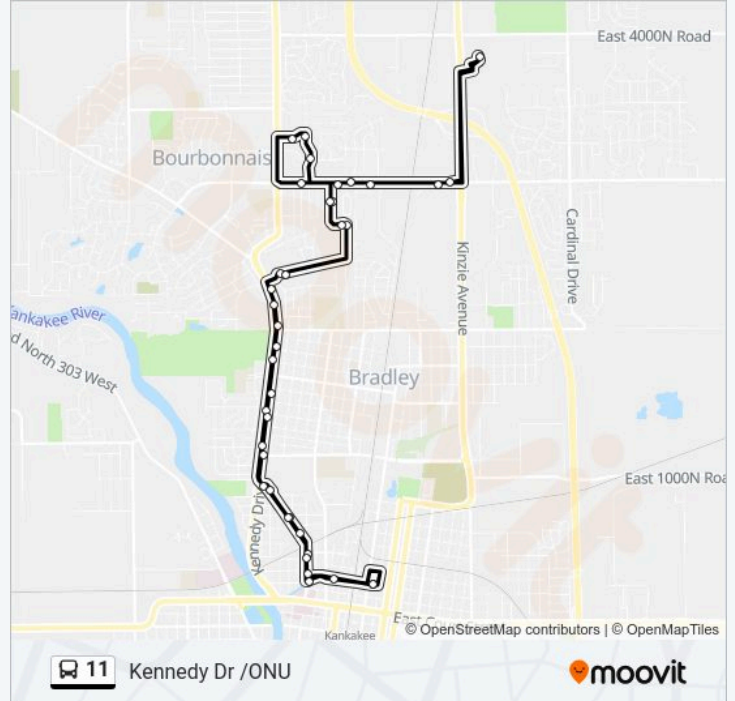

Williams Street

Mcdonald's

West Brookmont Boulevard

Superior Street

Congress Street

Grove Street

Munroe Avenue

University Avenue

11 bus Info

Direction: Kennedy Dr /ONU

Stops: 38

Trip Duration: 44 min

Line Summary:

Mooney Drive
 North Arthur Burch Drive
 Northfield Square Mall
 North Arthur Burch Drive
 Armour Road
 Stadium Drive
 East Country Court
 Olivet Nazarene University
 Chicago Dough
 Perry Farm
 Blatt
 Brookmont
 Walgreens
 Williams Street
 Cypress
 Chestnut Street
 Chestnut & Schuyler Transfer Center

Direction: Northfield Square Mall

24 stops

[VIEW LINE SCHEDULE](#)

Chestnut & Schuyler Transfer Center
 North New Street
 North 5th Avenue
 W. Cypress Street
 W. Mulberry Steet
 Williams Street
 Mcdonald's
 West Brookmont Boulevard
 Superior Street
 Congress Street
 Grove Street
 Munroe Avenue

Stops: 24

Trip Duration: 23 min

Line Summary:

University Avenue

Olivet Nazarene University

East Country Court

Stadium Drive

Kroger