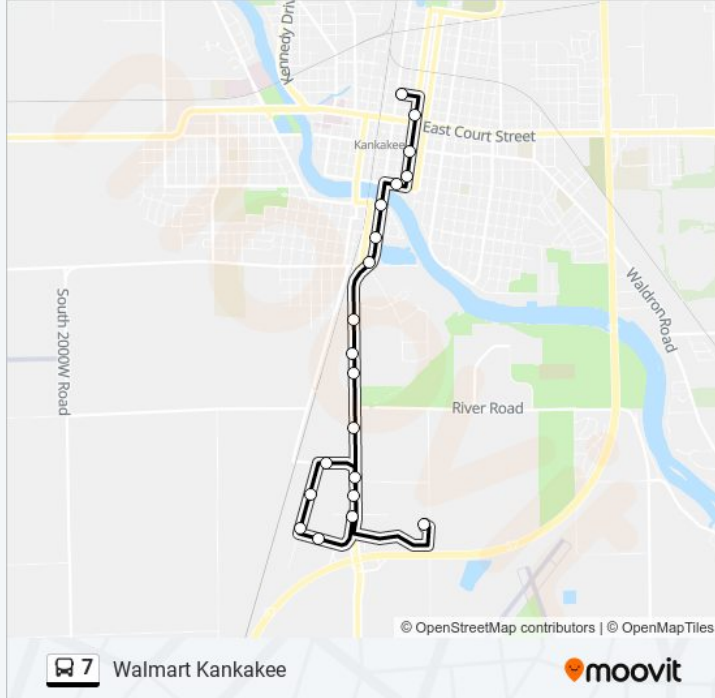

South Tech Road

Walmart Kankakee

7 bus time schedules and route maps are available in an offline PDF at moovitapp.com. Use the [Moovit App](#) to see live bus times, train schedule or subway schedule, and step-by-step directions for all public transit in Chicago.

[About Moovit](#) • [MaaS Solutions](#) • [Supported Countries](#) • [Mooviter Community](#)

© 2024 Moovit - All Rights Reserved

Check Live Arrival Times