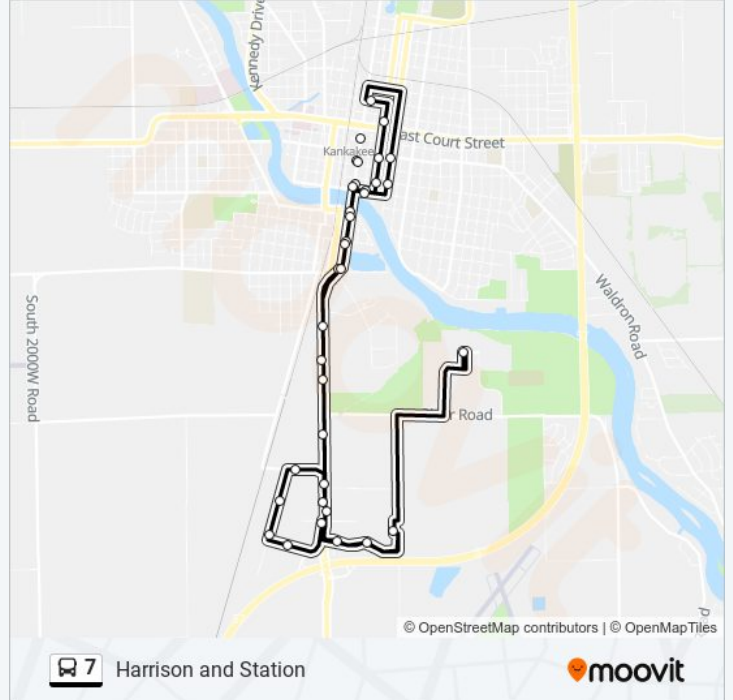

Harrison and Station

Get The App

The 7 bus line (Harrison and Station) has 2 routes. For regular weekdays, their operation hours are:
 (1) Harrison and Station: 5:00 AM - 8:00 PM (2) Walmart Kankakee: 9:00 PM
 Use the Moovit App to find the closest 7 bus station near you and find out when is the next 7 bus arriving.

- Chestnut
- Court Street
- E Station Street
- E Bourbonnais Street
- River
- Schuyler
- Hawkins
- Jeffery
- Ace Hardware
- Prairieview Homes
- Economy Inn/Greyhound Station
- Schuyler Avenue/Rd 52
- W.S. Tech Road
- Aldi
- West Industrial Drive
- Del Monte
- Festival Drive
- Festival Drive
- South Tech Road
- Walmart Kankakee
- Kcc
- Walmart Kankakee

7 bus Info
Direction: Harrison and Station
Stops: 32
Trip Duration: 27 min
Line Summary:

Dollar Tree
 Riverstone Court 2925
 Fairview Courts
 Jeffery
 Hawkins
 Water
 River
 E Bourbonnais Street
 E Station Street
 Chestnut

Direction: Walmart Kankakee

20 stops
[VIEW LINE SCHEDULE](#)

Chestnut
 Court Street
 E Station Street
 E Bourbonnais Street
 River
 Schuyler
 Hawkins
 Jeffery
 Ace Hardware
 Prairieview Homes
 Economy Inn/Greyhound Station
 Schuyler Avenue/Rd 52
 W.S. Tech Road
 Aldi
 West Industrial Drive
 Del Monte
 Festival Drive
 Festival Drive