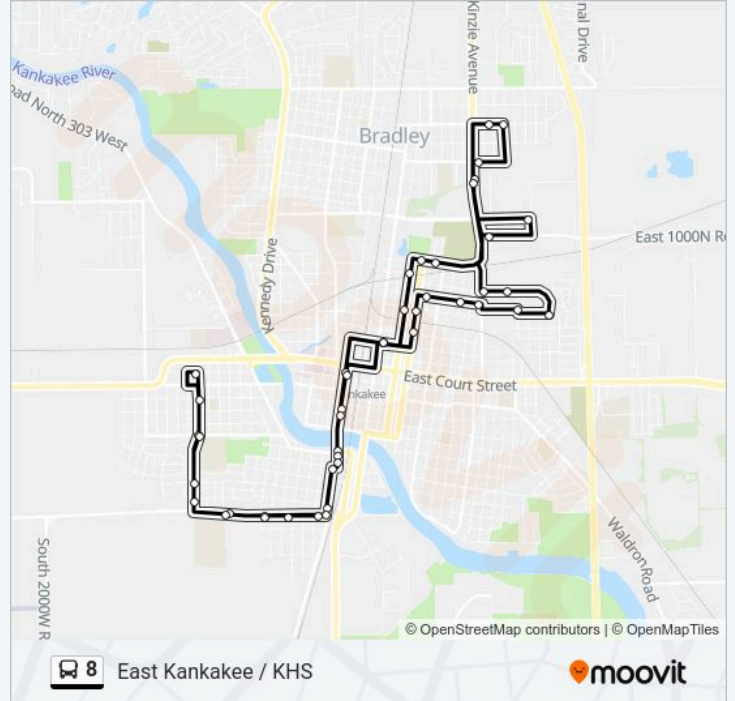

Jewel on Washington

South Washington Avenue

Chestnut & Schuyler Transfer Center

North Harrison Avenue

East Birch / N Harrison Ave

E Mulberry St / N Chicago Ave

E Mulberry St / North Wildwood Ave

North Hobbie Avenue

North Cottage Avenue

E Cedar St / North Fairmont Ave

East Willow Street

North Hobbie Ave / E Willow St

E Brookmont Blvd

Grinnell Road

South Kinzie Avenue

East Broadway Street

South Jefferson Avenue

Liberty Street

North Hobbie Avenue

Fair Street

North Harrison Avenue

North Indiana Avenue

North Indiana Avenue 597

Chestnut & Schuyler Transfer Center

8 bus time schedules and route maps are available in an offline PDF at moovitapp.com. Use the Moovit App to see live bus times, train schedule or subway schedule, and step-by-step directions for all public transit in Chicago.

© 2024 Moovit - All Rights Reserved