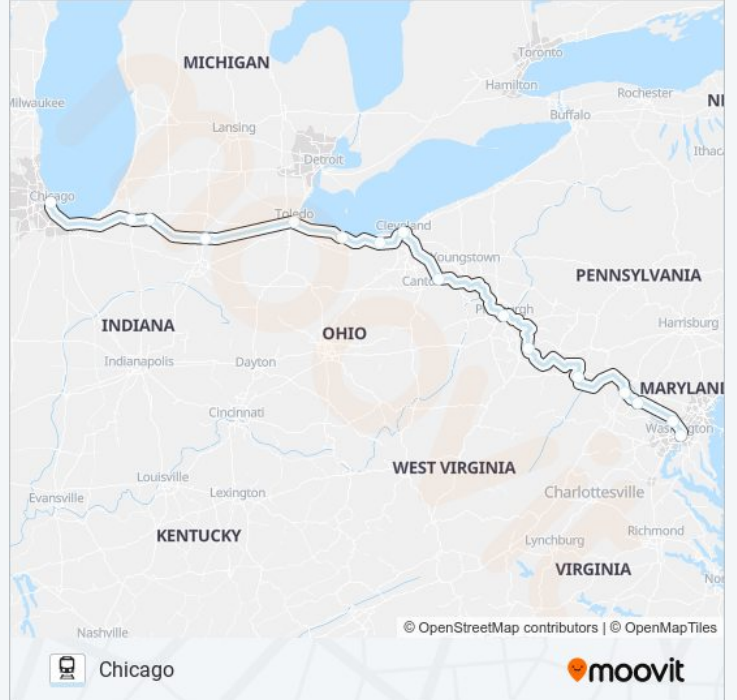

Direction: Chicago

16 stops

[VIEW LINE SCHEDULE](#)

Washington Union Station Amtrak

Rockville Amtrak

Harpers Ferry Amtrak

Martinsburg Amtrak Station

Cumberland Amtrak Station

Connellsville Amtrak

Pittsburgh Amtrak Station

Alliance Amtrak

Cleveland

Elyria Amtrak

Sandusky Amtrak Station

Toledo

Waterloo Amtrak Station

Elkhart Amtrak Station

South Bend Amtrak Station

Chicago Union Station

CAPITOL LIMITED train Time Schedule

Chicago Route Timetable:

Sunday	3:05 PM
Monday	3:05 PM
Tuesday	3:05 PM
Wednesday	3:05 PM
Thursday	3:05 PM
Friday	3:05 PM
Saturday	3:05 PM

CAPITOL LIMITED train Info**Direction:** Chicago**Stops:** 16**Trip Duration:** 1060 min**Line Summary:**

Direction: Washington

16 stops

[VIEW LINE SCHEDULE](#)

- Chicago Union Station
- South Bend Amtrak Station
- Elkhart Amtrak Station
- Waterloo Amtrak Station
- Toledo
- Sandusky Amtrak Station
- Elyria Amtrak
- Cleveland
- Alliance Amtrak
- Pittsburgh Amtrak Station
- Connellsville Amtrak
- Cumberland Amtrak Station
- Martinsburg Amtrak Station
- Harpers Ferry Amtrak
- Rockville Amtrak
- Washington Union Station Amtrak