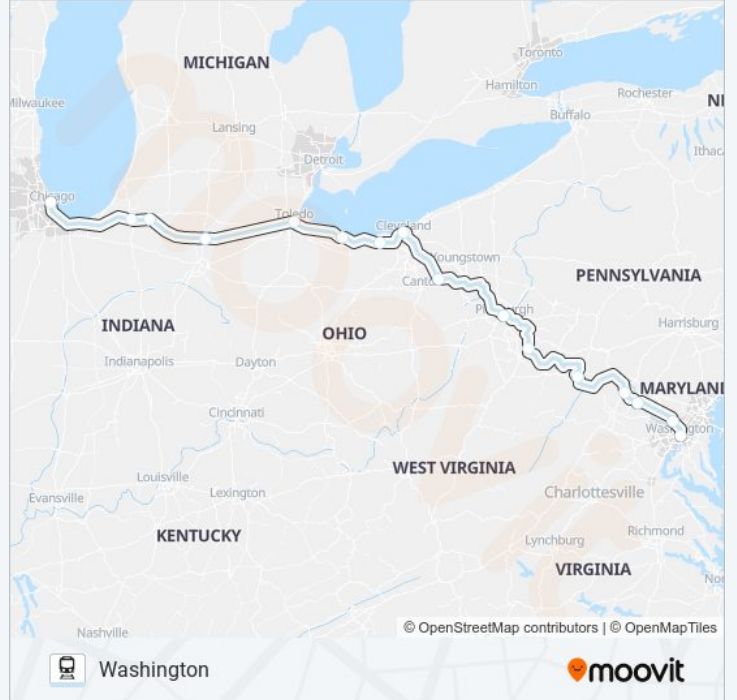

Direction: Chicago

16 stops

[VIEW LINE SCHEDULE](#)

Washington Union Station Amtrak

Rockville Amtrak

Harpers Ferry Amtrak

Martinsburg Amtrak Station

Cumberland Amtrak Station

Connellsville Amtrak

Pittsburgh Amtrak Station

Alliance Amtrak

Cleveland

Elyria Amtrak

Sandusky Amtrak Station

Toledo

Waterloo Amtrak Station

CAPITOL LIMITED train Info**Direction:** Chicago**Stops:** 16**Trip Duration:** 1060 min**Line Summary:**

Direction: Washington

16 stops

[VIEW LINE SCHEDULE](#)

- Chicago Union Station
- South Bend Amtrak Station
- Elkhart Amtrak Station
- Waterloo Amtrak Station
- Toledo
- Sandusky Amtrak Station
- Elyria Amtrak
- Cleveland
- Alliance Amtrak
- Pittsburgh Amtrak Station
- Connellsville Amtrak
- Cumberland Amtrak Station
- Martinsburg Amtrak Station
- Harpers Ferry Amtrak
- Rockville Amtrak
- Washington Union Station Amtrak

Direction: Washington

Stops: 16

Trip Duration: 1045 min

Line Summary:

CAPITOL LIMITED train time schedules and route maps are available in an offline PDF at moovitapp.com. Use the [Moovit App](#) to see live bus times, train schedule or subway schedule, and step-by-step directions for all public transit in Chicago.