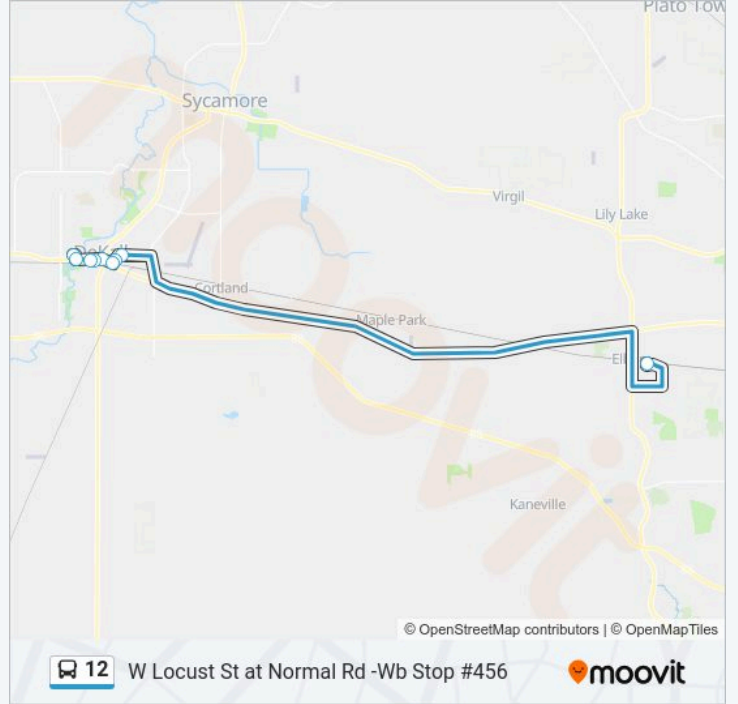

12 bus Info

Direction: Railroad Ave at Elburn Metra Station - Wb Stop #662

Stops: 8

Trip Duration: 33 min

Line Summary:

Direction: W Locust St at Normal Rd -Wb Stop #456

9 stops

[VIEW LINE SCHEDULE](#)

Railroad Ave at Elburn Metra Station - Wb Stop #662

Pleasant St at North 10th St Wb - Stop #657

7th & Pine-Sb

Locust & 6th-Wb

Locust St at 2nd St - Wb Stop #490

Lincoln Hwy & Park-Wb (Castle Bank)

West Lincoln Hwy & Pearl St - Wb Stop #598

Psychology Building

W Locust St at Normal Rd -Wb Stop #456

12 bus Time Schedule

W Locust St at Normal Rd -Wb Stop #456 Route

Timetable:

Sunday	10:25 AM - 10:20 PM
Monday	6:10 AM - 11:25 PM
Tuesday	6:10 AM - 11:25 PM
Wednesday	6:10 AM - 10:25 PM
Thursday	6:10 AM - 10:25 PM
Friday	6:10 AM - 10:25 PM
Saturday	10:25 AM - 8:15 PM

12 bus Info

Direction: W Locust St at Normal Rd -Wb Stop #456

Stops: 9

Trip Duration: 45 min

Line Summary:

12 bus time schedules and route maps are available in an offline PDF at moovitapp.com. Use the Moovit App to see live bus times, train schedule or subway schedule, and step-by-step directions for all public transit in Chicago.