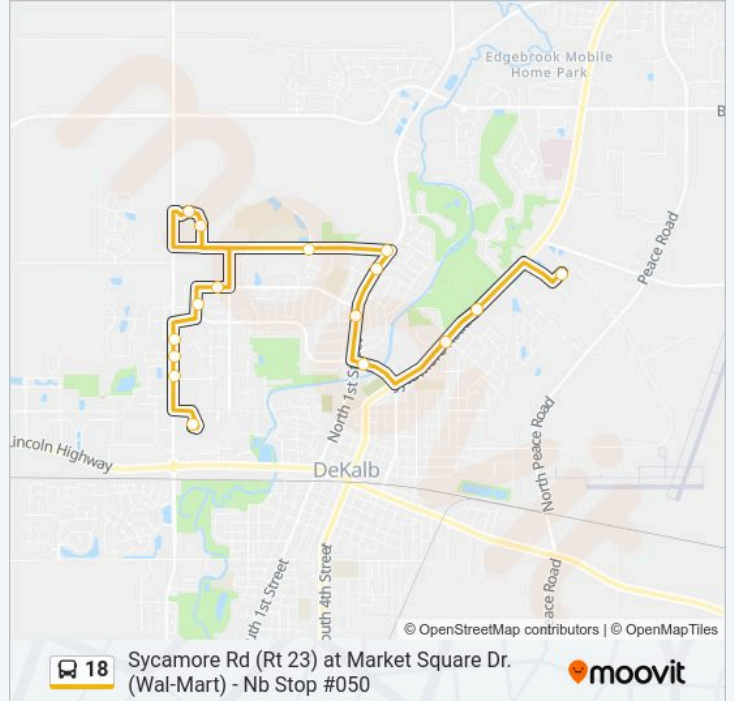

Direction: Sycamore Rd (Rt 23) at Market Square Dr. (Wal-Mart) - Nb Stop #050

16 stops

[VIEW LINE SCHEDULE](#)

- University Cir (Dusable) Rt 18 / Rt 19 Stop #628
- Annie Glidden Rd at Crane Dr - Nb Stop #528
- Annie Glidden & Loren Dr- Univ. Village
- Annie Glidden Rd. at Varsity Dr. - Nb Stop #616
- Blackhawk Rd & Edgebrook Dr
- Ridge Rd. at Amber Manor
- Dresser Rd at Annie Glidden Rd (County Health Dept.) - Nb Stop #697
- Dresser Rd at Annie Glidden Rd (Dresser Ct Apts.) - Nb Stop #235
- Dresser Rd & Wildflower Ln (DeKalb H.S.) - Eb Stop #699
- Dresser Rd at N 1st St - Eb Stop #701
- North 1st St at River Dr Sb Stop #225
- 1st St at Ridge Dr (Hillcrest Covenant Church) - Sb Stop 245
- Kindercare (South Side)
- Sycamore Rd (Rt 23) at Oakwood Ave (Jewel-Osco) - Nb Stop #660
- Sycamore Rd (Rt 23) at Berkshire Ctr. - Nb Stop #704
- Sycamore Rd (Rt 23) at Market Square Dr. (Wal-Mart) - Nb Stop #050

18 bus Time Schedule

Sycamore Rd (Rt 23) at Market Square Dr. (Wal-Mart) - Nb Stop #050 Route Timetable:

Sunday	7:30 AM - 11:30 PM
Monday	7:30 AM - 11:30 PM
Tuesday	7:30 AM - 11:30 PM
Wednesday	7:30 AM - 11:30 PM
Thursday	7:30 AM - 11:30 PM
Friday	7:30 AM - 11:30 PM
Saturday	7:30 AM - 11:30 PM

18 bus Info

Direction: Sycamore Rd (Rt 23) at Market Square Dr. (Wal-Mart) - Nb Stop #050

Stops: 16

Trip Duration: 23 min

Line Summary:

**Direction: University Cir (Dusable) Rt 18 / Rt 19
Stop #628**

25 stops

18 bus Info

Direction: University Cir (Dusable) Rt 18 / Rt 19 Stop #628

Stops: 25

Trip Duration: 28 min

Line Summary:

East Hillcrest Drive 124

1st St at Laurel Ln - Nb Stop #297

North 1st St at River Dr Nb Stop #220