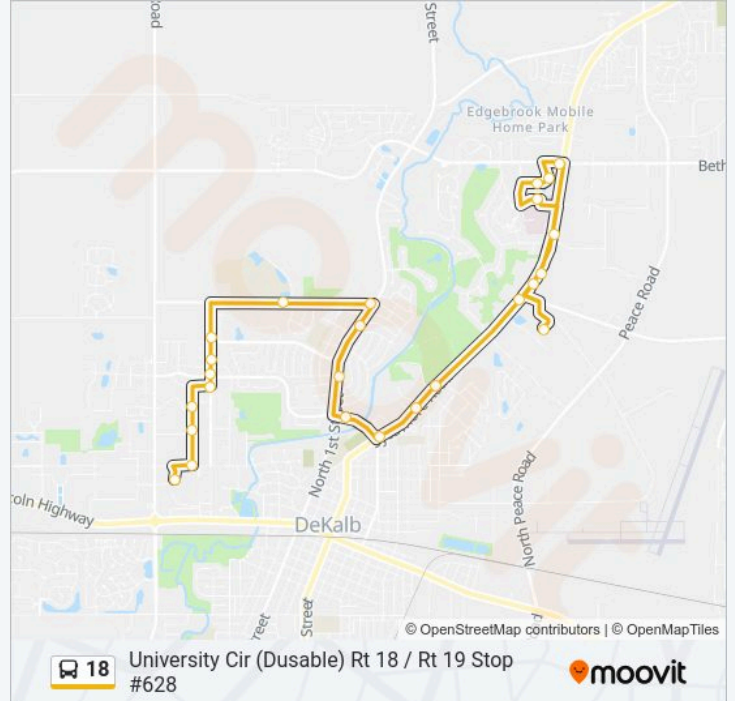

Direction: Sycamore Rd (Rt 23) at Market Square Dr. (Wal-Mart) - Nb Stop #050

16 stops

[VIEW LINE SCHEDULE](#)

- University Cir (Dusable) Rt 18 / Rt 19 Stop #628
- Annie Glidden Rd at Crane Dr - Nb Stop #528
- Annie Glidden & Loren Dr- Univ. Village
- Annie Glidden Rd. at Varsity Dr. - Nb Stop #616
- Blackhawk Rd & Edgebrook Dr
- Ridge Rd. at Amber Manor
- Dresser Rd at Annie Glidden Rd (County Health Dept.) - Nb Stop #697
- Dresser Rd at Annie Glidden Rd (Dresser Ct Apts.) - Nb Stop #235
- Dresser Rd & Wildflower Ln (DeKalb H.S.) - Eb Stop #699
- Dresser Rd at N 1st St - Eb Stop #701
- North 1st St at River Dr Sb Stop #225
- 1st St at Ridge Dr (Hillcrest Covenant Church) - Sb Stop 245
- Kindercare (South Side)
- Sycamore Rd (Rt 23) at Oakwood Ave (Jewel-Osco) - Nb Stop #660
- Sycamore Rd (Rt 23) at Berkshire Ctr. - Nb Stop #704
- Sycamore Rd (Rt 23) at Market Square Dr. (Wal-Mart) - Nb Stop #050

18 bus Info

Direction: University Cir (Dusable) Rt 18 / Rt 19 Stop #628

Stops: 25

Trip Duration: 28 min

Line Summary:

East Hillcrest Drive 124

1st St at Laurel Ln - Nb Stop #297

North 1st St at River Dr Nb Stop #220

Dresser Rd at N 1st St - Wb Stop #688

Dresser Rd & Wildflower Ln (DeKalb H.S.) - Wb Stop #689

Normal Rd at Ridge Dr. - Sb Stop #483

Normal Rd. at Edgebrook Dr. - Sb Stop #487

Normal Rd. at Hillcrest Dr. - Sb Stop #488

Normal Rd. at Greenbrier Rd. - Sb Stop #489

Russell Rd. at High Terrance (Hillel Jewish Center) - Sb Stop #507

Russell Rd. at Crane Dr. - Sb Stop #508

Russell Rd. at Lucinda Ave. - Sb Stop #509

University Cir (Dusable) Rt 18 / Rt 19 Stop #628