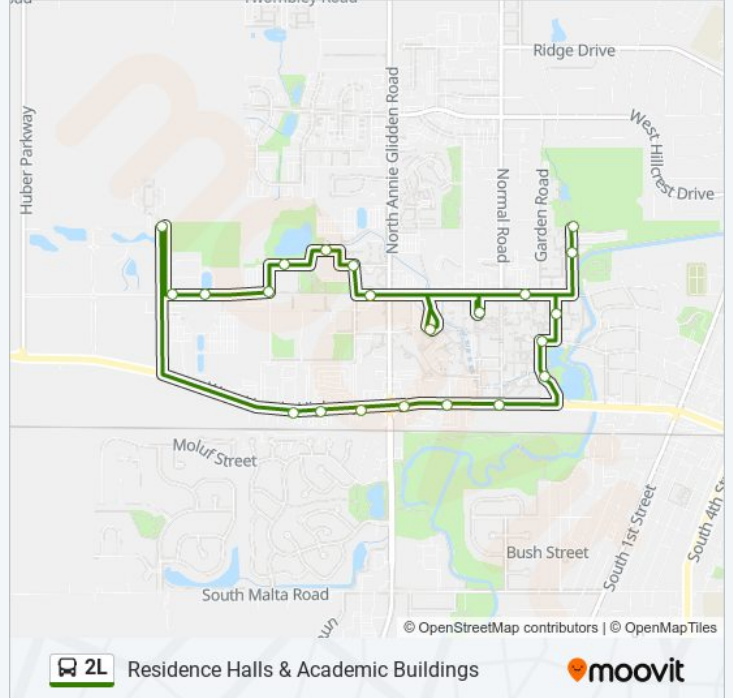

Eb Stop #444

Castle Dr at Lincoln Ter (Montgomery Hall) - Nb Stop #445

Castle Dr at College Ave (Still Hall) - Nb Stop #446

Gilbert Way at Gilbert Hall- Nb Stop #447

Kishwaukee Dr at Barsema Hall/Engineering Building - Nb Stop #448

Kishwaukee Dr at Anderson Hall - Sb Stop #449

Lucinda Ave. at Garden Rd (Health Services) - Wb- Stop #450

Holmes Student Center (Hsc) - 2r / 2l Stop #621

2L bus time schedules and route maps are available in an offline PDF at moovitapp.com. Use the Moovit App to see live bus times, train schedule or subway schedule, and step-by-step directions for all public transit in Chicago.

© 2024 Moovit - All Rights Reserved