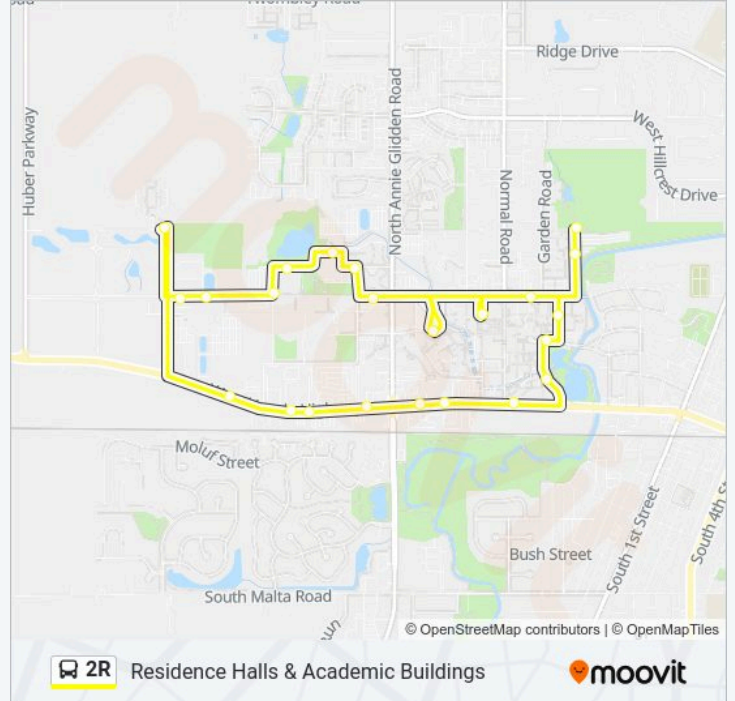

## Residence Halls & Academic Buildings

Get The App

The 2R bus line Residence Halls & Academic Buildings has one route. For regular weekdays, their operation hours are:  
 (1) Holmes Student Center (Hsc) - 2r / 2l Stop #621: 7:00 AM - 11:30 PM  
 Use the Moovit App to find the closest 2R bus station near you and find out when is the next 2R bus arriving.

### 2R bus Info

**Direction:** Holmes Student Center (Hsc) - 2r / 2l Stop #621

**Stops:** 24

**Trip Duration:** 27 min

**Line Summary:**

Recreation Dr at Convocation Center Ent #3 - Eb - Stop #461

Stadium Dr. W at Lucinda Ave (Stevenson South) - Nb Stop #637

Stevenson Dr. North at Stevenson Towers - Eb Stop #474

North Grant Dr. at Grant Towers - Eb Stop #475

Lincoln Dr N at Stadium Dr E (New Hall) - Eb Stop #476

Lucinda Ave at Campus Recreation Center - Wb Stop #464

University Cir (Dusable) 2l / 2r Stop #538

Holmes Student Center (Hsc) - 2r / 2l Stop #621

2R bus time schedules and route maps are available in an offline PDF at [moovitapp.com](https://moovitapp.com). Use the Moovit App to see live bus times, train schedule or subway schedule, and step-by-step directions for all public transit in Chicago.