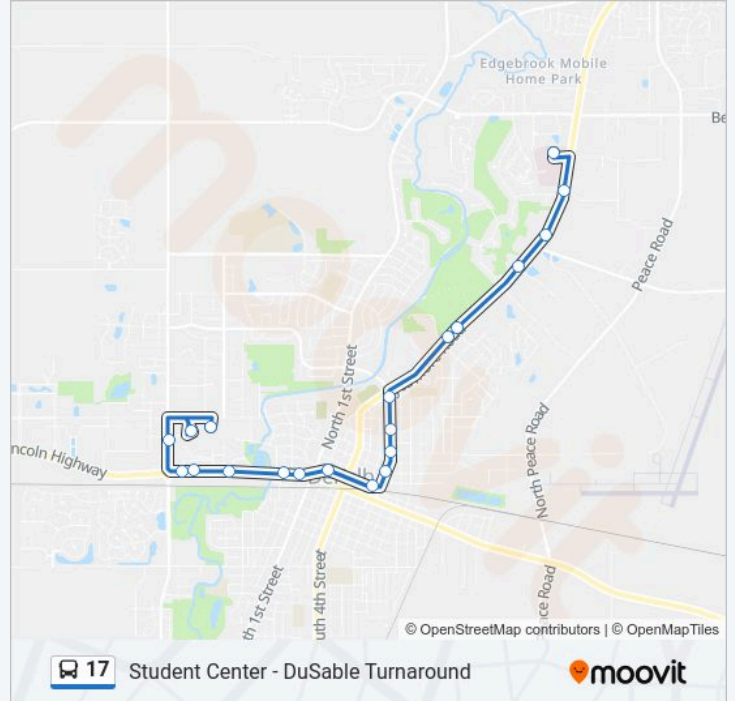

Locust St at 2nd St - Wb Stop #490

Lincoln Hwy & Park-Wb (Castle Bank)

West Lincoln Hwy & Pearl St - Wb Stop #598

Psychology Building

West Lincoln Hwy. at Burger King - Wb Stop #454

17 bus Time Schedule

Holmes Student Center (West Side) - Stop #630
Route Timetable:

Direction: Holmes Student Center (West Side) - Stop #630

Stops: 20

Trip Duration: 18 min

Line Summary:

West Lincoln Hwy at Annie Glidden Rd (Potbelly) - Wb Stop #594

Annie Glidden Rd. at Stadium Dr (Graham Hall) - Nb Stop # 544

University Cir (Dusable) Rt 17 Stop #634

Holmes Student Center (West Side) - Stop #630

Direction: Kishwaukee Hosp. - Eb Stop #599

22 stops

[VIEW LINE SCHEDULE](#)

Holmes Student Center (West Side) - Stop #630

Lucinda Ave. at Wirtz Dr (Health Services) - Eb-Stop #451

College Ave at Castle Dr (Still Hall) - Wb Stop #452

Castle Dr at Lincoln Ter (Montgomery Hall) - Sb Stop #576

West Lincoln Hwy & Pearl St - Eb Stop #536