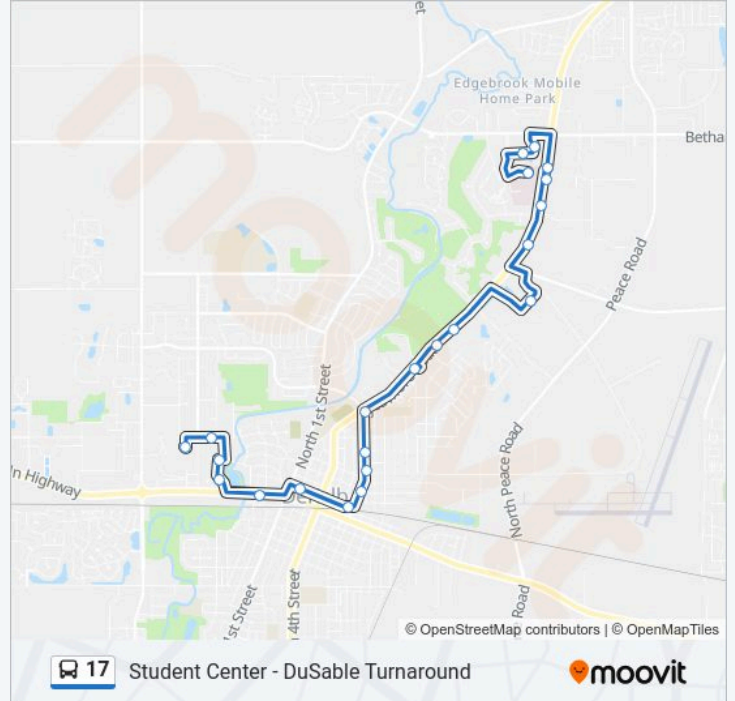

17 bus Info

Direction: Kishwaukee Hosp. - Eb Stop #599

Stops: 22

Trip Duration: 31 min

Line Summary:

Sycamore Rd (Rt 23) at Market Square Dr. (Wal-Mart) - Nb Stop #050

Sycamore Rd (Rt 23) at Northland Shopping Plaza - Nb Stop #677

Sycamore Rd (Rt. 23) at Oakland Dr. (Hyvee) - Nb Stop #663

Sycamore Rd (Rt 23) at Gateway Dr. - Nb Stop #568

Sycamore Rd (Rt 23) at Niu Speech-Language-Hearing Clinic - Nb Stop #569

Health Services Dr. at Bethany Rd (Ben Gordon Ctr.) - Sb Stop #560

Health Services Dr. at NW Loop (Ymca) - Sb Stop #561

Kishwaukee Hosp. - Eb Stop #599

17 bus time schedules and route maps are available in an offline PDF at moovitapp.com. Use the Moovit App to see live bus times, train schedule or subway schedule, and step-by-step directions for all public transit in Chicago.

© 2024 Moovit - All Rights Reserved