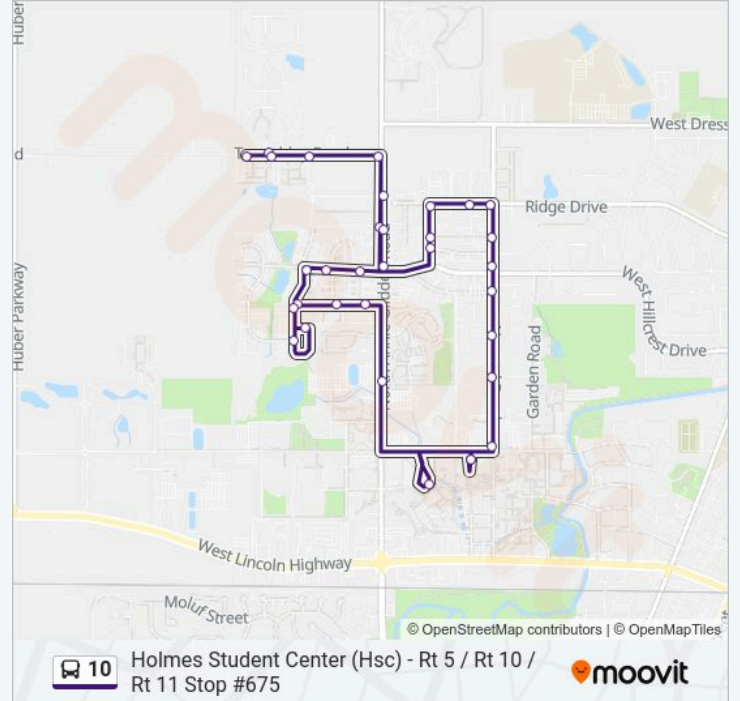

10 bus Info
Direction: Holmes Student Center (Hsc) - Rt 5 / Rt 10 / Rt 11 Stop #675
Stops: 33
Trip Duration: 25 min
Line Summary:

Twombly Rd. at Suburban Estates - Eb Stop #516

Twombly Rd. at Annie Glidden Rd.- Eb Stop #517

Annie Glidden Rd at Arcadia Dr (Hope Haven) - Sb Stop #518

Blackhawk Rd. at Kimberly Dr. - Nb Stop #482

Blackhawk Rd & Edgebrook Dr

Blackhawk Rd. at Ridge Dr. - Nb Stop #577

Ridge Rd. at Amber Manor

Ridge Rd. at Normal Rd. - Eb Stop #486

Normal Rd. at Edgebrook Dr. - Sb Stop #487

Normal Rd. at Hillcrest Dr. - Sb Stop #488

Normal Rd. at Greenbrier Rd. - Sb Stop #489

Normal Rd at Islamic Center Of Dekalb - Sb Stop #610

Normal Rd. at Northern Ln - Sb Stop #491

Normal Rd. at Lucinda Ave. - Sb Stop #492

Holmes Student Center (Hsc) - Rt 5 / Rt 10 / Rt 11 Stop #675

10 bus time schedules and route maps are available in an offline PDF at moovitapp.com. Use the Moovit App to see live bus times, train schedule or subway schedule, and step-by-step directions for all public transit in Chicago.