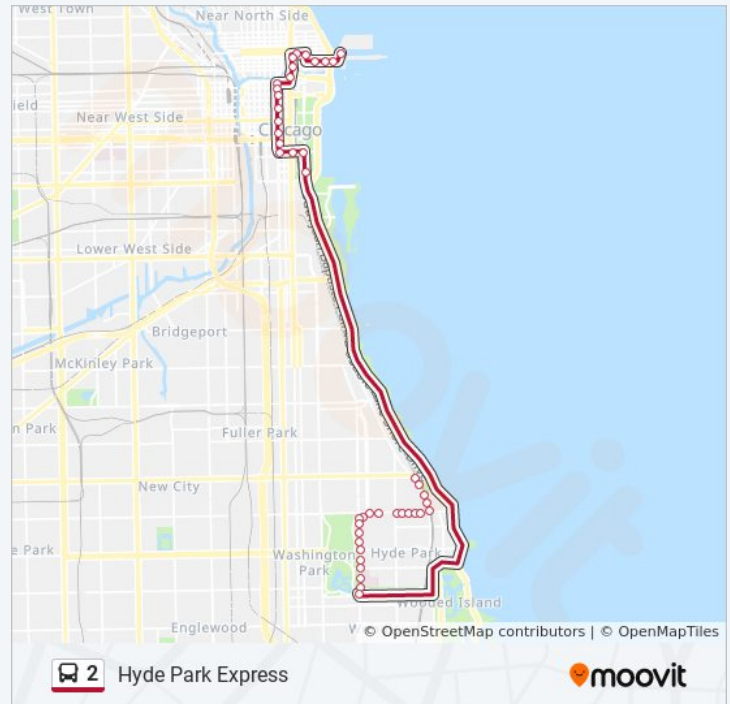

5000 S Lake Park (North)

Lake Park & 49th Street (North)

Lake Park & 48th Street (North)

Lake Park & 47th Street Terminal (North)

Balbo & Columbus (West)

Balbo & Michigan (West)

Balbo & State (West)

State & Harrison/Ida B Wells Drive (North)

State & Van Buren (North)

State & Adams (North)

State & Madison (North)

State & Randolph (North)

State & Lake (North)

State & E. Wacker (North)

Michigan (Lower) & E. Wacker (North)

Michigan & Hubbard (Tribune Bldg.)

Michigan & Grand (North)

Ohio & St. Clair (East)

Fairbanks & Ohio (South)

Illinois & McClurg (East)

## 2 bus Info

**Direction:** Navy Pier Terminal (Ne)

**Stops:** 42

**Trip Duration:** 53 min

**Line Summary:**

Illinois & Peshtigo (East)

Illinois & Lake Shore (East)

Navy Pier Terminal (Ne)