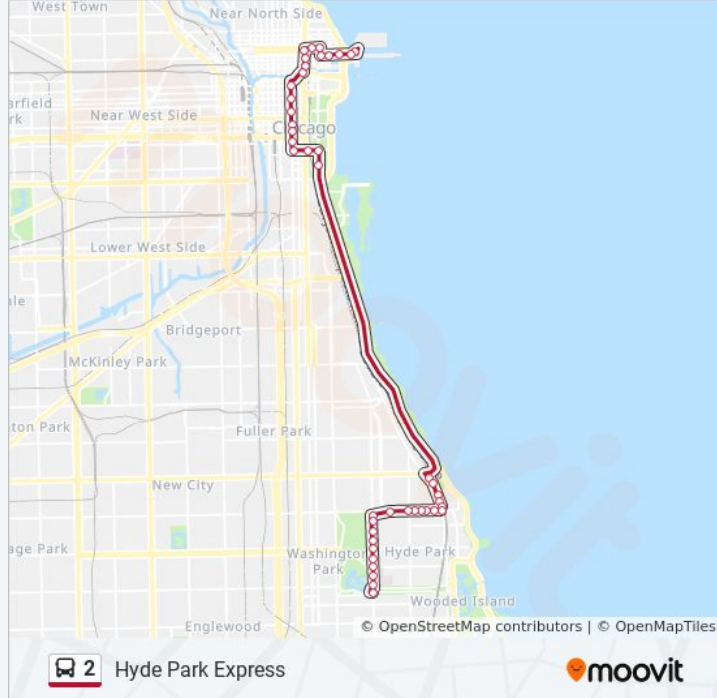

Lake Park & 49th Street (South)

5000 S Lake Park (South)

Lake Park & E. Hyde Park Blvd (South)

E Hyde Park & Lake Park (West)

East Hyde Park & Blackstone (West)

E Hyde Park & Dorchester (West)

E Hyde Park & Kenwood (West)

E Hyde Park & Kimbark (West)

E Hyde Park & Woodlawn (West)

E Hyde Park & Ellis (West)

Cottage Grove & Payne (South)

Cottage Grove & 52nd Street (South)

Cottage Grove & 53rd Street (South)

Cottage Grove & 54th Street (South)

Cottage Grove & 55th Street (South)

Cottage Grove & 56th Street (South)

Cottage Grove & 57th Street (South)

Cottage Grove & 58th Street (South)

Cottage Grove & 59th Street (South)

Midway Plaisance & Cottage Grove (East)

**Direction: Navy Pier Terminal (Ne)**

42 stops

[VIEW LINE SCHEDULE](#)

Midway Plaisance & Cottage Grove (East)

Cottage Grove & 59th Street (North)

Cottage Grove & 58th Street (North)

Cottage Grove & 57th Street (North)