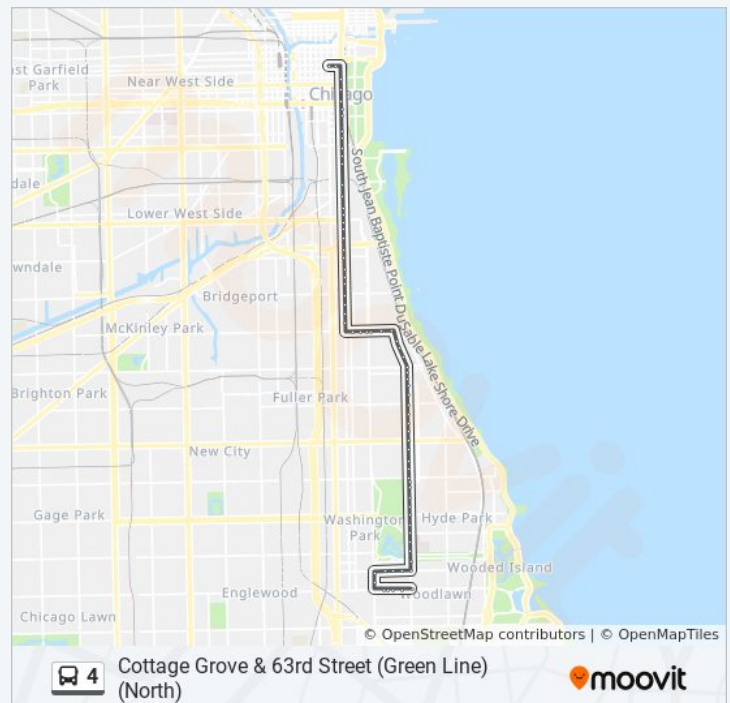

Michigan & Ida B Wells Drive (North)

Michigan & Jackson (North)

Michigan & Monroe (North)

Michigan & Madison (North)

Randolph & Michigan (East)

Direction: Cottage Grove & 63rd Street (Green Line) (North)

73 stops

[VIEW LINE SCHEDULE](#)

- State & Washington (North)
- Washington & Wabash (East)
- Michigan & Monroe (South)
- Michigan & Jackson (South)
- Michigan & Van Buren/Ida B. Wells (South)
- Michigan & Harrison (South)
- Michigan & Balbo (South)
- Michigan & 8th Street (South)
- Michigan & 9th Street (South)
- Michigan & 11th Street (South)
- Michigan & Roosevelt (South)
- Michigan & 13th Street (South)
- Michigan & 14th Street (South)
- Michigan & 16th Street (South)
- Michigan & 18th Street (South)
- Michigan & Cullerton (South)
- Michigan & 21st Street (South)
- Michigan & Cermak (South)
- Michigan & 23rd Street (South)
- Michigan & 24th Street (South)
- Michigan & 25th Street (South)
- Michigan & 26th Street (South)
- Michigan & 28th Street (South)
- Michigan & 29th Street (South)
- 3000 S Michigan (South)
- Michigan & 31st Street (South)
- Michigan & 32nd Street (South)

4 bus Time Schedule

Cottage Grove & 63rd Street (Green Line) (North)
Route Timetable:

Sunday	1:10 AM - 3:40 AM
Monday	1:10 AM - 3:40 AM
Tuesday	1:10 AM - 3:40 AM
Wednesday	1:10 AM - 3:40 AM
Thursday	1:10 AM - 3:40 AM
Friday	1:10 AM - 3:40 AM
Saturday	1:10 AM - 3:40 AM

4 bus Info

Direction: Cottage Grove & 63rd Street (Green Line) (North)

Stops: 73

Trip Duration: 34 min

Line Summary:

Michigan & 33rd Street (South)

Michigan & 34th Street (South)

35th Street & Indiana (East)