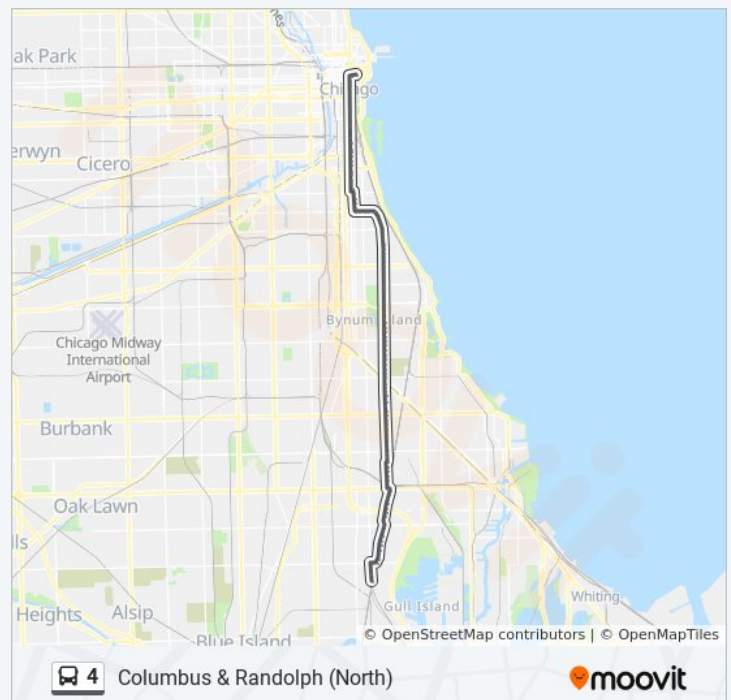

Direction: Columbus & Randolph (North)

122 stops

[VIEW LINE SCHEDULE](#)

115th Street Metra Station (North)
 King Drive & 113th Street (North)
 King Drive & 112th Street (North)
 King Drive & 111th Street (North)
 111th Street & Vernon (East)
 Cottage Grove & 111th Street (North)
 11000 S Cottage Grove (North)
 Cottage Grove & 109th Street (North)
 Cottage Grove & 108th Street (North)
 Cottage Grove & 107th Street (North)
 Cottage Grove & 106th Street (North)
 Cottage Grove & 105th Street (North)
 Cottage Grove & 104th Street (North)
 Cottage Grove & 103rd Street (North)
 10200 S Cottage Grove (North)
 Cottage Grove & 101st Street (North)
 Cottage Grove & 100th Street (North)
 Cottage Grove & 99th Street (North)
 Cottage Grove & 98th Street (North)
 9700 S Cottage Grove (North)
 9600 S Cottage Grove (North)
 Cottage Grove & 95th Street (North)
 Cottage Grove & 95th Street (North)

4 bus Info

Direction: Columbus & Randolph (North)

Stops: 122

Trip Duration: 89 min

Line Summary:

Cottage Grove & 93rd Street (North)

Cottage Grove & 92nd Street (North)

Cottage Grove & 91st Street (North)