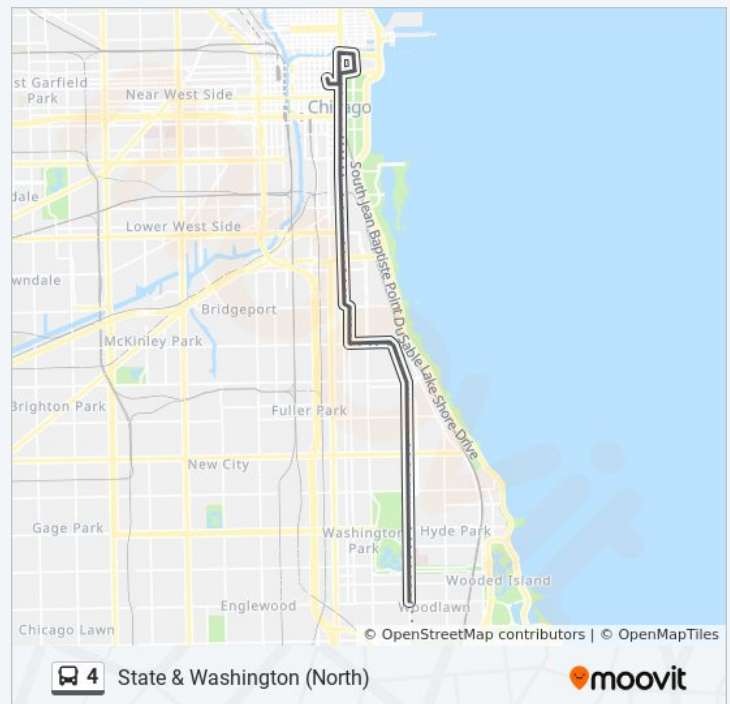

95th Street & Forest (West)

95th Street & Indiana (West)

95th Street & Michigan (South)

Michigan & 96th Street (South)

Michigan & 97th Street (South)

Michigan & 98th Street (South)

State & 95th Street (North)

Direction: State & Washington (North)

113 stops

[VIEW LINE SCHEDULE](#)

State & 95th Street (North)
Michigan & 95th Street (East)
95th Street & Indiana (East)
95th Street & Forest (East)
95th Street & King Drive (East)
95th Street & Eberhart (East)
95th Street & St. Lawrence (East)
95th Street & Langley (East)
Cottage Grove & 95th Street (North)
Cottage Grove & 93rd Street (North)
Cottage Grove & 92nd Street (North)
Cottage Grove & 91st Street (North)
Cottage Grove & 90th Street (North)
Cottage Grove & 89th Street (North)
Cottage Grove & 88th Street (North)
Cottage Grove & 87th Street (North)
Cottage Grove & 86th Street (North)
Cottage Grove & 85th Street (North)
Cottage Grove & 84th Street (North)
Cottage Grove & 83rd Street (North)
Cottage Grove & 82nd Street (North)
Cottage Grove & 81st Street (North)
Cottage Grove & 80th Street (North)
Cottage Grove & 79th Street (North)
Cottage Grove & 78th Street (North)
Cottage Grove & 77th Street (North)
Cottage Grove & 76th Street (North)
75th Street & Cottage Grove (East)
75th Street & Drexel (East)

4 bus Info

Direction: State & Washington (North)

Stops: 113

Trip Duration: 63 min

Line Summary:

75th Street & Ellis (East)

75th Street & Greenwood (East)

South Chicago & 75th Street/Woodlawn (Nw)