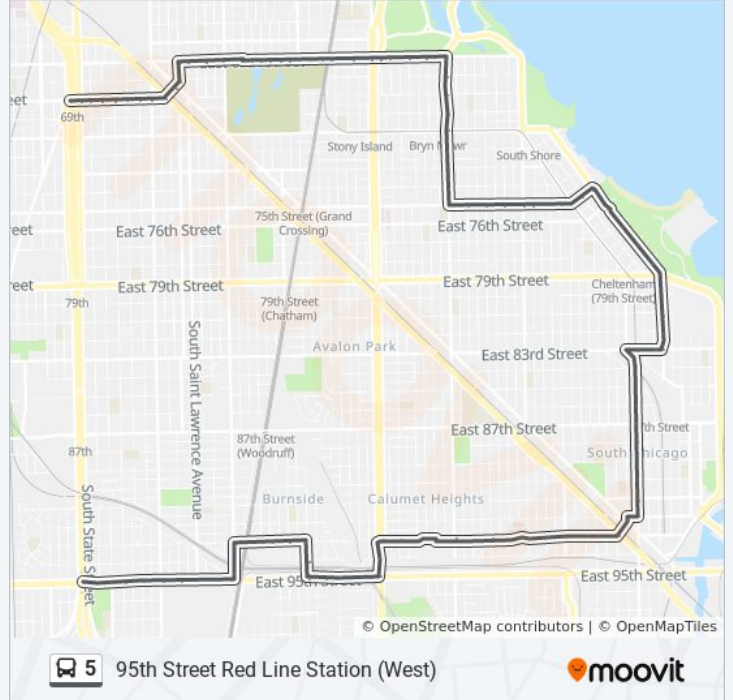

Rhodes & 67th Street (North)

67th Street & St. Lawrence (East)

67th Street & Langley (East)

67th Street & Cottage Grove (East)

67th Street & Drexel (East)

67th Street & Ingleside (East)

67th Street & Ellis (East)

67th Street & Greenwood (East)

67th Street & University (East)

67th Street & Minerva (East)

67th Street & Woodlawn (East)

67th Street & Kimbark (East)

67th Street & Kenwood (East)

67th Street & Dorchester (East)

67th Street & Blackstone (East)

67th Street & Stony Island (East)

67th Street & Cornell (East)

67th Street & East End (East)

67th Street & Cregier (East)

67th Street & Bennett (East)

67th Street & Jeffery (East)

Jeffery & 68th Street (South)

Jeffery & 69th Street (South)

Jeffery & 70th Street (South)

Jeffery & 71st Street (South)

Jeffery & 72nd Street (South)

Jeffery & 73rd Street (South)

Jeffery & 74th Street (South)

75th Street & Clyde (East)

75th Street & Paxton (East)

75th Street & Crandon (East)

75th Street & Yates (East)

75th Street & Phillips (East)