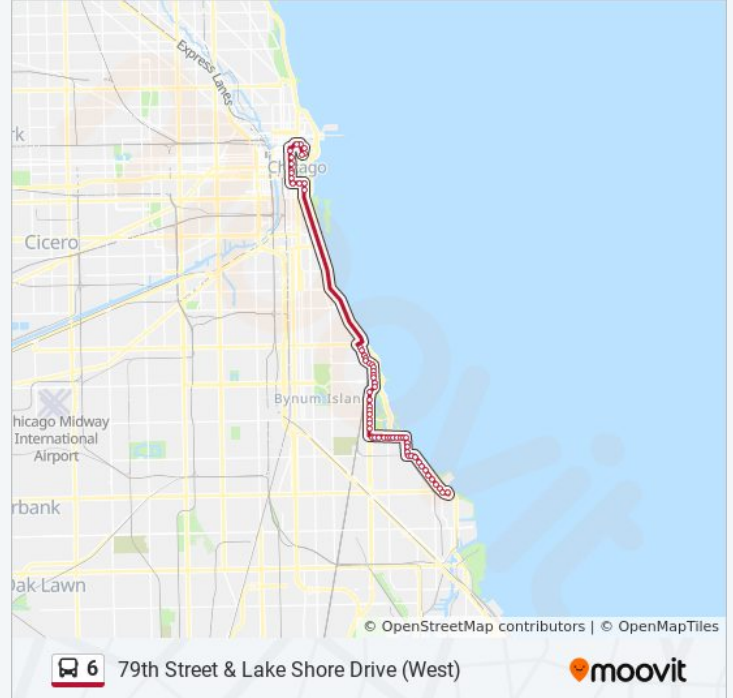

### Direction: 79th Street & Lake Shore Drive (West)

62 stops

[VIEW LINE SCHEDULE](#)

Columbus (Upper) & South Water (South)

Columbus & Randolph (South)

Randolph & Stetson (West)

Wacker (Upper) & Stetson (West)

67th Street & Crandon (East)

67th Street & Oglesby (East)

67th Street & South Shore (East)

S. Shore Drive & 68th Street (South)

S. Shore Drive & 69th Street (South)

S. Shore Drive & 70th Street (South)

S. Shore Drive & 71st Street (East)

S. Shore Drive & Coles (East)

S. Shore Drive & 72nd Street (Se)

- S. Shore Drive & 73rd Street (South)
- S. Shore Drive & 74th Street (South)
- S. Shore Drive & 75th Street (South)
- S. Shore Drive & 76th Street (South)
- S. Shore Drive & 77th Street (South)
- S. Shore Drive & 78th Street (South)
- S. Shore Drive & Cheltenham (South)
- S. Shore Drive & 79th Street (South)
- 79th Street & Lake Shore Drive (West)

**Direction: Columbus (Upper) & South Water (South)**

57 stops

[VIEW LINE SCHEDULE](#)

- 79th Street & Lake Shore Drive (West)
- S. Shore Drive & 79th Street (North)
- S. Shore Drive & Cheltenham (North)
- S. Shore Drive & 78th Street (North)
- S. Shore Drive & 77th Street (North)
- S. Shore Drive & 76th Street (North)
- S. Shore Drive & 75th Street (North)
- S. Shore Drive & 74th Street (North)
- S. Shore Drive & 73rd Street (North)
- S. Shore Drive & 72nd Street (Nw)
- S. Shore Drive & Coles (West)
- S. Shore Drive & 71st Street (North)
- S. Shore Drive & 70th Street (North)
- S. Shore Drive & 69th Street (North)
- S. Shore Drive & 68th Street (North)
- 67th Street & Oglesby (West)
- 67th Street & Crandon (West)
- 67th Street & Paxton (West)
- 67th Street & Clyde (West)