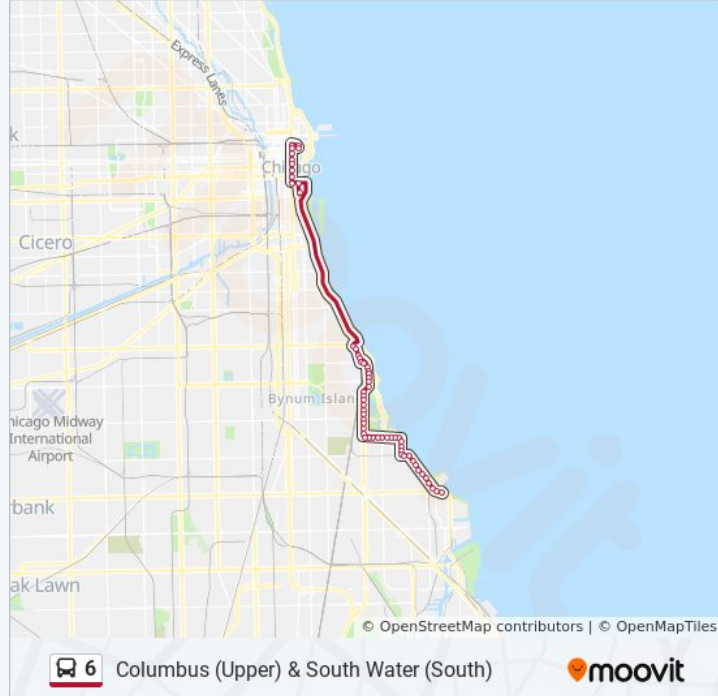

### Direction: 79th Street & Lake Shore Drive (West)

62 stops

[VIEW LINE SCHEDULE](#)

Columbus (Upper) & South Water (South)

Columbus & Randolph (South)

Randolph & Stetson (West)

Wacker (Upper) & Stetson (West)

S Hyde Park & 53rd Street (North)

5200 S S Hyde Park (North)

E Hyde Park & East End (West)

E Hyde Park & Cornell (West)

Lake Park & E. Hyde Park Blvd (North)

5000 S Lake Park (North)

Lake Park & 49th Street (North)

Lake Park & 48th Street (North)

Lake Park & 47th Street Terminal (North)

1100 S Columbus (Pedestrian Underpass)  
(North)

Balbo & Columbus (West)

Balbo & Michigan (West)

Michigan & Ida B Wells Drive (North)

Michigan & Jackson (North)

Michigan & Monroe (North)

Michigan & Madison (North)

Michigan & Randolph (North)

Michigan & South Water (North)

Michigan (Lower) & E. Wacker (North)

Wacker (Upper) & Columbus (East)