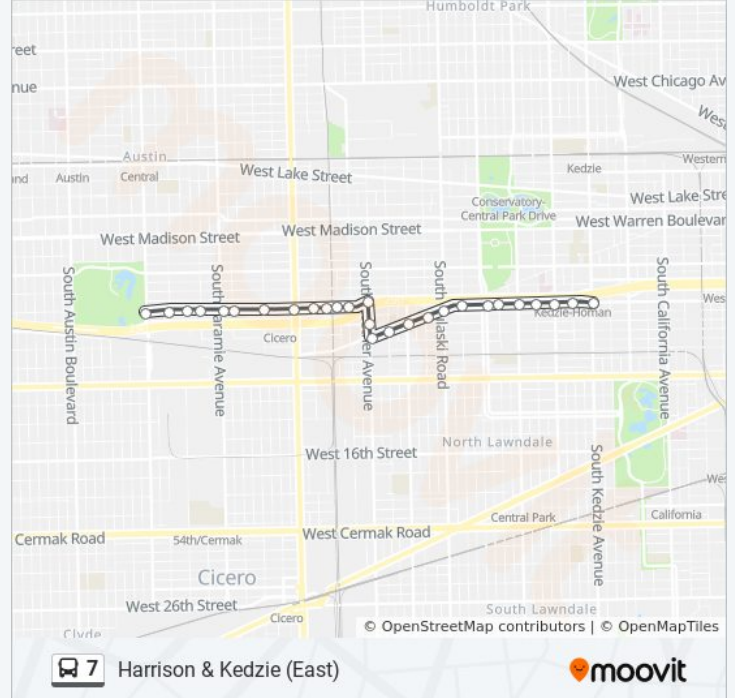

Ida B Wells Drive & Michigan (West)

Michigan & Van Buren (North)

Adams & Wabash (West)

Adams & State (West)

Adams & Clark (West)

Adams & Wells (West)

Adams & S. Wacker (West)

Clinton & Jackson (South)

7 bus Info

Direction: Harrison & Kedzie (East)

Stops: 27

Trip Duration: 15 min

Line Summary:

- Fifth Avenue & Karlov (Ne)
- Fifth Avenue & Pulaski (Ne)
- Harrison & Springfield (East)
- Harrison & Independence (East)
- Harrison & Lawndale (East)
- Harrison & Central Park (East)
- Harrison & St. Louis (East)
- Harrison & Homan (East)
- Harrison & Spaulding (East)
- Harrison & Kedzie (East)

Direction: Jackson & Chicago River (East)

48 stops

[VIEW LINE SCHEDULE](#)

- Harrison & Leamington (East)
- Harrison & Lavergne (East)
- Harrison/Cicero
- Harrison & Kilpatrick (East)
- 4630 W Harrison (East)
- Harrison & Kolmar (East)
- Harrison & Kilbourn (East)
- Harrison & Kostner (East)
- Kostner & Lexington (South)
- Fifth Avenue & Kostner (Ne)
- Fifth Avenue & Kildare (Ne)
- Fifth Avenue & Keeler (Ne)
- Fifth Avenue & Karlov (Ne)
- Fifth Avenue & Pulaski (Ne)
- Harrison & Springfield (East)
- Harrison & Independence (East)
- Harrison & Lawndale (East)
- Harrison & Central Park (East)

Direction: Jackson & Chicago River (East)

Stops: 48

Trip Duration: 43 min

Line Summary:

Harrison & St. Louis (East)

Harrison & Homan (East)

Harrison & Spaulding (East)

Harrison & Kedzie (East)