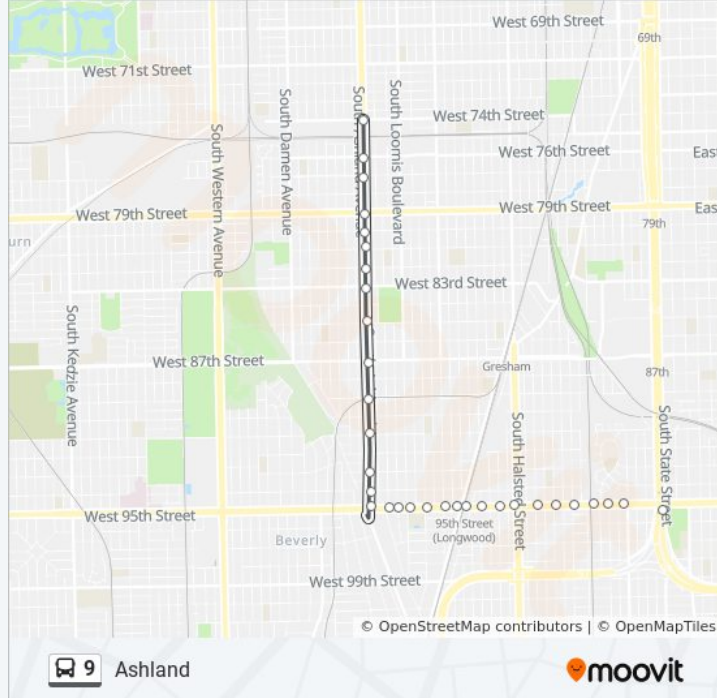

Direction: Ashland & 74th Street (North)

32 stops

[VIEW LINE SCHEDULE](#)

- 95th Red Line Station (South)
- 95th Street & Wentworth (West)
- 95th Street & Princeton (West)
- 95th Street & Eggleston
- 95th Street & Normal (West)
- 95th Street & Wallace (West)
- 95th Street & Union (West)
- 95th Street & Halsted
- 95th Street & Peoria (West)
- 95th Street & Morgan (West)
- 95th St & Vincennes Ave (Ne) - Longwood Metra
- 95th St & Vincennes Ave (Nw) - Longwood Metra
- 95th Street & Racine (West)
- 95th Street & Throop (West)
- 95th Street & Loomis
- 95th Street & Bishop (West)
- 95th St & Laffin St
- Ashland & 95th Street (North)

Ashland & 89th Street (North)

Ashland & 87th Street (North)

Ashland & 85th Street (North)

Ashland & 83rd Street (North)

Ashland & 82nd Street (North)

Ashland & 81st Street (North)

Ashland & 80th Street (North)

Ashland & 79th Street (North)

Ashland & 77th Street (North)

Ashland & 76th Street (North)

Ashland & 74th Street (North)

Direction: Ashland & 95th Street (South)

15 stops

[VIEW LINE SCHEDULE](#)

Ashland & 74th Street (South)

Ashland & 76th Street (South)

Ashland & 77th Street (South)

Ashland & 79th Street (South)

Ashland & 80th Street (South)

Ashland & 81st Street (South)

Ashland & 82nd Street (South)

Ashland & 83rd Street (South)