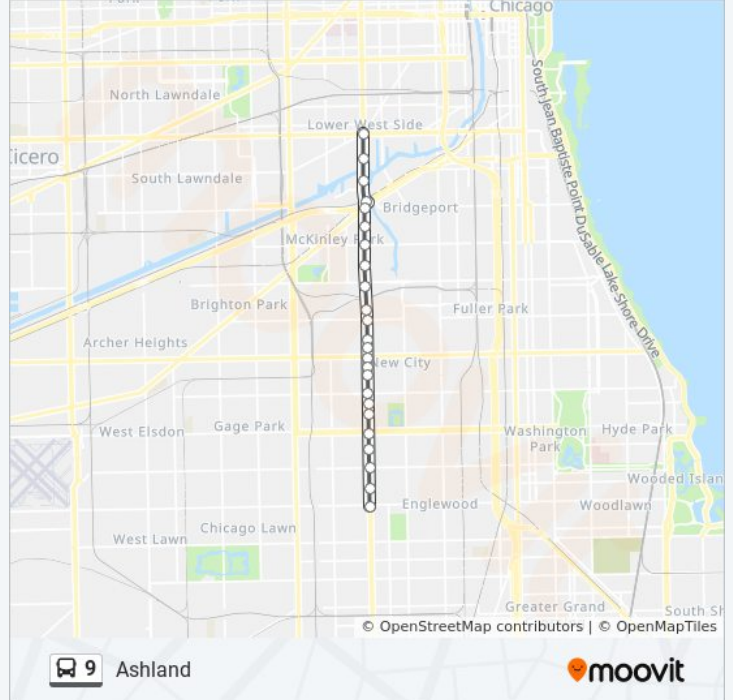

95th St & Wallace St

95th St & Normal Ave

95th Street & Eggleston

95th Street & Princeton (East)

95th Street & Wentworth (East)

95th Red Line Station (South)

Direction: Ashland & 63rd Street (South)

24 stops

9 bus Info

Direction: Ashland & 63rd Street (South)

Stops: 24

Trip Duration: 30 min

Line Summary:

- Ashland & 53rd Street (South)
- Ashland & Garfield (South)
- Ashland & 57th Street (South)
- Ashland & 59th Street (South)
- Ashland & 61st Street (South)
- Ashland & 63rd Street (South)

Direction: Ashland & 74th Street (North)

32 stops

[VIEW LINE SCHEDULE](#)

- 95th Red Line Station (South)
- 95th Street & Wentworth (West)
- 95th Street & Princeton (West)
- 95th Street & Eggleston
- 95th Street & Normal (West)
- 95th Street & Wallace (West)
- 95th Street & Union (West)
- 95th Street & Halsted
- 95th Street & Peoria (West)
- 95th Street & Morgan (West)
- 95th St & Vincennes Ave (Ne) - Longwood Metra
- 95th St & Vincennes Ave (Nw) - Longwood Metra
- 95th Street & Racine (West)
- 95th Street & Throop (West)
- 95th Street & Loomis
- 95th Street & Bishop (West)
- 95th St & Laffin St
- Ashland & 95th Street (North)