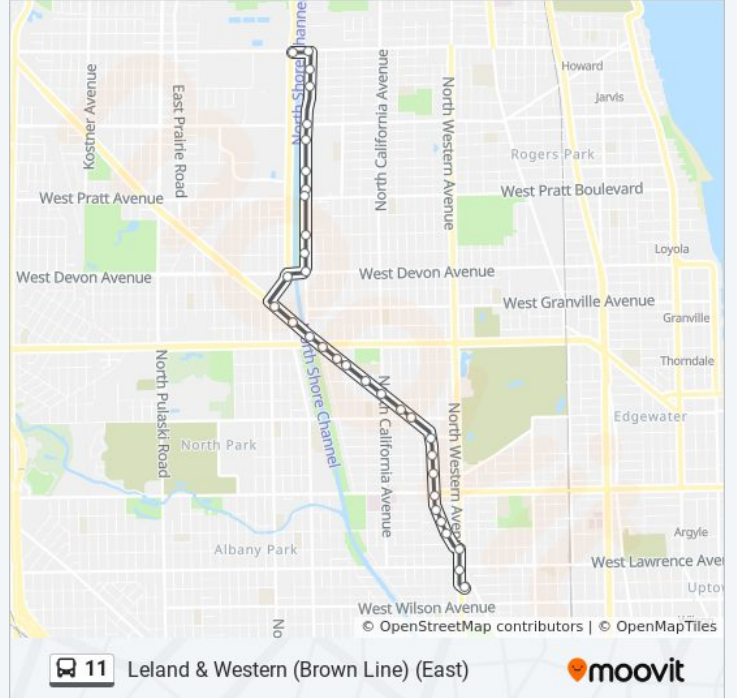

Use the Moovit App to find the closest 11 bus station near you and find out when is the next 11 bus arriving.

Direction: Howard & McCormick Terminal (North)

35 stops

[VIEW LINE SCHEDULE](#)

- Western Brown Line Station
- Western & Lawrence (North)
- Ainslie & Western (West)
- Lincoln & Argyle (Nw)
- Lincoln & Winnemac (Nw)
- Lincoln & Carmen (Nw)
- Lincoln & Foster (Nw)
- Lincoln & Berwyn (Nw)
- Lincoln & Balmoral (Nw)
- Lincoln & Catalpa (Nw)
- Lincoln & Bryn Mawr (Nw)
- Lincoln & Washtenaw (Nw)
- Lincoln & California (Nw)
- Lincoln & Francisco (Nw)
- Lincoln & Richmond (Nw)
- Lincoln & Sacramento (Nw)
- Lincoln & Whipple (Nw)
- Lincoln & Peterson (Nw)
- Lincoln & Kedzie (Nw)
- Lincoln & Jersey (Nw)

Kedzie & Jarvis (North)

Kedzie & Birchwood (North)

Howard & Kedzie (West)

Howard & McCormick Terminal (North)

Direction: Leland & Western (Brown Line) (East)

33 stops

[VIEW LINE SCHEDULE](#)

Howard & McCormick Terminal (North)

Kedzie & Albion (South)

Kedzie & Arthur (South)

Kedzie & Devon (South)

Mccormick & Devon (South)

Lincoln & McCormick/Kimball (Se)

11 bus Time Schedule

Leland & Western (Brown Line) (East) Route
Timetable:

Sunday	7:08 AM - 6:30 PM
Monday	6:00 AM - 7:00 PM
Tuesday	6:00 AM - 7:00 PM
Wednesday	6:00 AM - 7:00 PM
Thursday	6:00 AM - 7:00 PM
Friday	6:00 AM - 7:00 PM
Saturday	7:11 AM - 7:03 PM

11 bus Info

Direction: Leland & Western (Brown Line) (East)

Stops: 33

Trip Duration: 26 min

Line Summary:

- Lincoln & Jersey (Se)
- Lincoln & Kedzie (Se)
- Lincoln & Peterson (Se)
- Lincoln & Whipple (Se)
- Lincoln & Sacramento (Se)
- Lincoln & Francisco (Se)
- Lincoln & California (Se)
- Lincoln & Washtenaw (Se)
- Lincoln & Bryn Mawr (Se)
- Lincoln & Catalpa (Se)
- Lincoln & Balmoral (Se)
- Lincoln & Berwyn (Se)
- Lincoln & Foster (Se)
- Lincoln & Carmen (Se)
- Lincoln & Winnemac (Se)
- Lincoln & Argyle (Se)
- Ainslie & Western (East)
- Western & Lawrence (South)
- Leland & Western (Brown Line) (East)