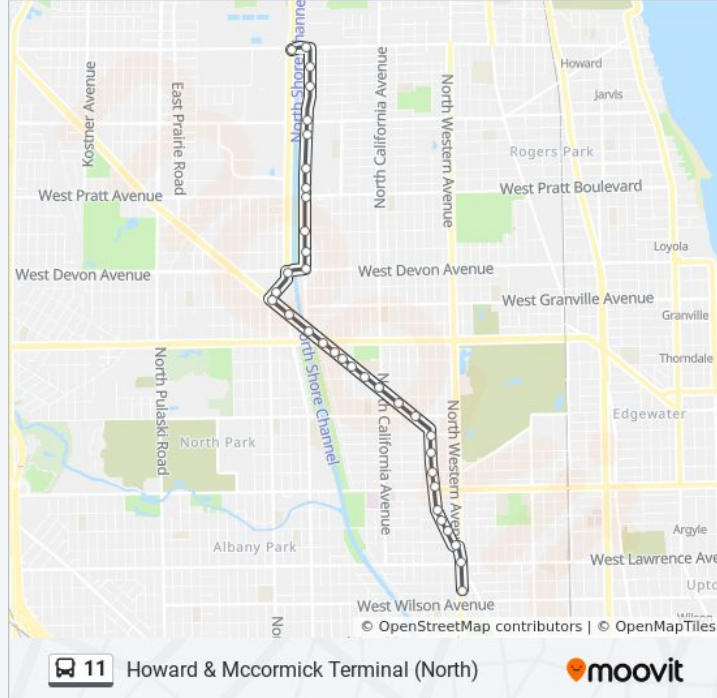

Use the Moovit App to find the closest 11 bus station near you and find out when is the next 11 bus arriving.

Direction: Howard & McCormick Terminal (North)

35 stops

[VIEW LINE SCHEDULE](#)

- Western Brown Line Station
- Western & Lawrence (North)
- Ainslie & Western (West)
- Lincoln & Argyle (Nw)
- Lincoln & Winnemac (Nw)
- Lincoln & Carmen (Nw)
- Lincoln & Foster (Nw)
- Lincoln & Berwyn (Nw)
- Lincoln & Balmoral (Nw)
- Lincoln & Catalpa (Nw)
- Lincoln & Bryn Mawr (Nw)
- Lincoln & Washtenaw (Nw)
- Lincoln & California (Nw)
- Lincoln & Francisco (Nw)
- Lincoln & Richmond (Nw)
- Lincoln & Sacramento (Nw)
- Lincoln & Whipple (Nw)
- Lincoln & Peterson (Nw)
- Lincoln & Kedzie (Nw)
- Lincoln & Jersey (Nw)

11 bus Info

Direction: Howard & McCormick Terminal (North)

Stops: 35

Trip Duration: 27 min

Line Summary:

Lincoln & McCormick/Kimball (Nw)

Mccormick & Lincoln (Ne)

Mccormick & Devon (North)

Kedzie & Jarvis (North)

Kedzie & Birchwood (North)

Howard & Kedzie (West)

Howard & McCormick Terminal (North)

Direction: Leland & Western (Brown Line) (East)

33 stops

[VIEW LINE SCHEDULE](#)

Howard & McCormick Terminal (North)

11 bus Info

Direction: Leland & Western (Brown Line) (East)

Stops: 33

Trip Duration: 26 min

Line Summary:

- Lincoln & Jersey (Se)
- Lincoln & Kedzie (Se)
- Lincoln & Peterson (Se)
- Lincoln & Whipple (Se)
- Lincoln & Sacramento (Se)
- Lincoln & Francisco (Se)
- Lincoln & California (Se)
- Lincoln & Washtenaw (Se)
- Lincoln & Bryn Mawr (Se)
- Lincoln & Catalpa (Se)
- Lincoln & Balmoral (Se)
- Lincoln & Berwyn (Se)
- Lincoln & Foster (Se)
- Lincoln & Carmen (Se)
- Lincoln & Winnemac (Se)
- Lincoln & Argyle (Se)
- Ainslie & Western (East)
- Western & Lawrence (South)
- Leland & Western (Brown Line) (East)