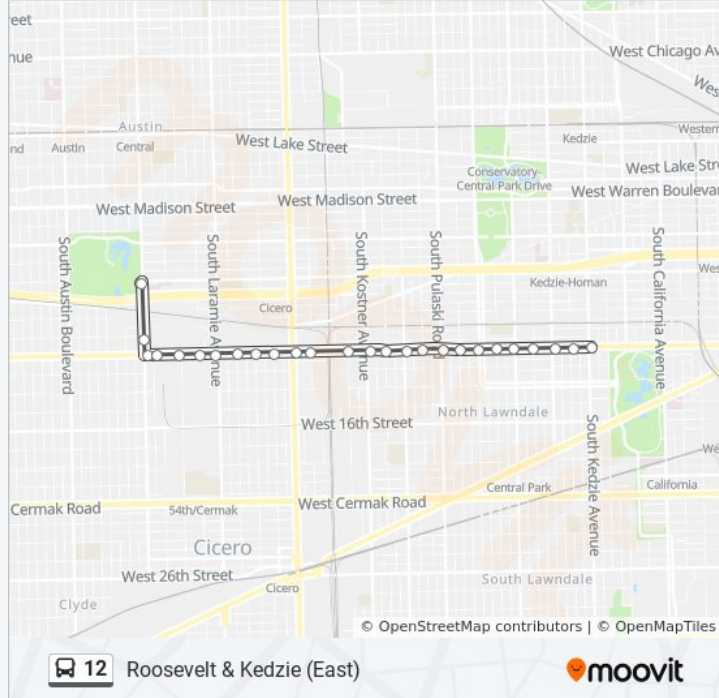

26 stops

[VIEW LINE SCHEDULE](#)

Central & Harrison Terminal (North)

Central & Fillmore (South)

Roosevelt & Central (East)

5500 W Roosevelt (East)

Roosevelt/54th Ave.

5300 W. Roosevelt

12 bus Info

Direction: Roosevelt & Kedzie (East)

Stops: 26

Trip Duration: 13 min

Line Summary:

Roosevelt & Independence (East)

Roosevelt & Lawndale (East)

Roosevelt & Central Park (East)

Roosevelt & St. Louis (East)

Roosevelt & Homan (East)

Roosevelt & Spaulding (East)

Roosevelt & Kedzie (East)

Direction: Roosevelt & Kedzie (West)

39 stops

[VIEW LINE SCHEDULE](#)

Indiana & 15th Place (South)

Indiana & 16th Street (South)

Michigan & 16th Street (North)

Michigan & 14th Street (North)

Michigan & 13th Street (North)

Roosevelt & Michigan (West)

Roosevelt Orange/Red/Green Line Station (West)

Roosevelt & State (West)