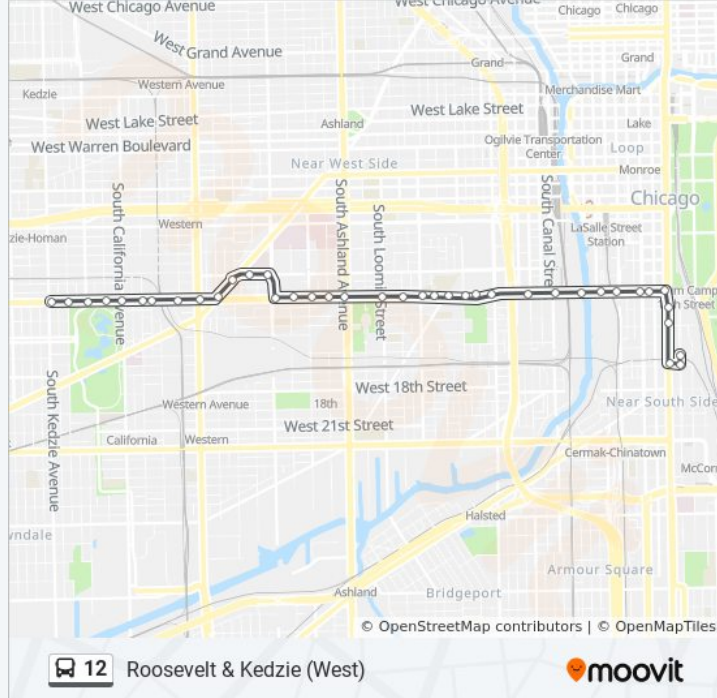

Roosevelt & Ashland (West)

Roosevelt & Paulina (West)

Roosevelt & Wood (West)

Roosevelt & Wolcott (West)

Roosevelt & Damen (West)

Taylor & Damen (West)

V.A. Medical Center (West)

Ogden & Taylor (Sw)

Ogden & Roosevelt (Sw)

Roosevelt & Western (West)

Roosevelt & Campbell (West)

Roosevelt & Talman (West)

Roosevelt & Washtenaw (West)

Roosevelt & California (West)

Roosevelt & Francisco (West)

Roosevelt & Sacramento (West)

Roosevelt & Albany (West)

Roosevelt & Kedzie (West)

Direction: Roosevelt & Pulaski (West)

47 stops

[VIEW LINE SCHEDULE](#)

Indiana & 15th Place (South)

Indiana & 16th Street (South)

Michigan & 16th Street (North)

Michigan & 14th Street (North)

Michigan & 13th Street (North)

Roosevelt & Michigan (West)

Roosevelt Orange/Red/Green Line Station (West)

Roosevelt & State (West)

12 bus Time Schedule

Roosevelt & Pulaski (West) Route Timetable: