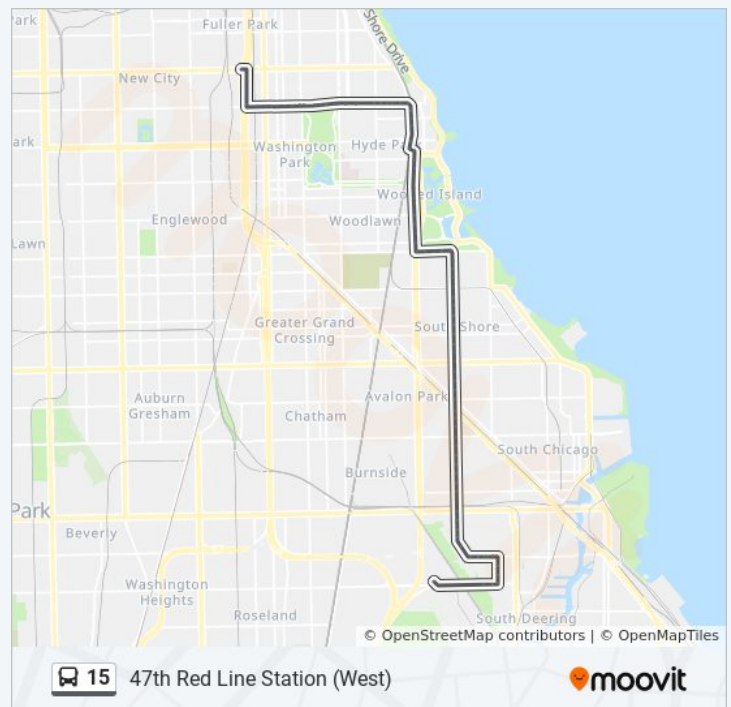

100th Street & Clyde (West)

Van Vlissingen & 99th Street (Nw)

Jeffery & 98th Street (North)

Jeffery & 97th Street (North)

Jeffery & 96th Street (North)

Jeffery & 95th Street (North)

Jeffery & 93rd Street (North)

Jeffery & 92nd Street (North)

Jeffery & 91st Street (North)

Jeffery & 90th Street (North)

Jeffery & 89th Street (North)

Jeffery & 88th Street (North)

Jeffery & 87th Street (North)

Jeffery & 86th Street (North)

Jeffery & 85th Street (North)

Jeffery & Anthony (North)

Jeffery & 83rd Street/South Chicago (North)

15 bus Time Schedule

47th Red Line Station (West) Route Timetable:

Sunday	12:10 AM - 11:45 PM
Monday	12:12 AM - 11:38 PM
Tuesday	12:08 AM - 11:38 PM
Wednesday	12:08 AM - 11:38 PM
Thursday	12:08 AM - 11:38 PM
Friday	12:08 AM - 11:38 PM
Saturday	12:08 AM - 11:44 PM

15 bus Info

Direction: 47th Red Line Station (West)

Stops: 85

Trip Duration: 52 min

Line Summary:

Jeffery & 82nd Street (North)

Jeffery & 81st Street (North)

Jeffery & 80th Street (North)