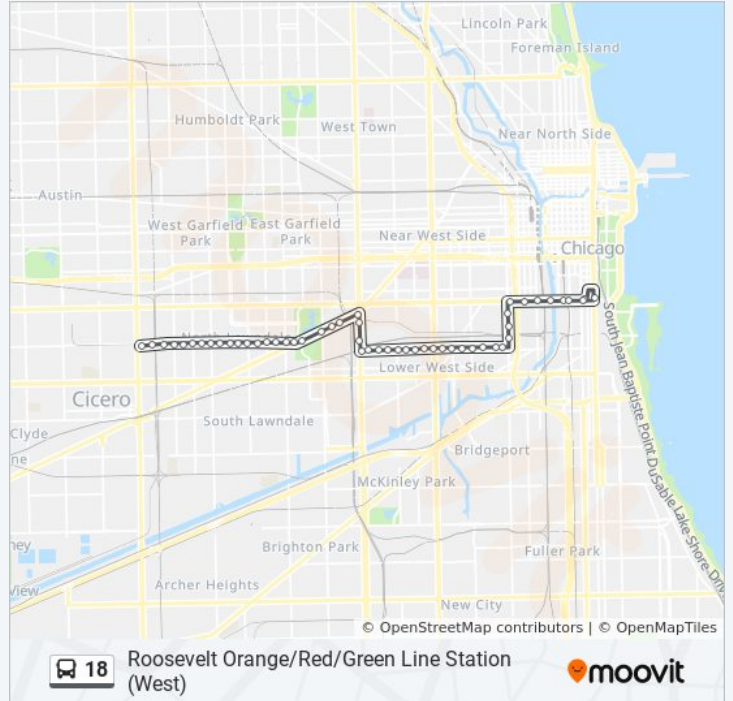

18 bus Info

Direction: 16th Street & 47th Court Terminal (North)

Stops: 51

Trip Duration: 43 min

Line Summary:

18th Street & Paulina (Pink Line) (West)

18th Street & Wood (West)

18th Street & Wolcott (West)

- 16th Street & 47th Court Terminal (North)
- 16th Street & 46th Court (East)
- 16th Street & Kilbourn (East)
- 16th Street & Kostner (East)

18 bus Time Schedule

Roosevelt Orange/Red/Green Line Station (West) Route Timetable:

Sunday	7:25 AM - 7:01 PM
Monday	5:24 AM - 8:20 PM
Tuesday	5:24 AM - 8:20 PM
Wednesday	5:24 AM - 8:20 PM
Thursday	5:24 AM - 8:20 PM
Friday	5:24 AM - 8:20 PM

- 16th Street & Kildare (East)
- 16th Street & Keeler (East)
- 16th Street & Karlov (East)
- 16th Street & Pulaski (East)
- 16th Street & Springfield (East)
- 16th Street & Hamlin (East)
- 16th Street & Lawndale (East)
- 16th Street & Central Park (East)
- 16th Street & St. Louis (East)
- 16th Street & Homan (East)
- 16th Street & Spaulding (East)
- 16th Street & Kedzie (East)
- 16th Street & Albany (East)
- Ogden & Sacramento (Ne)
- Ogden & California (Ne)
- Ogden & Washtenaw (Ne)
- Ogden & Rockwell (Ne)
- Ogden & Western (Ne)
- Western & 14th Street (South)
- Western & 16th Street (South)
- 18th Street & Western (East)
- 18th Street & Oakley (East)
- 18th Street & Leavitt (East)
- 18th Street & Hoyne (East)
- 18th Street & Damen (East)
- 18th Street & Wolcott (East)
- 18th Street & Wood (East)
- 18th Street & Paulina (Pink Line) (East)
- 18th Street & Ashland (East)
- 18th Street & Laffin (East)
- 18th Street & Blue Island (East)
- 18th Street & Throop (East)
- 18th Street & Racine (East)

18 bus Info

Direction: Roosevelt Orange/Red/Green Line Station (West)

Stops: 51

Trip Duration: 50 min

Line Summary:

18th Street & Carpenter (East)

18th Street & Sangamon (East)

18th Street & Peoria (East)