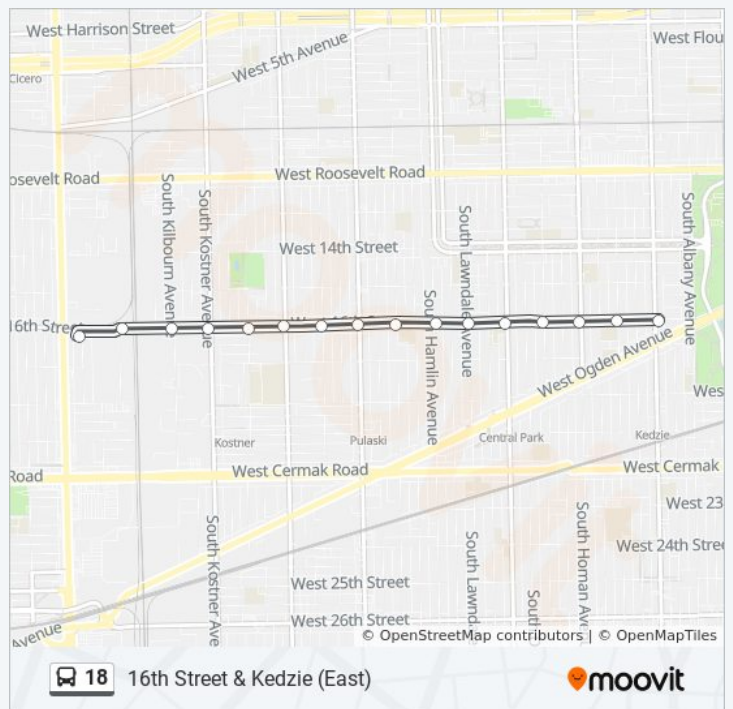

18 bus Info

Direction: 16th Street & 47th Court Terminal (North)

Stops: 51

Trip Duration: 43 min

Line Summary:

18th Street & Paulina (Pink Line) (West)

18th Street & Wood (West)

18th Street & Wolcott (West)

16th Street & Kedzie (East) Route Timetable:

Sunday	6:32 PM - 8:24 PM
Monday	9:21 AM - 9:52 PM
Tuesday	9:21 AM - 9:52 PM
Wednesday	9:21 AM - 9:52 PM
Thursday	9:21 AM - 9:52 PM
Friday	9:21 AM - 9:52 PM
Saturday	6:36 PM - 8:30 PM

18 bus Info

Direction: 16th Street & Kedzie (East)

Stops: 16

Trip Duration: 9 min

Line Summary:

Direction: Roosevelt Orange/Red/Green Line Station (West)

51 stops

[VIEW LINE SCHEDULE](#)

18 bus Info

Direction: Roosevelt Orange/Red/Green Line Station (West)

Stops: 51

Trip Duration: 50 min

Line Summary:

18th Street & Carpenter (East)

18th Street & Sangamon (East)

18th Street & Peoria (East)