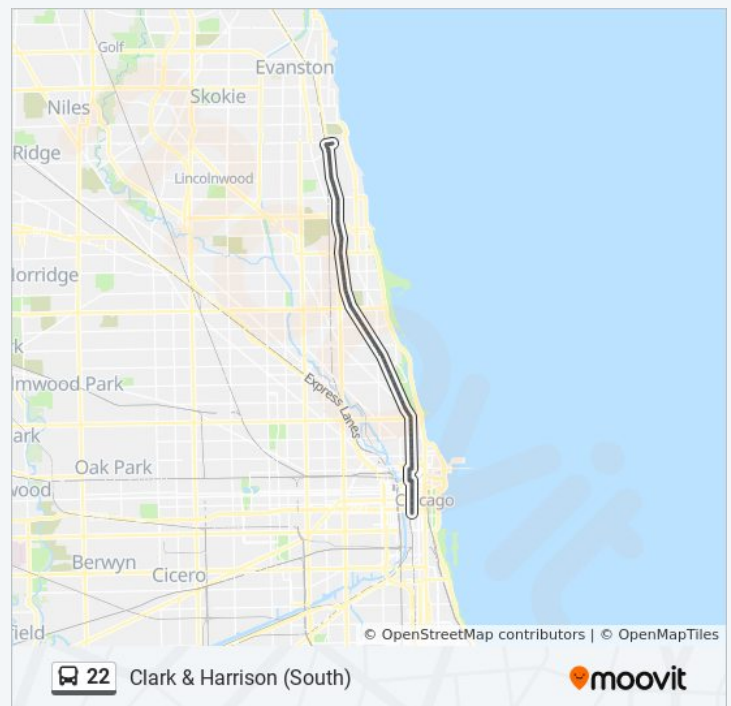

Clark & North Shore (South)

Clark & Albion (South)

Clark & Arthur (South)

Clark & Devon (South)

Clark & Rosemont (South)

Clark & Granville (South)

Clark & Glenlake (South)

Clark & Elmdale/Peterson (South)

Clark & Ridge (South)

Clark & Thorndale (South)

Clark & Edgewater (South)

Clark & Bryn Mawr (South)

Clark & Catalpa (South)

Clark & Balmoral (South)

Clark & Berwyn (South)

Clark & Foster (South)

Stops: 77

Trip Duration: 70 min

Line Summary:

Clark & Winnemac (South)

Clark & Ainslie (South)

Clark & Lawrence (South)

Clark & Leland (South)

Clark & Wilson (South)

22 bus Info

Direction: Paulina & Howard Terminal

Stops: 82

Trip Duration: 73 min

Line Summary:

Dearborn & Wacker/Lake (North)

Dearborn & Marina City (North)

Dearborn & Hubbard (North)