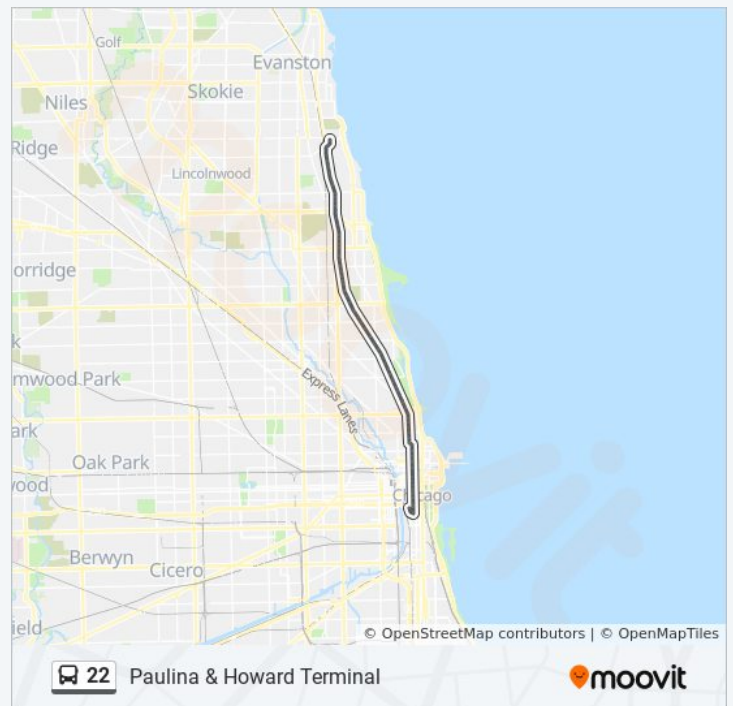

Clark & Huron (South)

Clark & Grand (South)

Clark & Kinzie (South)

Clark & Randolph (South)

Clark & Adams (South)

Clark & Van Buren (South)

Clark & Harrison (South)

Direction: Paulina & Howard Terminal

Dearborn & Monroe (North)

Dearborn & Madison (North)

Washington & State (East)

Dearborn & Randolph (North)

22 bus Time Schedule

Paulina & Howard Terminal Route Timetable:

Sunday	24 hours
Monday	24 hours
Tuesday	24 hours
Wednesday	24 hours
Thursday	24 hours
Friday	24 hours
Saturday	24 hours

22 bus Info

Direction: Paulina & Howard Terminal

Stops: 82

Trip Duration: 73 min

Line Summary:

Dearborn & Wacker/Lake (North)

Dearborn & Marina City (North)

Dearborn & Hubbard (North)

Clark & Diversey (North)

Clark & Surf (North)

Clark & Wellington (North)

Clark & Barry/Halsted (North)

Clark & Belmont (North)

Clark & School/Aldine (North)

Clark & Newport/Sheffield (North)

Clark & Addison (North)