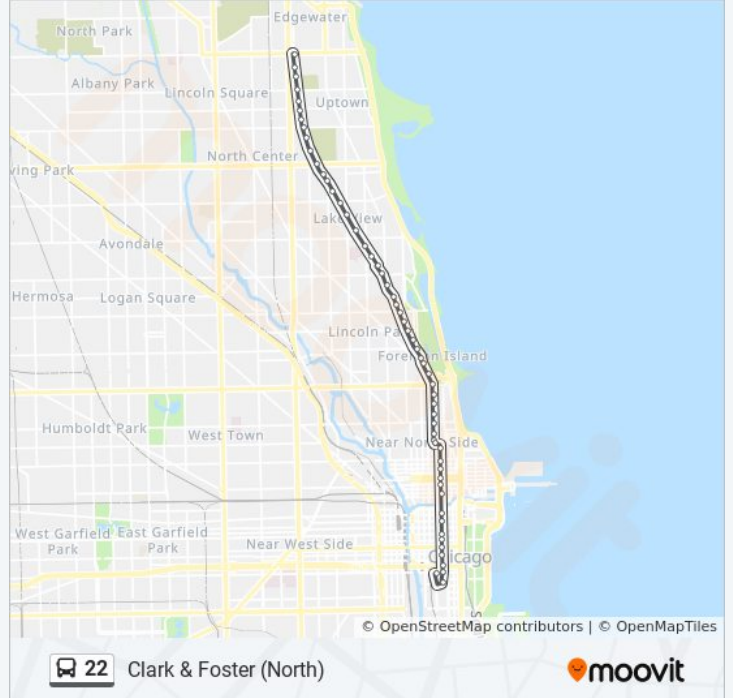

Use the Moovit App to find the closest 22 bus station near you and find out when is the next 22 bus arriving.

Direction: Clark & Foster (North)
 58 stops
[VIEW LINE SCHEDULE](#)

22 bus Time Schedule
 Clark & Foster (North) Route Timetable:

Sunday	Not Operational
Monday	5:04 PM - 5:20 PM
Tuesday	5:04 PM - 5:20 PM
Wednesday	5:04 PM - 5:20 PM
Thursday	5:04 PM - 5:20 PM
Friday	5:04 PM - 5:20 PM
Saturday	Not Operational

- Clark & Harrison (South)
- Dearborn & Polk (North)
- Dearborn & Harrison (North)
- Dearborn & Ida B Wells Drive (North)
- Dearborn & Jackson (North)
- Dearborn & Adams (North)
- Dearborn & Monroe (North)
- Dearborn & Madison (North)
- Dearborn & Randolph (North)
- Dearborn & Wacker/Lake (North)
- Dearborn & Marina City (North)
- Dearborn & Hubbard (North)
- Dearborn & Grand (North)
- Dearborn & Ontario (North)
- Dearborn & Huron (North)
- Dearborn & Chicago (North)
- Dearborn & Delaware (North)
- Walton & Clark (West)
- Clark & Oak (North)
- Clark & Maple (North)
- Clark & Division (Red Line) (North)

Clark & Lawrence (North)

Clark & Ainslie (North)

Clark & Winnemac (North)

Clark & Foster (North)

Direction: Clark & Harrison (South)

77 stops

[VIEW LINE SCHEDULE](#)

Paulina & Howard Terminal

22 bus Info

Direction: Paulina & Howard Terminal

Stops: 82

Trip Duration: 73 min

Line Summary:

Dearborn & Wacker/Lake (North)

Dearborn & Marina City (North)

Dearborn & Hubbard (North)